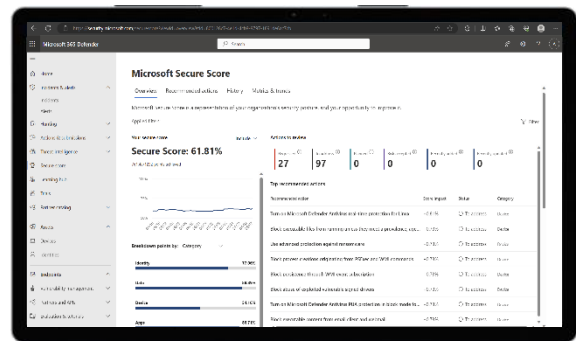

M365 Rapid Security Assessment

We offer

- Comprehensive and swift evaluation of your organization's security posture within the M365 environment
- Thorough analysis, identifying potential vulnerabilities, security gaps, and areas of improvement
- Assessment of configuration, identity and access management, and threat detection capabilities

1-week
Rapid implementation

15 +
Assisted companies

Best for

- Employees from information security and IT departments
- CISO /CIO/ DPO / Legal Department

Key business outcomes & benefits

✓ Identified security gaps in Microsoft 365 environment