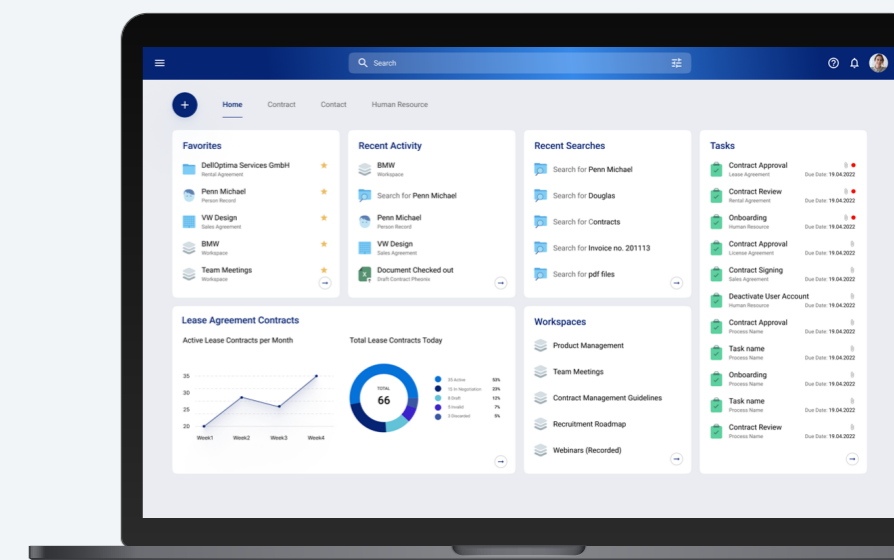

Your Return on Information

Improved customer experience & productivity

Simplify daily work and accelerate access to the right information in the right context

Better visibility with a 360° view of business

A single view of customers, suppliers, patients, employees and relevant content to make better decisions and identify growth opportunities

Faster go-to-market for a competitive edge

Pre-designed content solution suites are ready to run to immediately inject more value in your business

Lower risk & automated compliance

AI-powered risk detection and enhanced compliance features drive security for your business, customers, suppliers and partners

The Doxis Intelligent Content Automation Platform

Simple, clean, intuitive – The Doxis experience

- Customize your workspace**
 Work even more efficiently with customized dashboards & widgets according to your role, use case or focus topics
- Get the big picture first**
 Get an overview of your work before diving into the details
- Find what you need faster & more easily**
 Save on time with a modern UI that enables you to find what you need quickly & easily