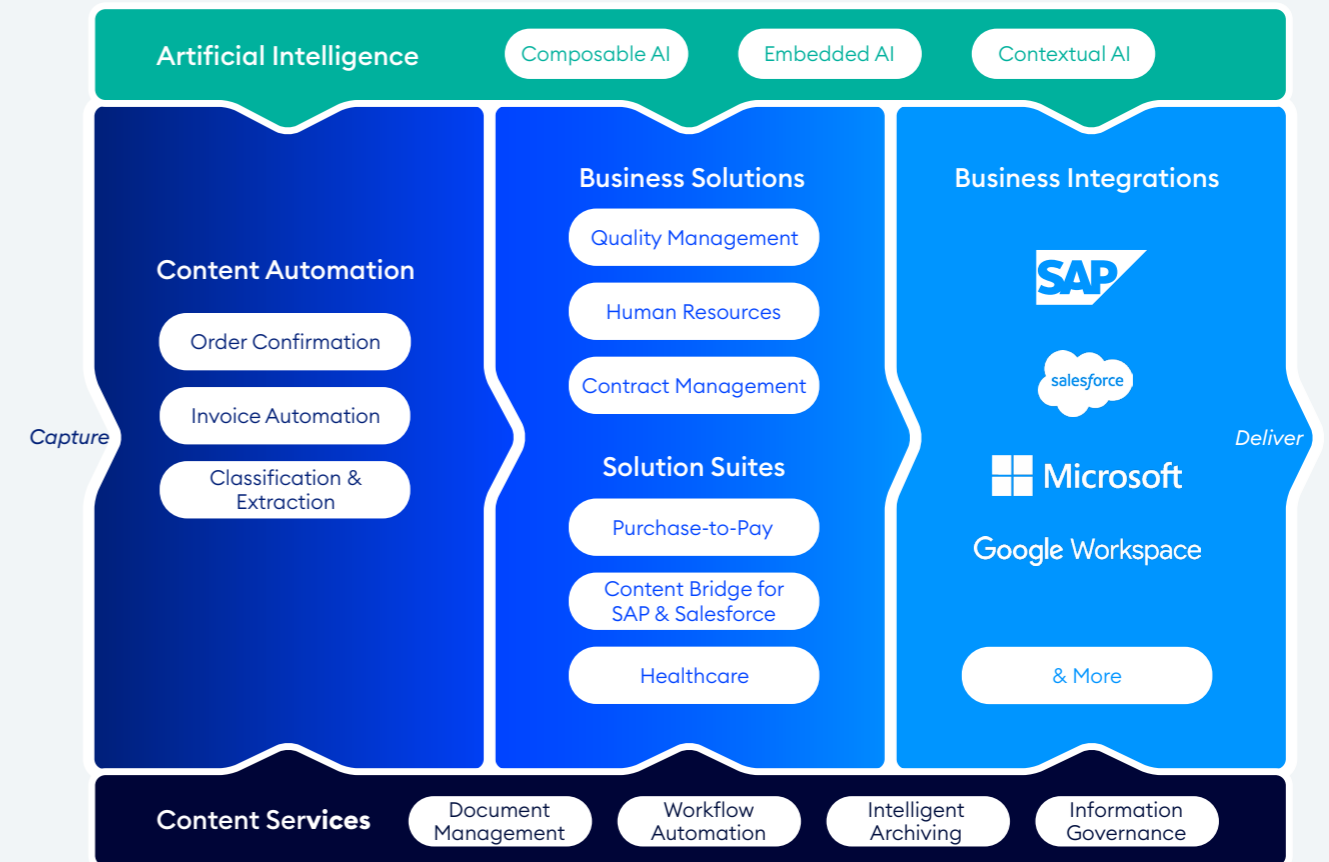

SER

DOXIS

Doxis Intelligent Content Automation

Connecting your company's information and creating a shared content awareness are vital to boosting productivity, user experience, visibility into business, revenue opportunities, compliance and much more. With Doxis Intelligent Content Automation (ICA), SER offers the next level of enterprise content management: an AI-powered platform designed specifically to bridge and automate content across best-of-breed apps like SAP, Salesforce, Microsoft and more to deliver a contextualized content experience and create a future-ready digital workplace.

State-of-the-art Solution Suites

Cloud-native solution bundles strategically cover the most crucial business areas and share insights

Business Integrations

Seamlessly connect with a wide range of leading business applications, such as SAP, Salesforce, Microsoft, etc.

A single view of customers, suppliers, patients, employees and relevant content to make better decisions and identify growth opportunities

Faster go-to-market for a competitive edge

Pre-designed content solution suites are ready to run to immediately inject more value in your business

Lower risk & automated compliance

AI-powered risk detection and enhanced compliance features drive security for your business, customers, suppliers and partners

The Doxis Intelligent Content Automation Platform