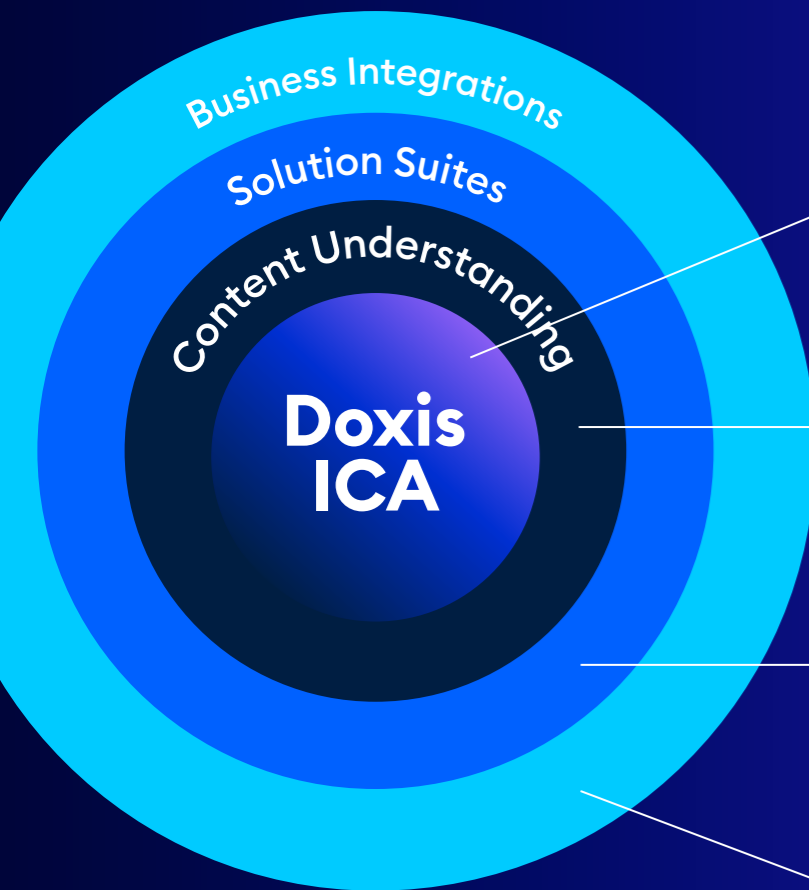

SER

DOXIS

Doxis Intelligent Content Automation

Connecting your company's information and creating a shared content awareness are vital to boosting productivity, user experience, visibility into business, revenue opportunities, compliance and much more. With Doxis Intelligent Content Automation (ICA), SER offers the next level of enterprise content management: an AI-powered platform designed specifically to bridge and automate content across best-of-breed apps like SAP, Salesforce, Microsoft and more to deliver a contextualized content experience and create a future-ready digital workplace.

Doxis ICA in a nutshell

Next-generation ECM

Connects & manages content from best-of-breed systems & automates processes end-to-end

Content Understanding

Composable, embedded & contextual AI harness hidden insights and disseminate them to knowledge workers

State-of-the-art Solution Suites

Cloud-native solution bundles strategically cover the most crucial business areas and share insights

Business Integrations

Seamlessly connect with a wide range of leading business applications, such as SAP, Salesforce, Microsoft, etc.