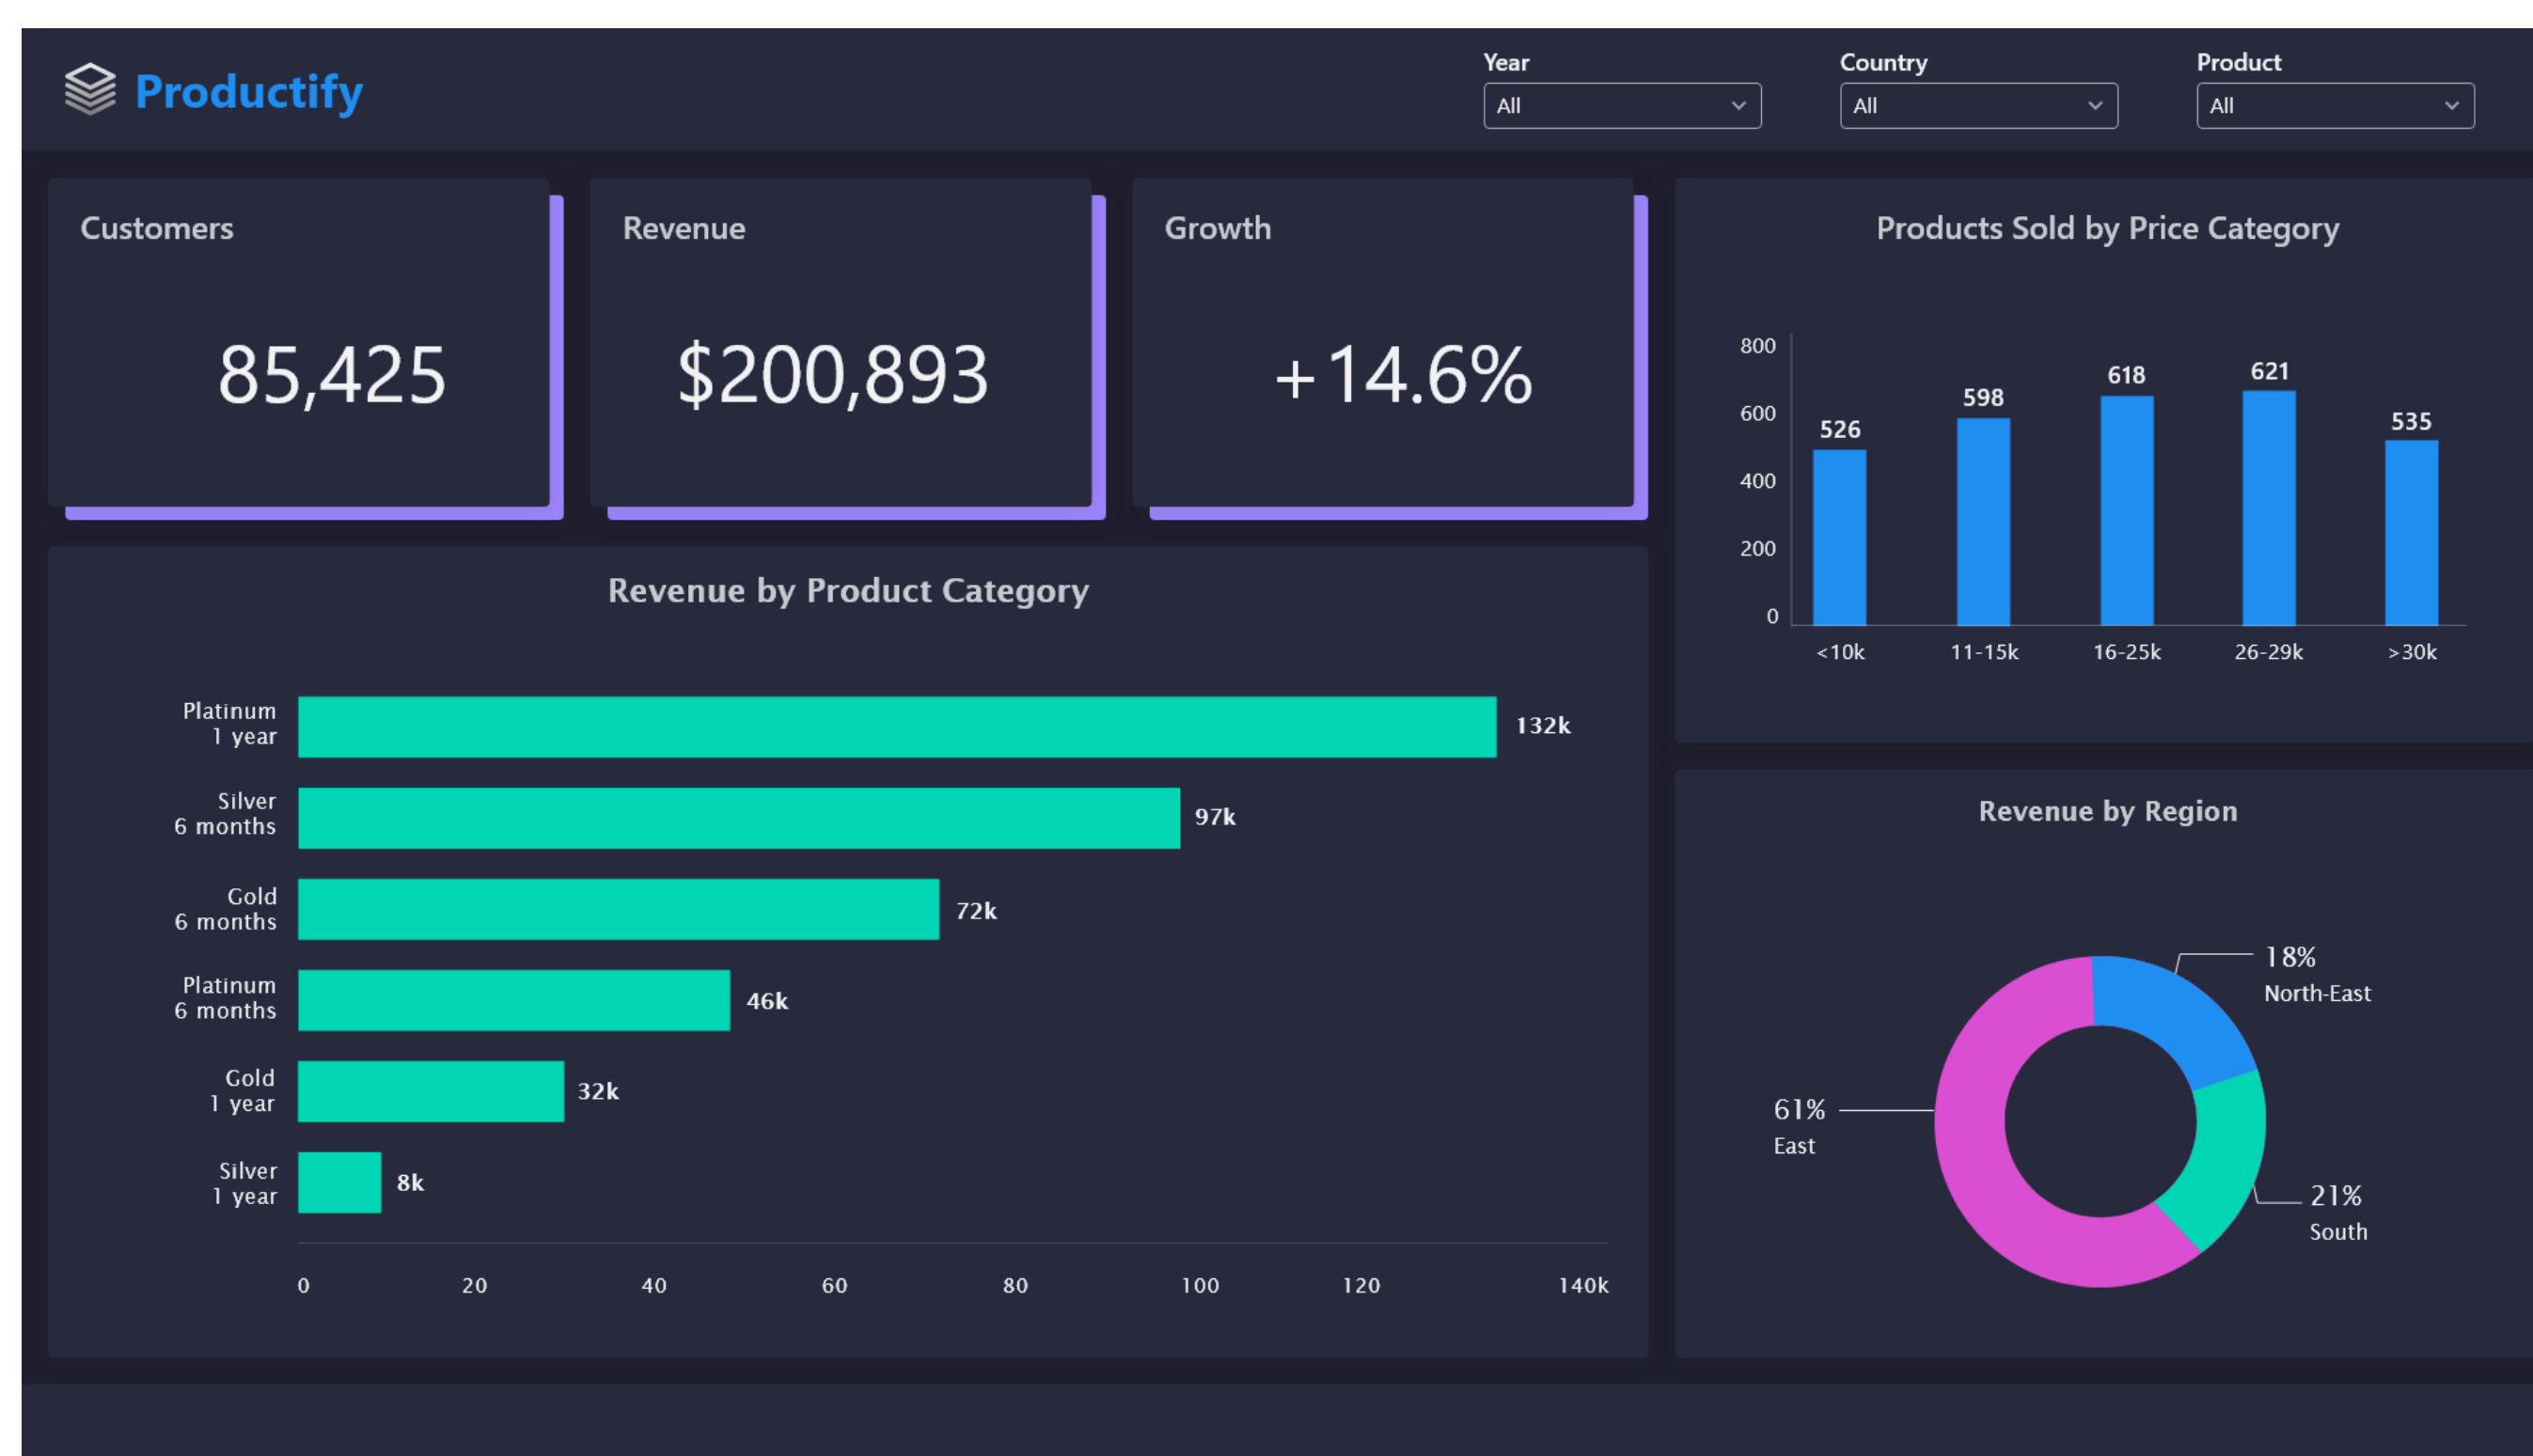

Set granular permission levels for workspaces, roles, and report access.

Accessible at the office and on-the-go.

Senders and recipients can easily view reports in desktop or mobile app via secure one-click login. View report-level analytics, monitor usage, and share real-time data insights.

Collaboration, simplified.

Team members can collaborate on reports directly in the browser, or download and edit in Power BI desktop.

Version control allows you to switch back to previous versions anytime.

No more juggling multiple files.

Customize to your brand.

Match the portal's look and feel to your organization's identity, from colors to font to graphics and more.

FEATURES

- ✓ Quick and easy Power BI report sharing with internal employees and external users via web browser and mobile app
- ✓ No provisioning work
- ✓ Mobile app available for Android and Apple devices via Google Play and Apple Store
- ✓ PBIX file version control – switch back anytime to a previous version
- ✓ Multilingual User Interface
- ✓ Multiple identity provider integration - Office 365, Google, LinkedIn, Facebook
- ✓ Highly secure environment
- ✓ Associate supporting files to Power BI reports (invoices, Excel files, images, memos, etc.) that can be viewed and downloaded by users
- ✓ Select the geolocation of the data center where your PBI files are stored securely
- ✓ Easy report management via web portal
- ✓ Granular, hierarchical access to report or workspace level
- ✓ Report-level usage analytics
- ✓ Customize the look and feel of the portal to match your brand identity
- ✓ No DevOps, IT admin or license management hassle
- ✓ Easily manage users, their roles, and access to reports
- ✓ Upload and work collaboratively on Power BI reports; edit reports directly in browser or download PBIX file and edit in Power BI desktop
- ✓ Shared or dedicated web portal instances available