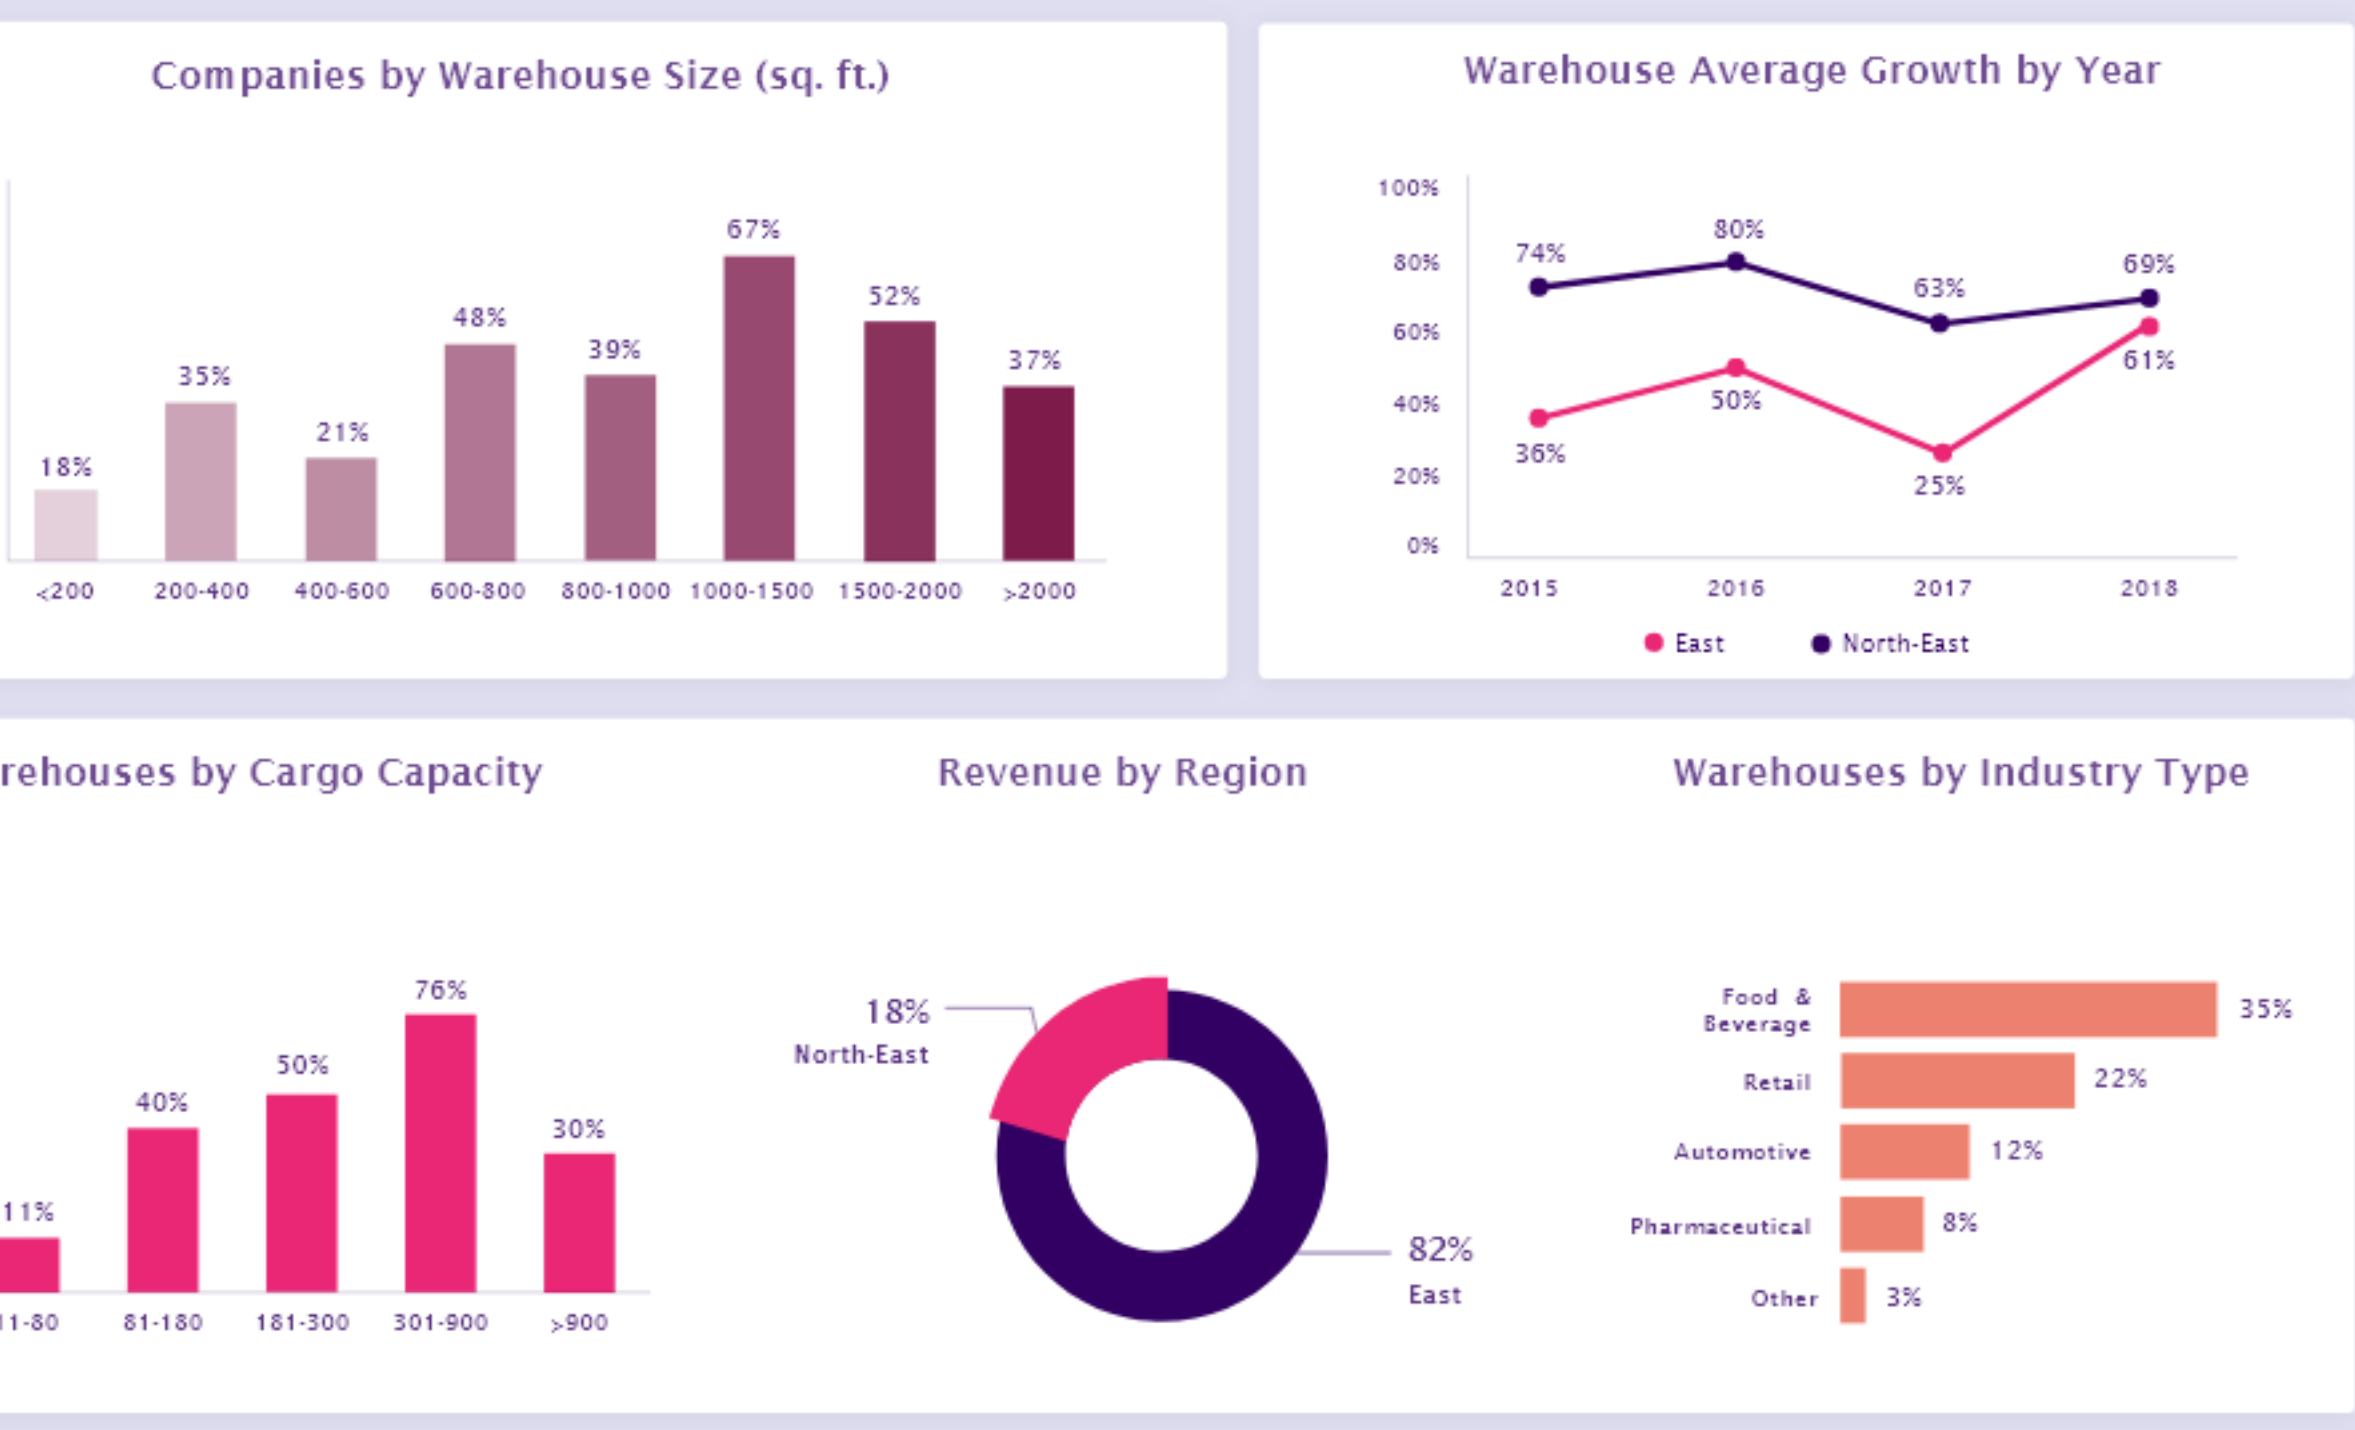

No technical expertise required

Intuitive, user-friendly interface lets you send reports in seconds.

Rock-solid security

Files stored securely in the data center geolocation of your choice.

Easily manage users

Set granular permission levels for workspaces, roles, and report access.

Accessible at the office and on-the-go.

Senders and recipients can easily view reports in desktop or mobile app via secure one-click login. View report-level analytics, monitor usage, and share real-time data insights.