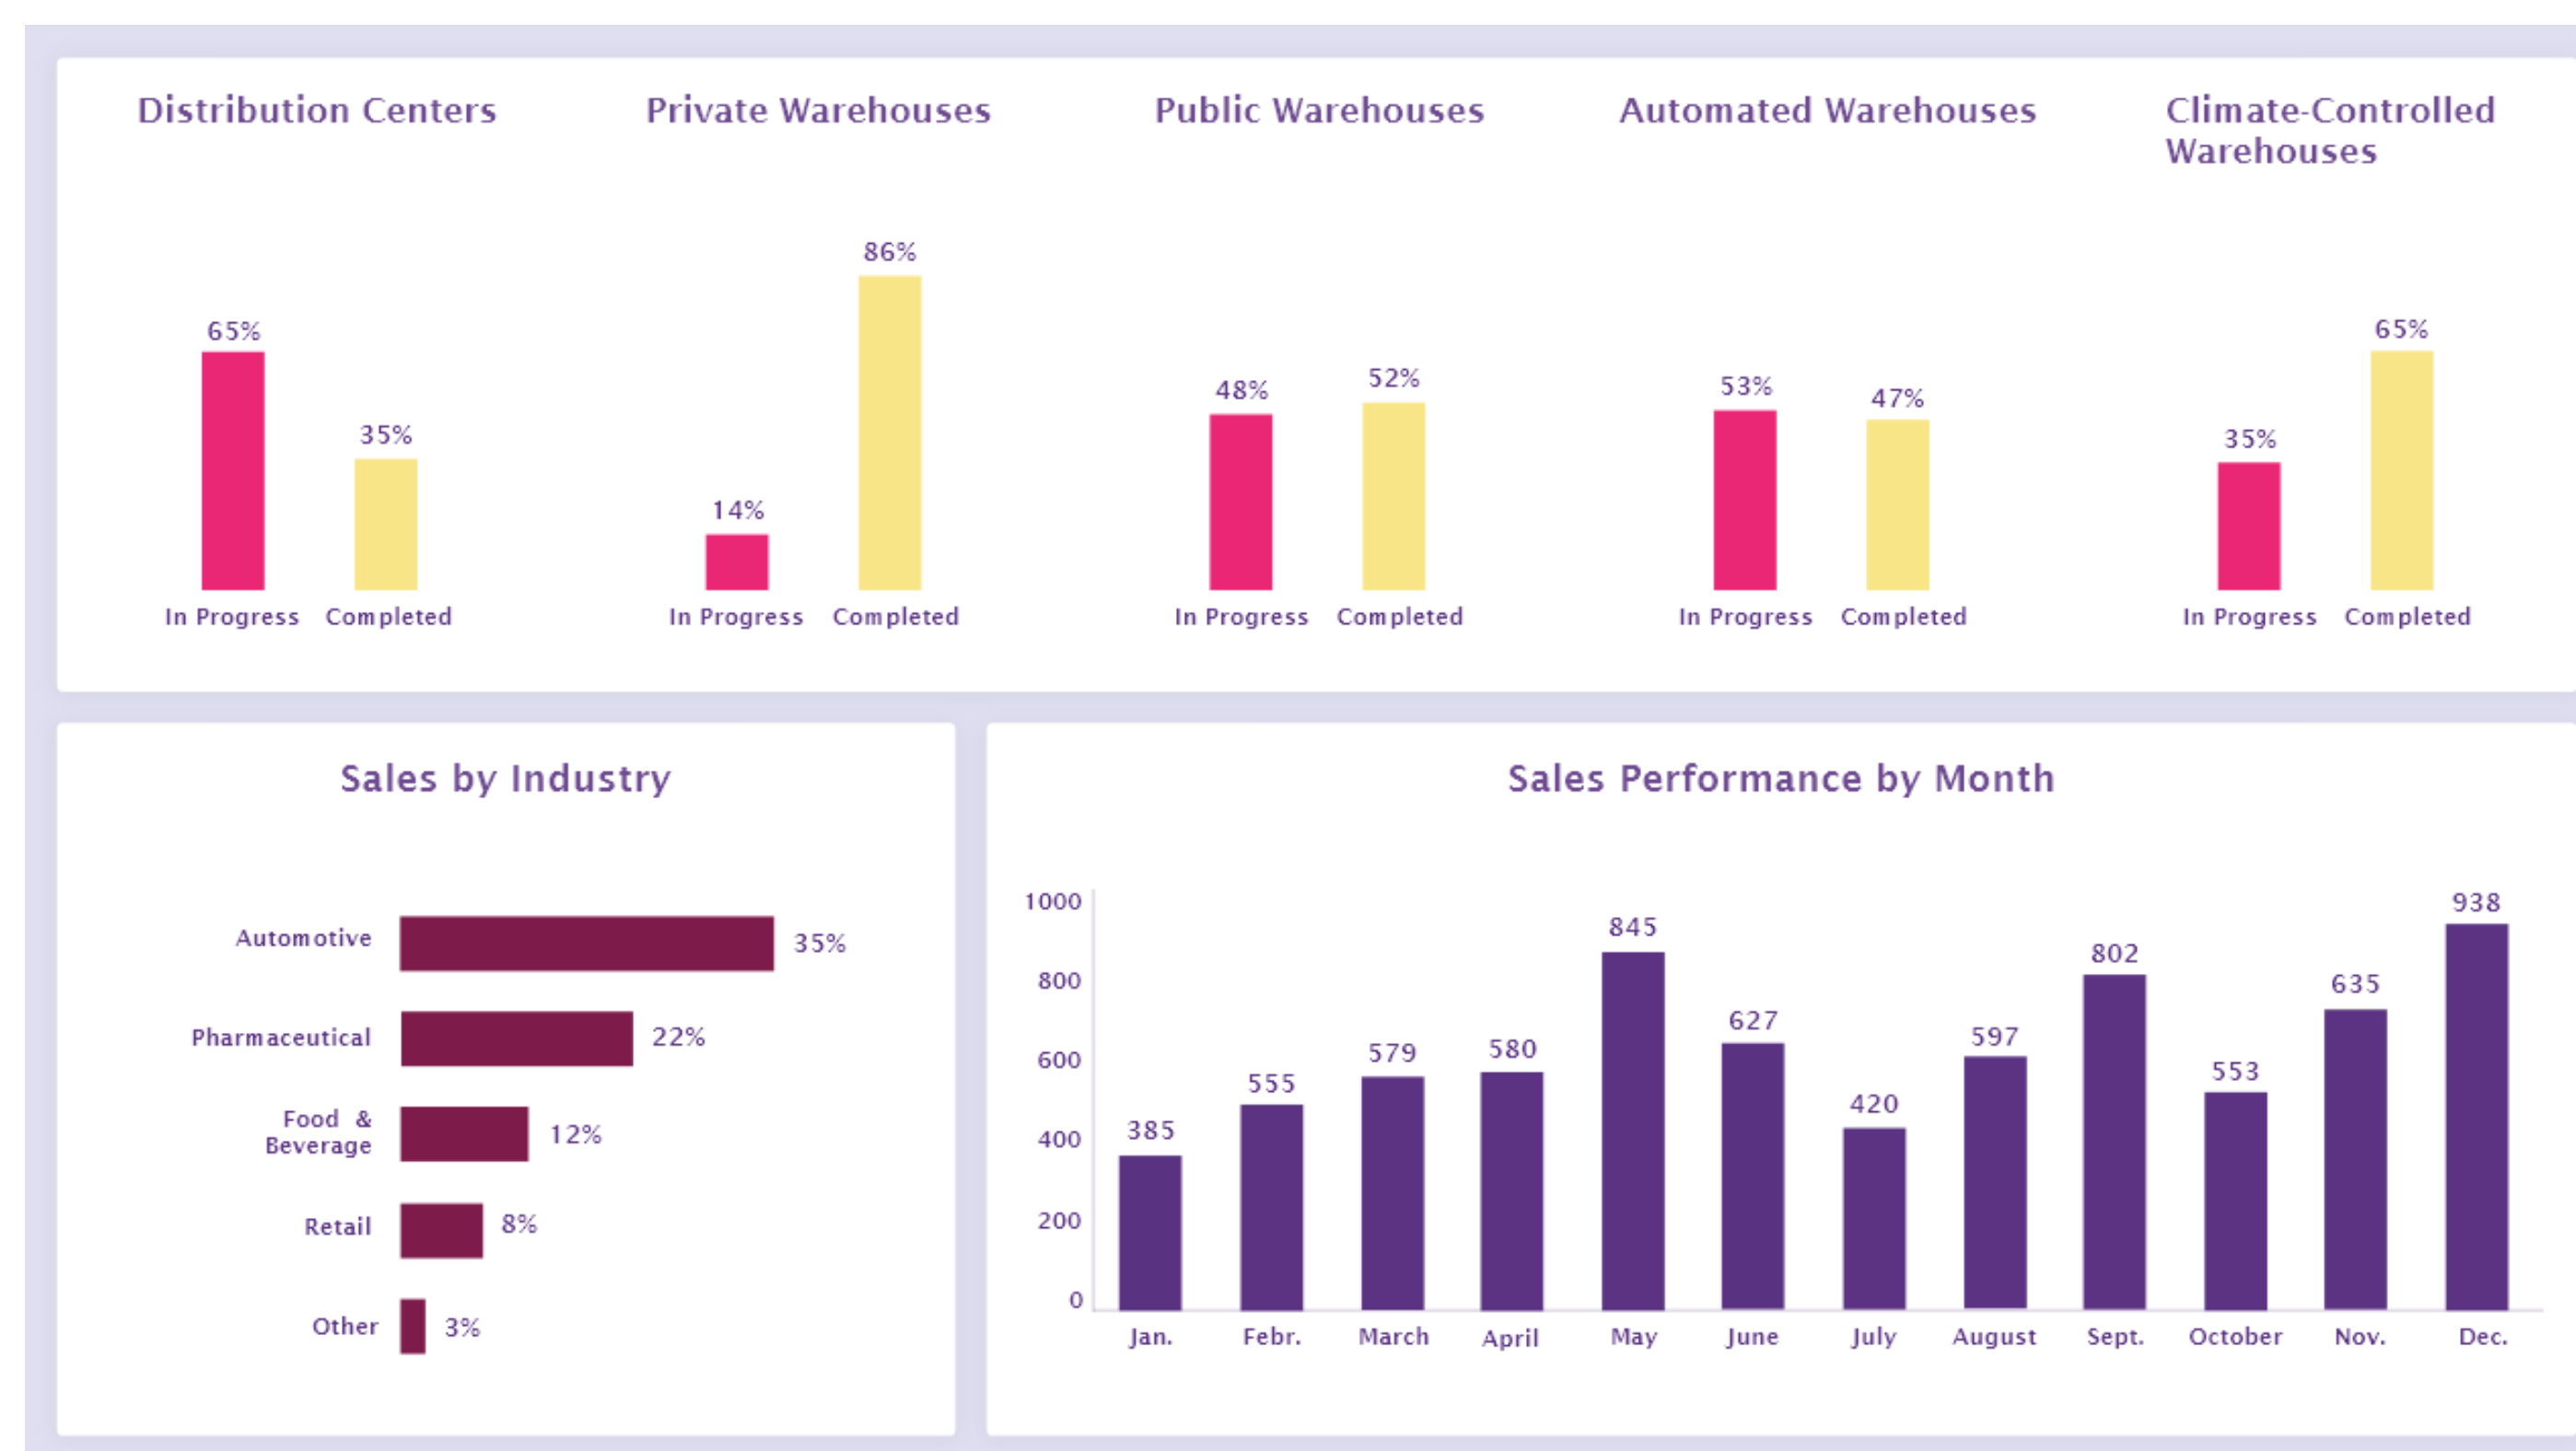

No technical expertise required

Intuitive, user-friendly interface lets you send reports in seconds.

Rock-solid security

Files stored securely in the data center geolocation of your choice.

Easily manage users

Set granular permission levels for workspaces, roles, and report access.

Accessible at the office and on-the-go.

Senders and recipients can easily view reports in desktop or mobile app via secure one-click login. View report-level analytics, monitor usage, and share real-time data insights.