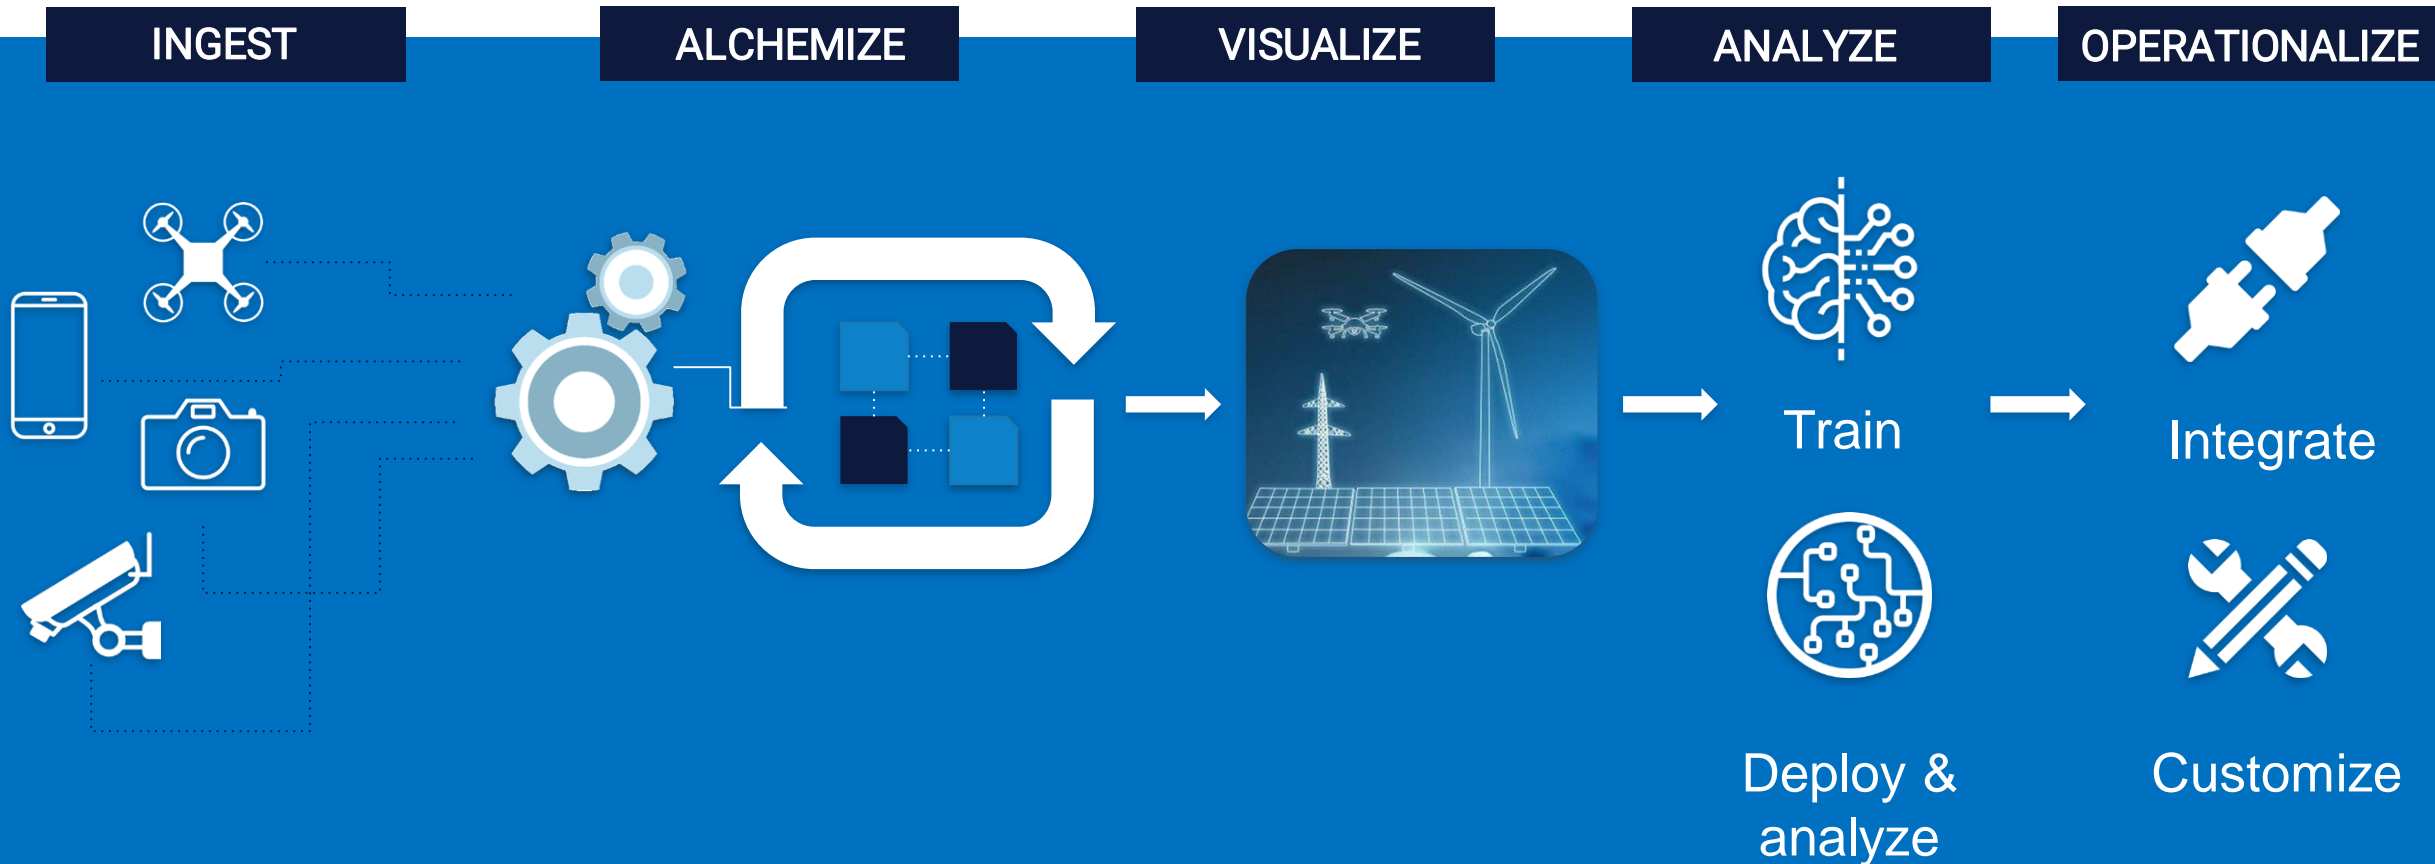

Platform Architecture

Optelos Enterprise Asset Advisor™ Platform has all the essential features needed to operationalize any visual asset inspection program & enable your digital transformation journey.