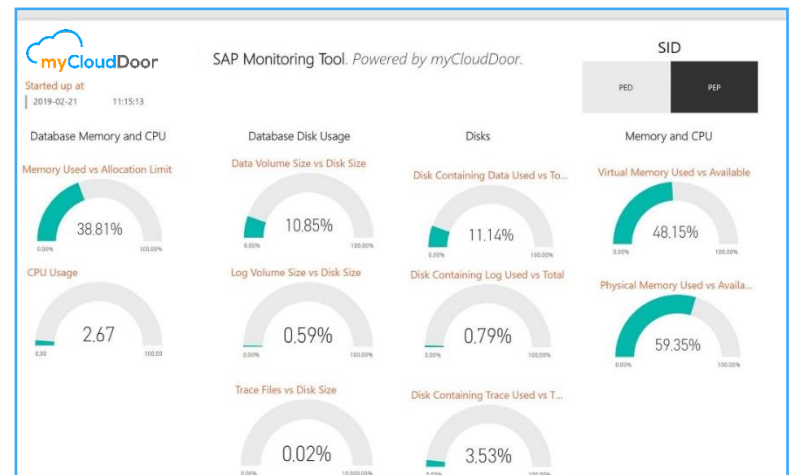

ADOPT A CLOUD!

Specialist in #cloudTransition Services

myCloudDoor SAP Monitoring Dashboard is the ultimate monitoring tool for your SAP systems. It analyzes in real time SAP applications performance and sends alerts when something is going to happen, anticipating to any possible problem in your systems.

Control with one single view the performance of all your SAP systems

Interactive dashboard monitor your systems by groups landscapes countries...

Real time monitoring at database and SAP technical level

HANA database specific module

Proactive and predictive alerts be ahead of the problems and solve them before it is too late

Web panel dashboard access your dashboard from anywhere

- ✓ SAP Monitoring Dashboard controls, among others, the following metrics: system status, system performance, work processes management, transaction log, dumps, locks, user management, jobs management...
- ✓ It is extremely simple to install; you only need to install a small non-intrusive add-on on your SAP systems. The flexibility and agility of this Power BI dashboard allow you to set up monitoring environment in minutes.

Empower your SAP Basis team with this unique solution to monitor and control your SAP systems!