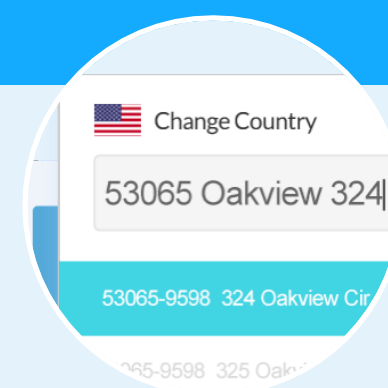

Wrong order