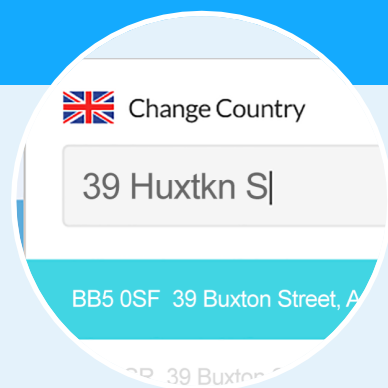

Our products

Comprehensive error handling

Customers don't need to know the full address to **find accurate information**. For example when ordering a gift.

Typos

Our industry leading fuzzy matching system **recognises and compensates** for common errors and typos