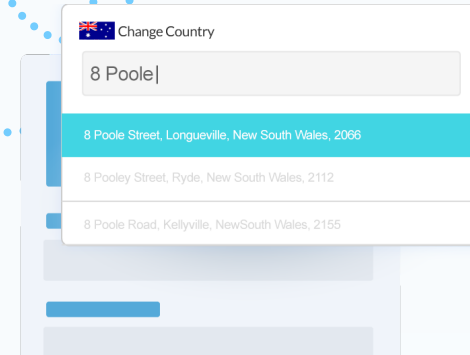

Best Search

Our search algorithms are
twice as fast
as our competitors and
combat human errors better.

Country selection

By pre-selecting the country,
our search gets results quicker
than our competitors

faster