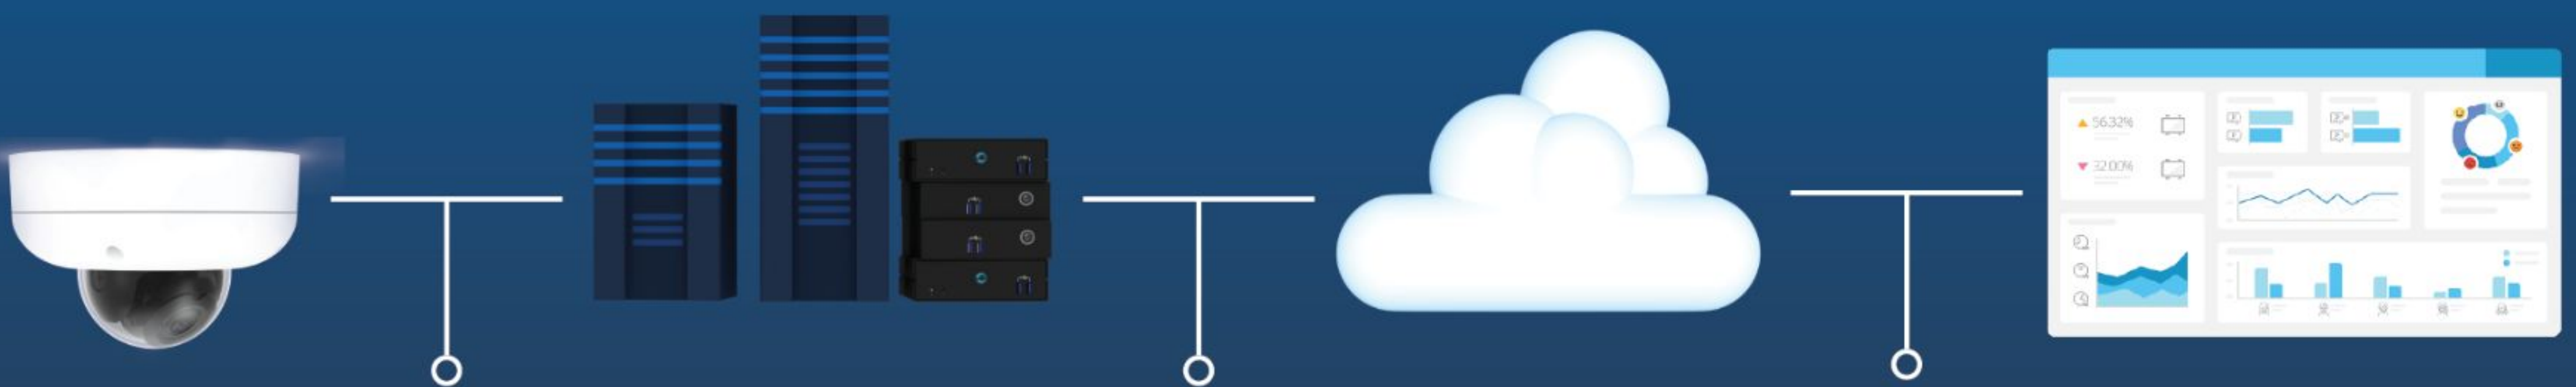

Our advanced vision AI captures real world data based on preset parameters, and uses edge inferencing for faster data processing.

High-powered servers host our secure data warehouse and harness the latest cloud computing technology to produce accurate real-time reports.

Automated data analysis and visualisation create insights and actionable data stories for business leaders, managers and staff.

* Required specifications: Intel Core i7 8th gen processor or higher, 16GB RAM, 128GB SSD or higher, Intel HD/UHD/Iris graphics