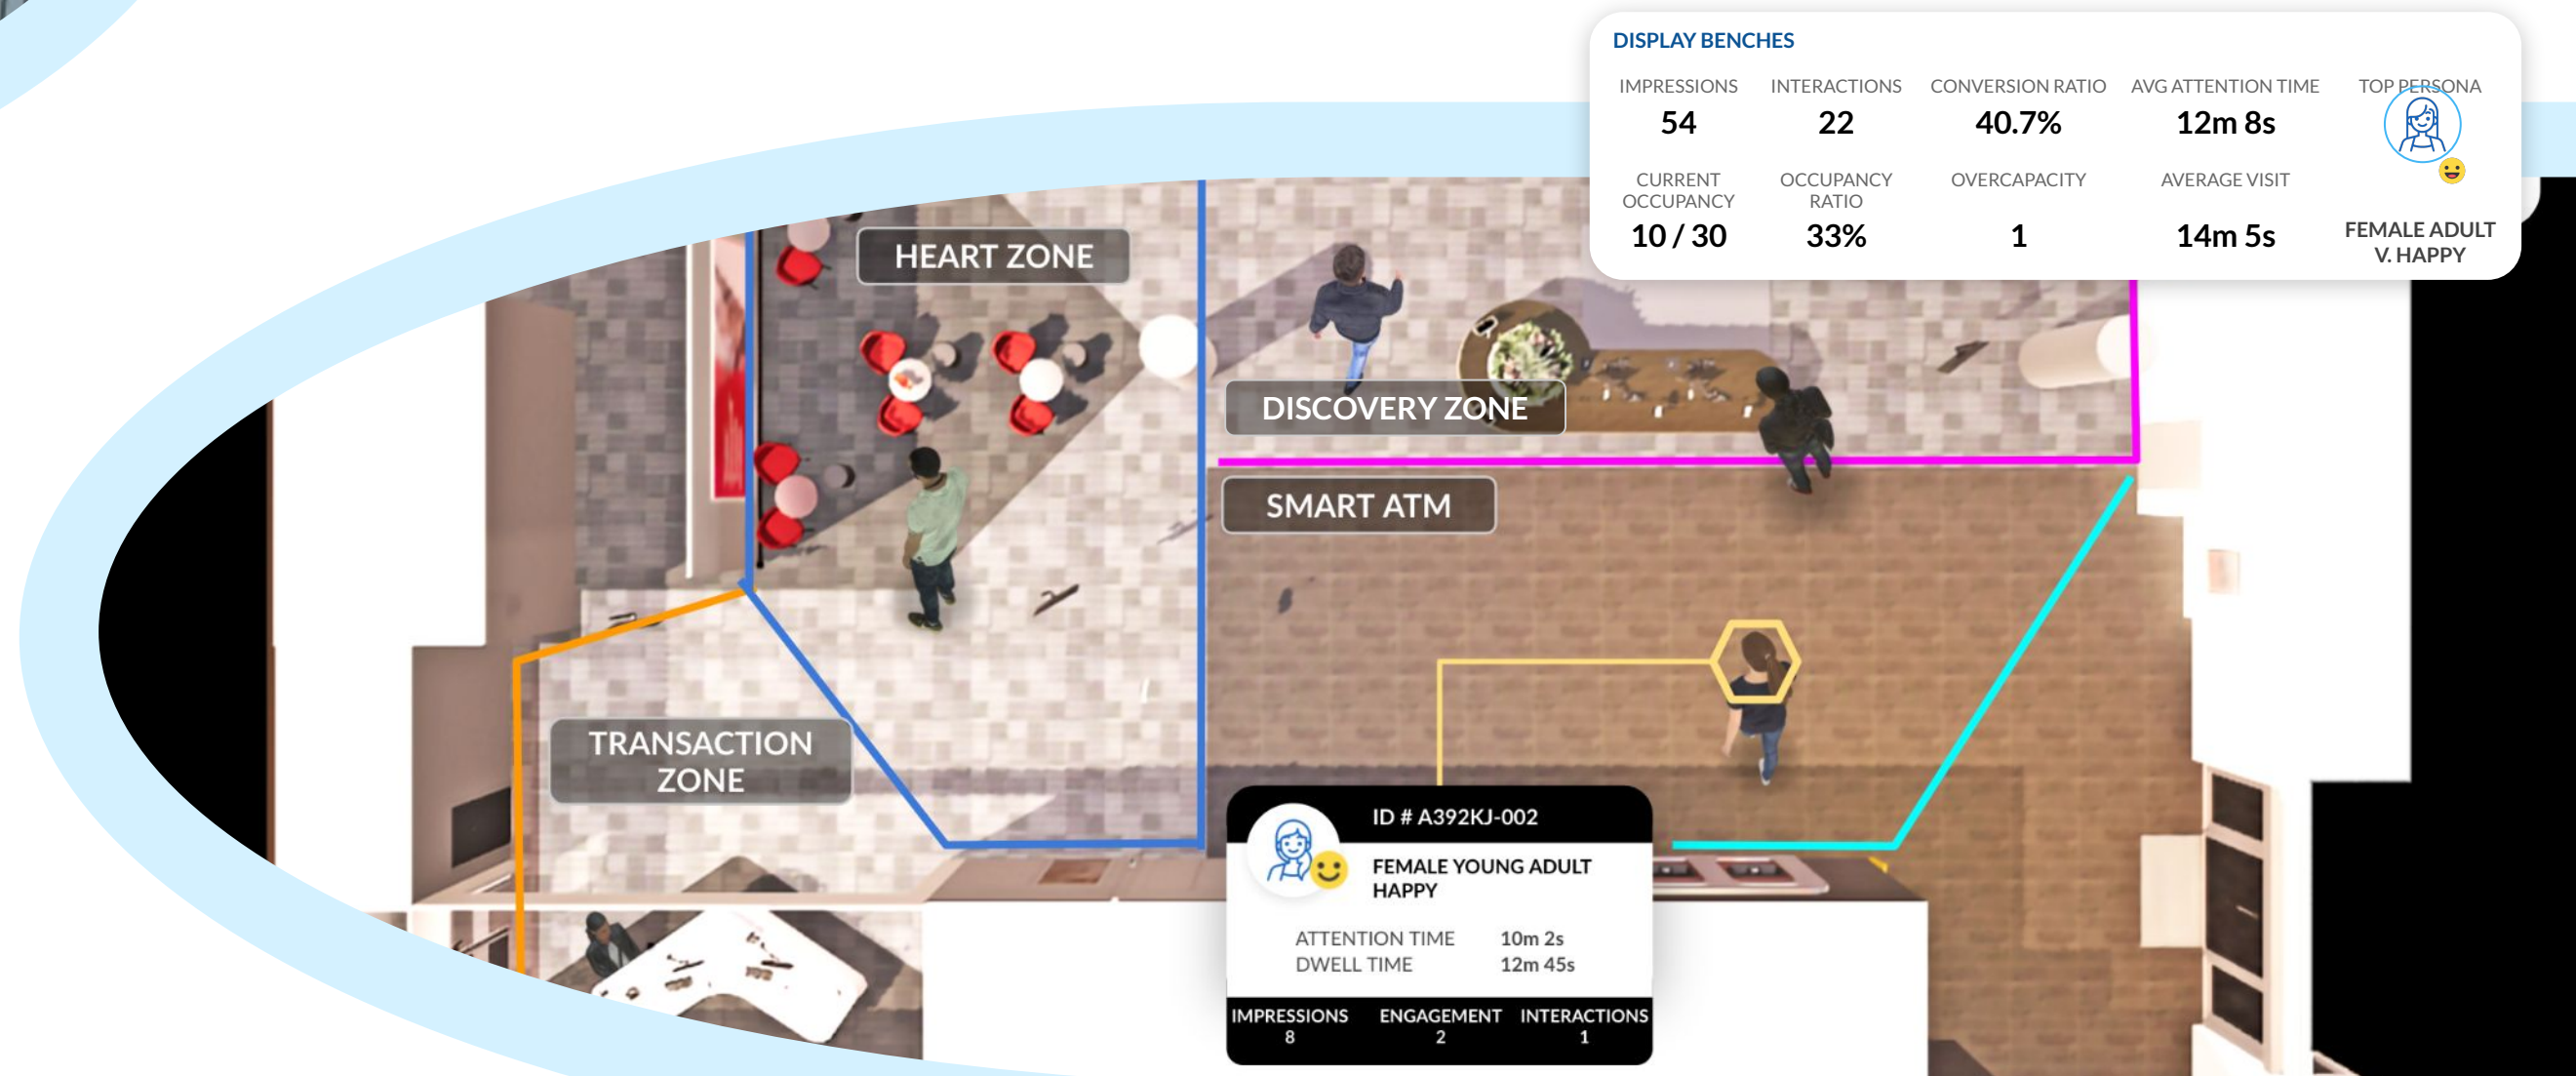

PREMIUM

Space Utilisation

Combining real-world and synthetic data, we train our AI model to recognise tables, chairs, or laptops and track human-to-object interactions in generating richer space utilisation insights.

LITE

People Counting

Anonymously track how customers move within your space, measuring data such as entries and exits and visit duration, as well as audience demographics and sentiment.

PREMIUM

Surface Tracking

Surface Awareness Management Intelligence for Environments (SAMiE™) is a patented feature of Viana, which tracks hand-to-surface interactions and sends alerts once the threshold is reached.

ENTERPRISE

POI Tracking