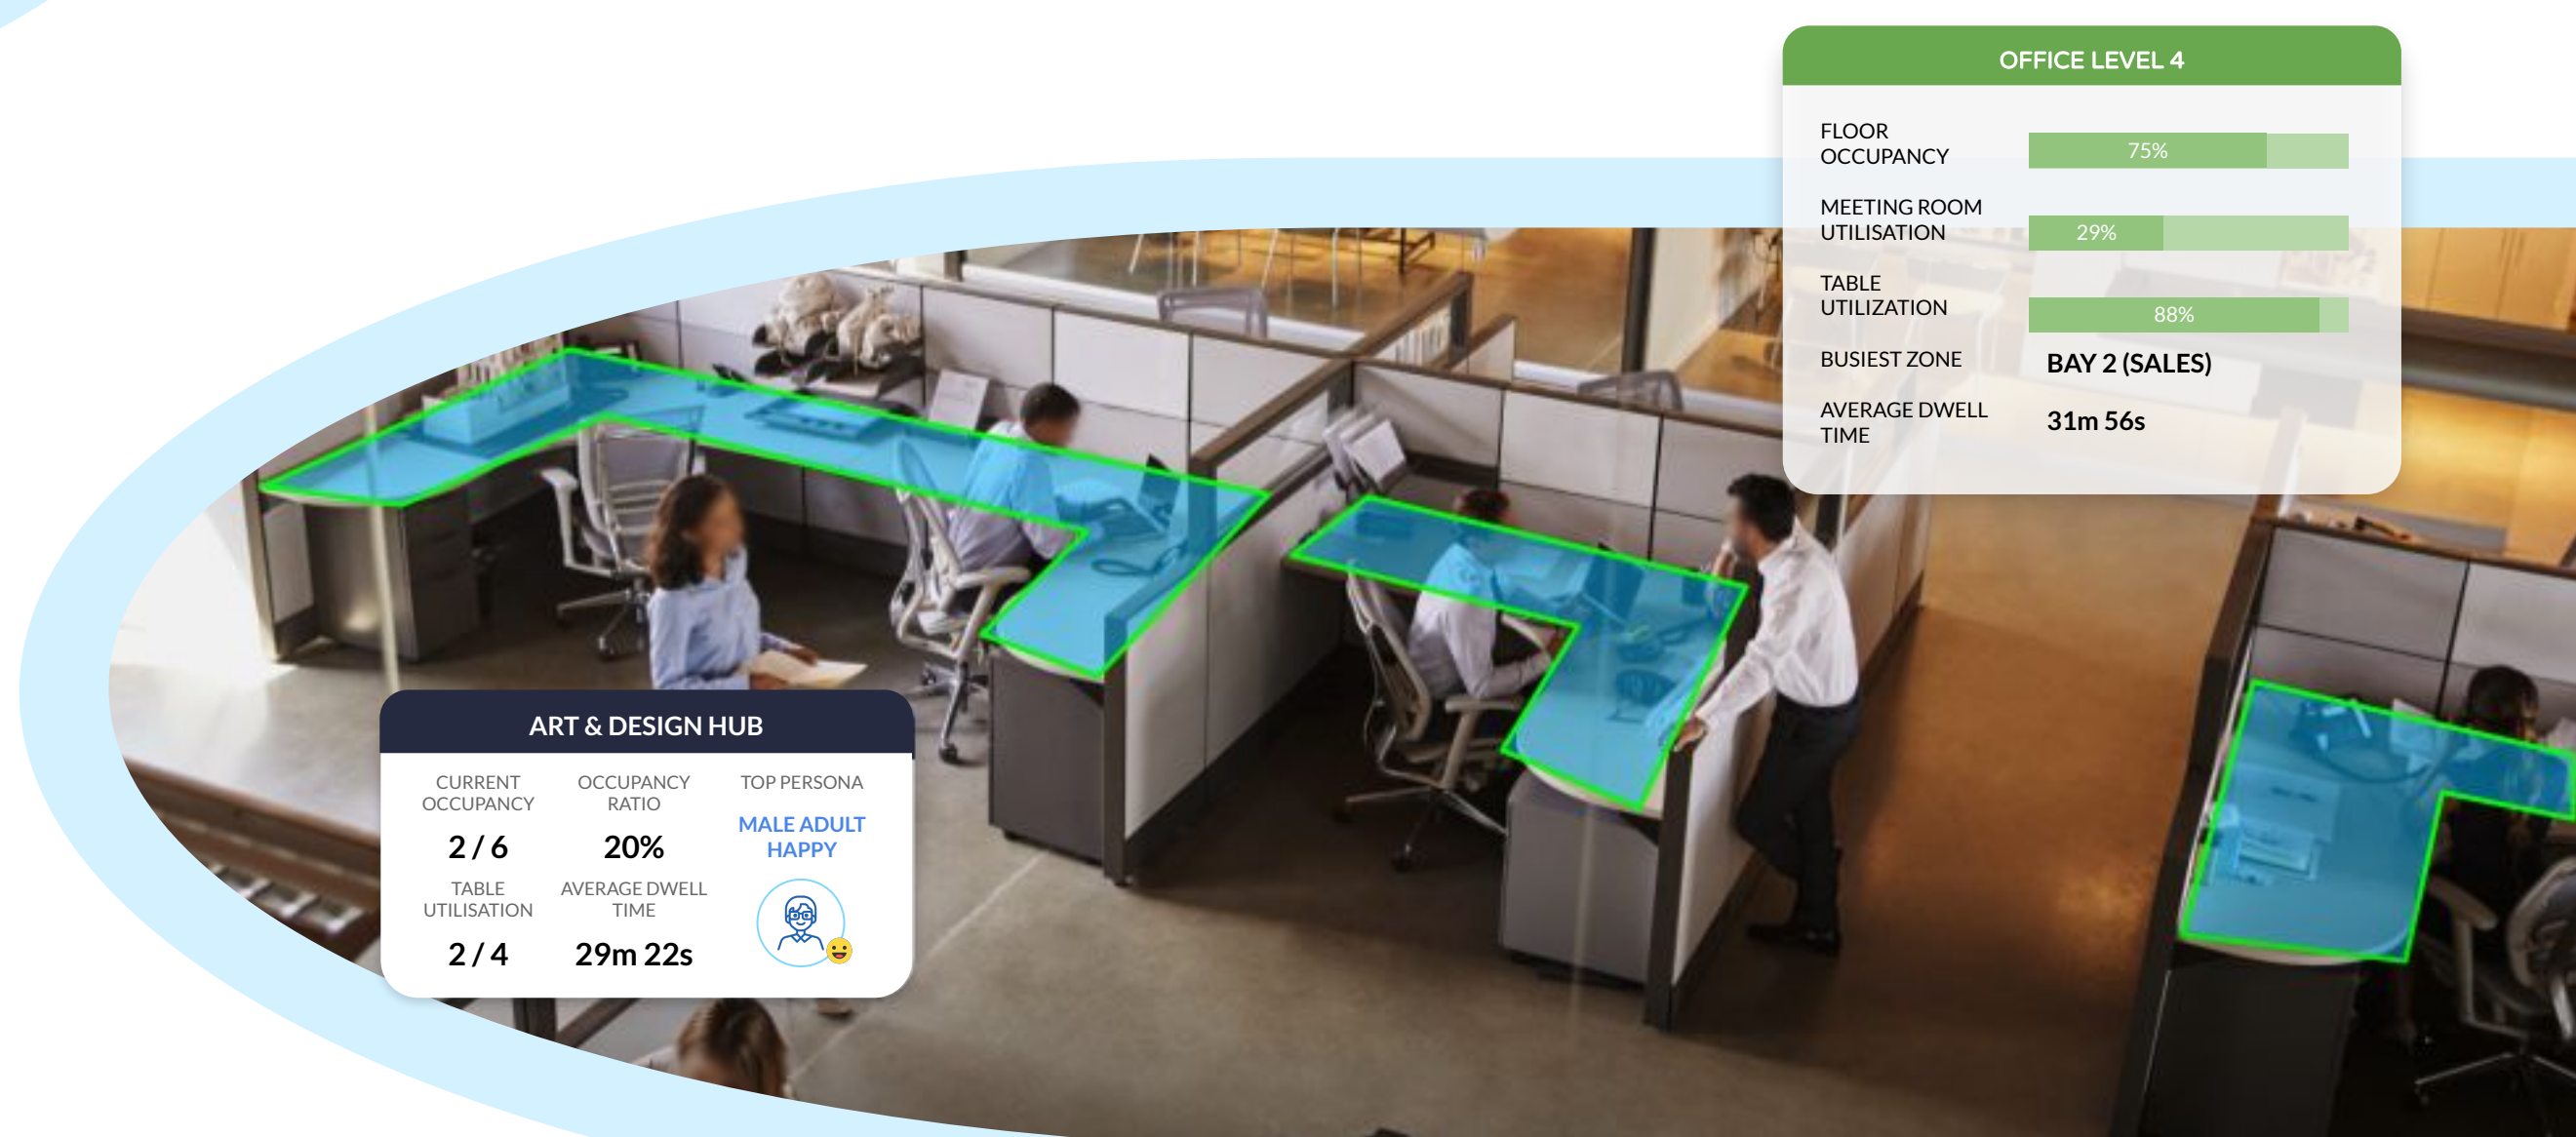

PREMIUM

Space Utilisation

Combining real-world and synthetic data, we train our AI model to recognise tables, chairs, or laptops and track human-to-object interactions in generating richer space utilisation insights.

LITE

People Counting

Anonymously track how customers move within your space, measuring data such as entries and exits and visit duration, as well as audience demographics and sentiment.

PREMIUM

Surface Tracking

Surface Awareness Management Intelligence for Environments (SAMiE™) is a patented feature of Viana, which tracks hand-to-surface interactions and sends alerts once the threshold is reached.

ENTERPRISE

POI Tracking