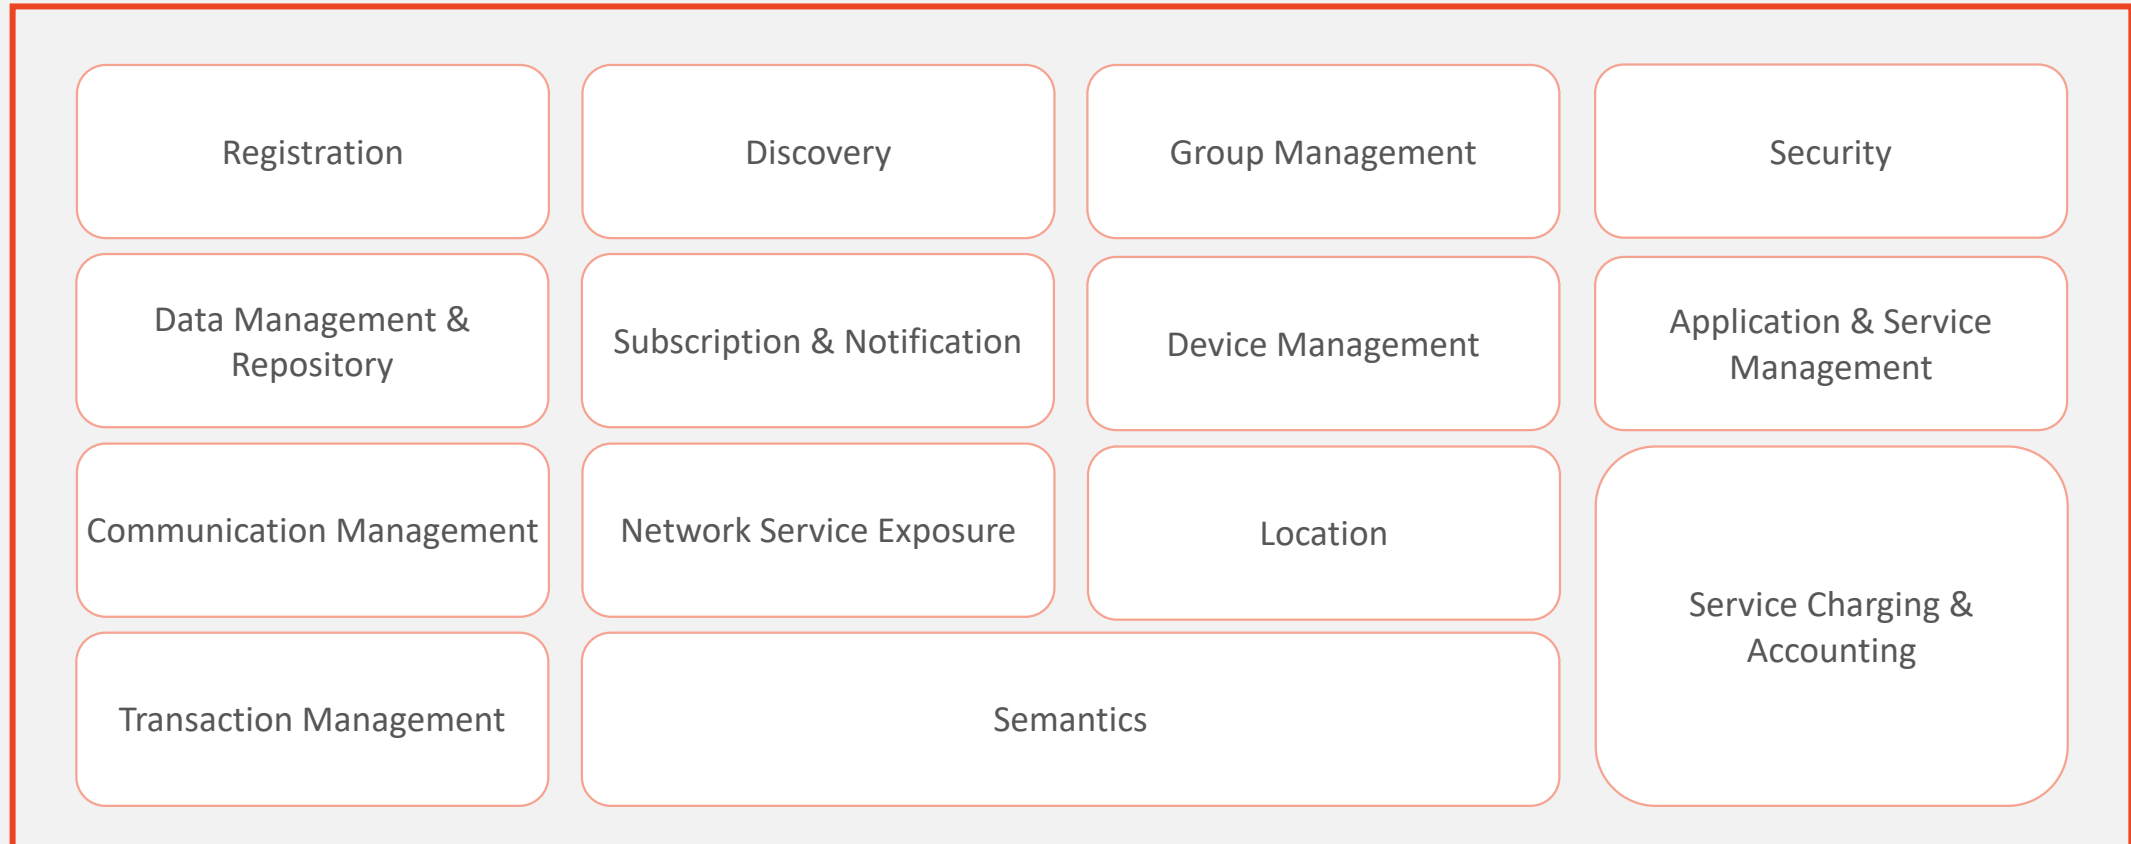

With
BCG BOSTON
CONSULTING
GROUP

Platform360 on Azure

Architecture

18.03.2019

Platform360 on Azure

“OneM2M module” content will be shown on the next page

OneM2M Modules

With
BCG BOSTON
CONSULTING
GROUP