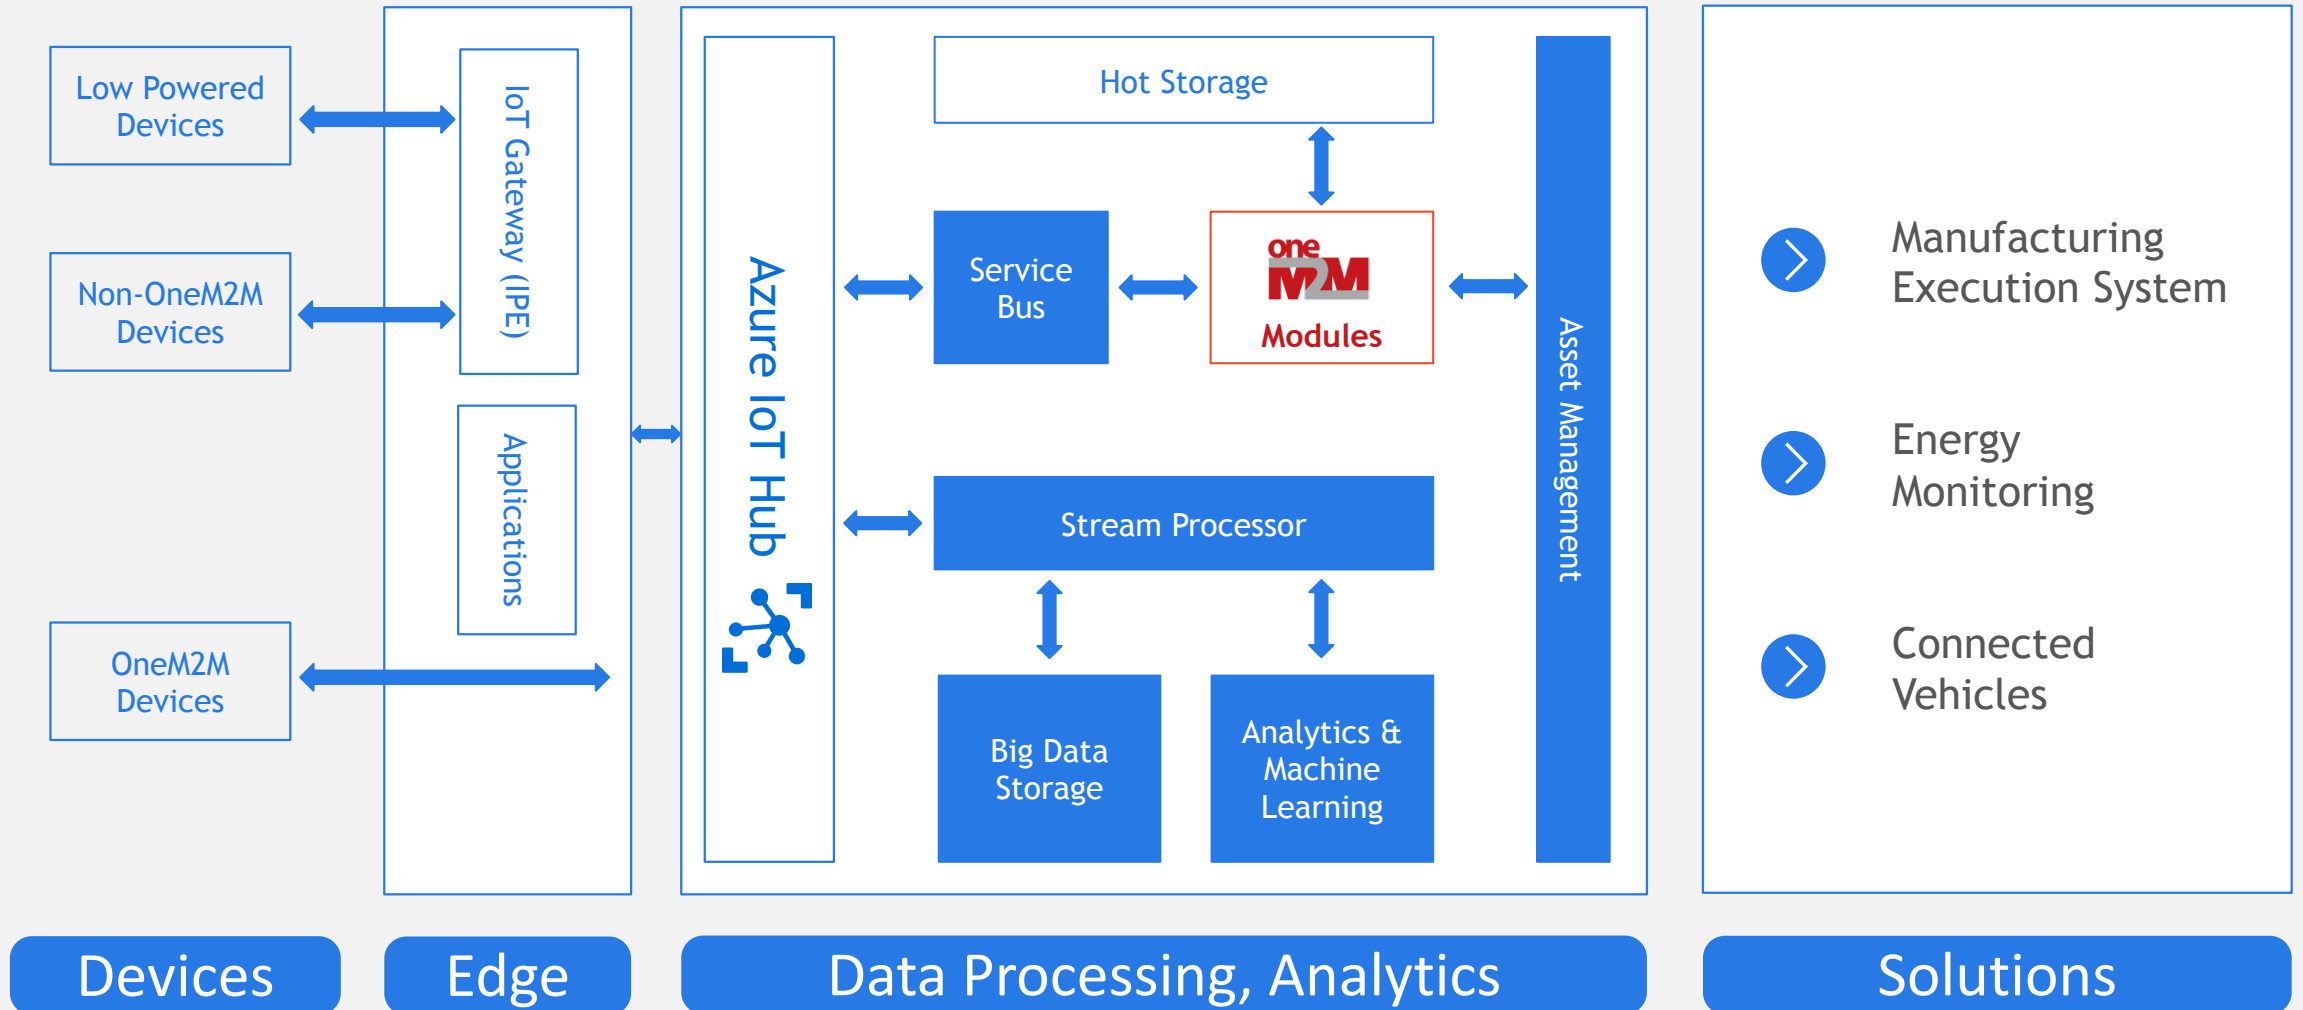

With
BCG BOSTON
CONSULTING
GROUP

Platform360 on Azure

Architecture

18.03.2019

Platform360 on Azure

“OneM2M module” content will be shown on the next page

OneM2M Modules

With
BCG BOSTON
CONSULTING
GROUP