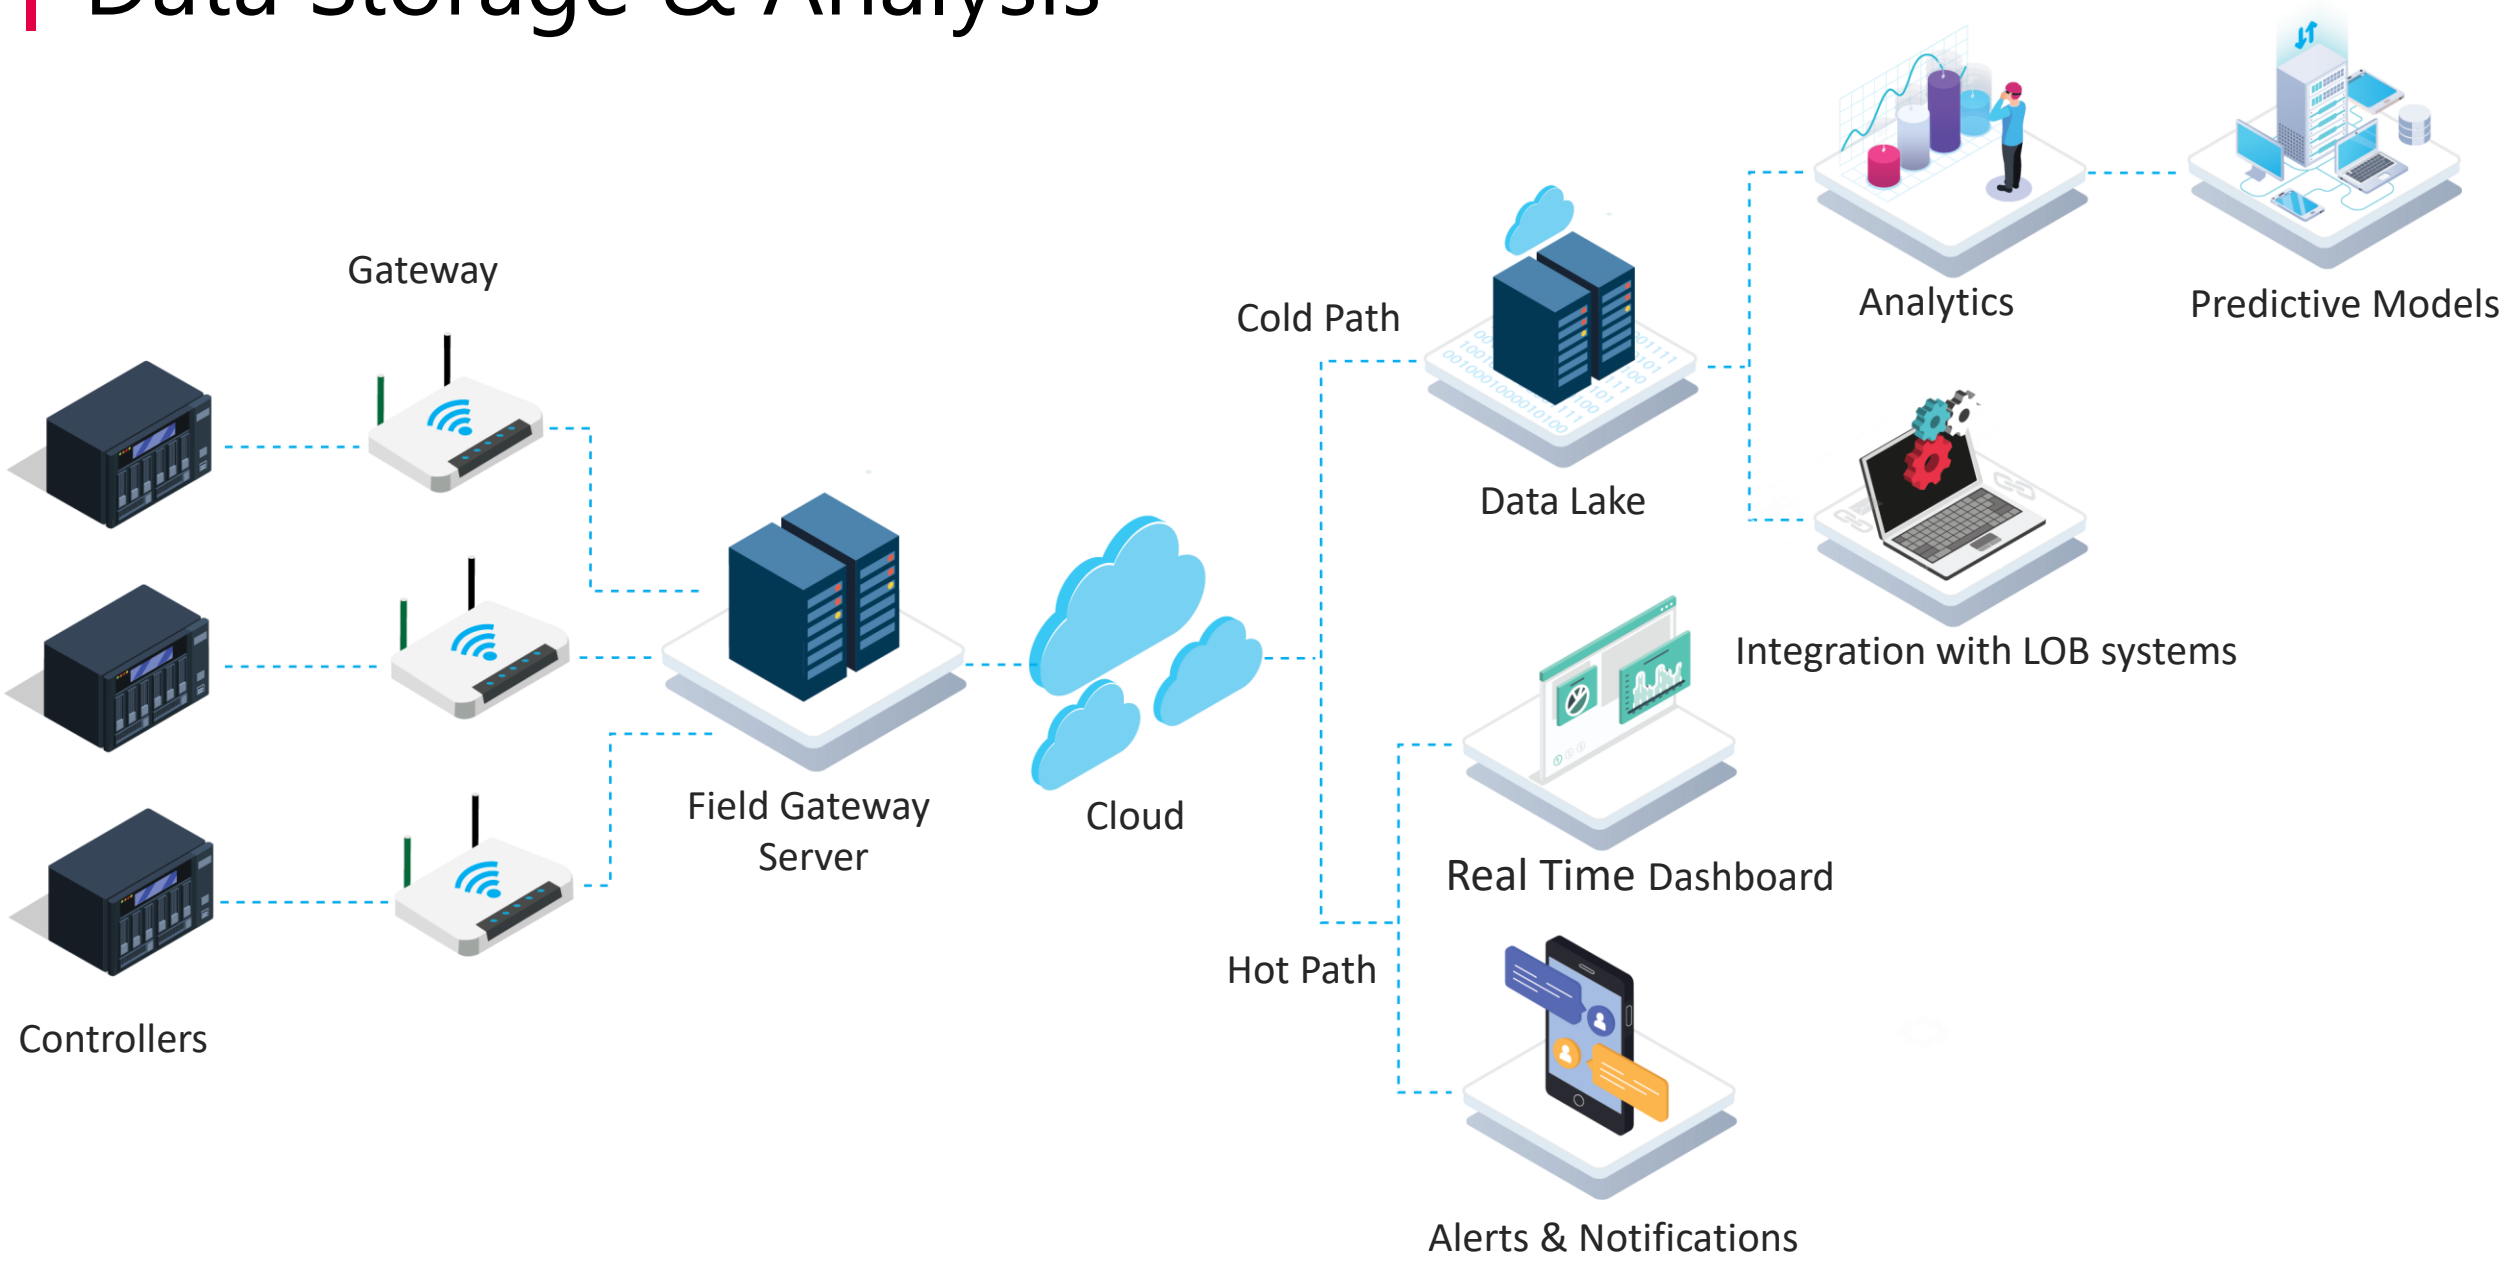

Production Monitoring

Configurable platform

Real time visibility into operations

Automated calculation of TPM losses

Downtime analysis

Automated SPC reports

Shop and plant dashboards

Real time alerts and notifications

Identification of leakages in distribution

Maintenance Operations

Automated generation of work orders

Condition based monitoring

Preventive & Autonomous maintenance schedules

Predictive maintenance models

Technician mobile app

Technician performance measurement

Real time tracking of work orders

Rules based alerts and notifications

Integration with ERP

Functional Architecture

Data Acquisition & Injection

Data Storage & Analysis

Solution Differentiators

Quick Development

Vendor agnostic solution

Zero disruptions
To current operations

Solutions designed for
targeted industry verticals

Operational
ease of use

Partner Ecosystem

Cloud Partners

Hardware & Communication Partners