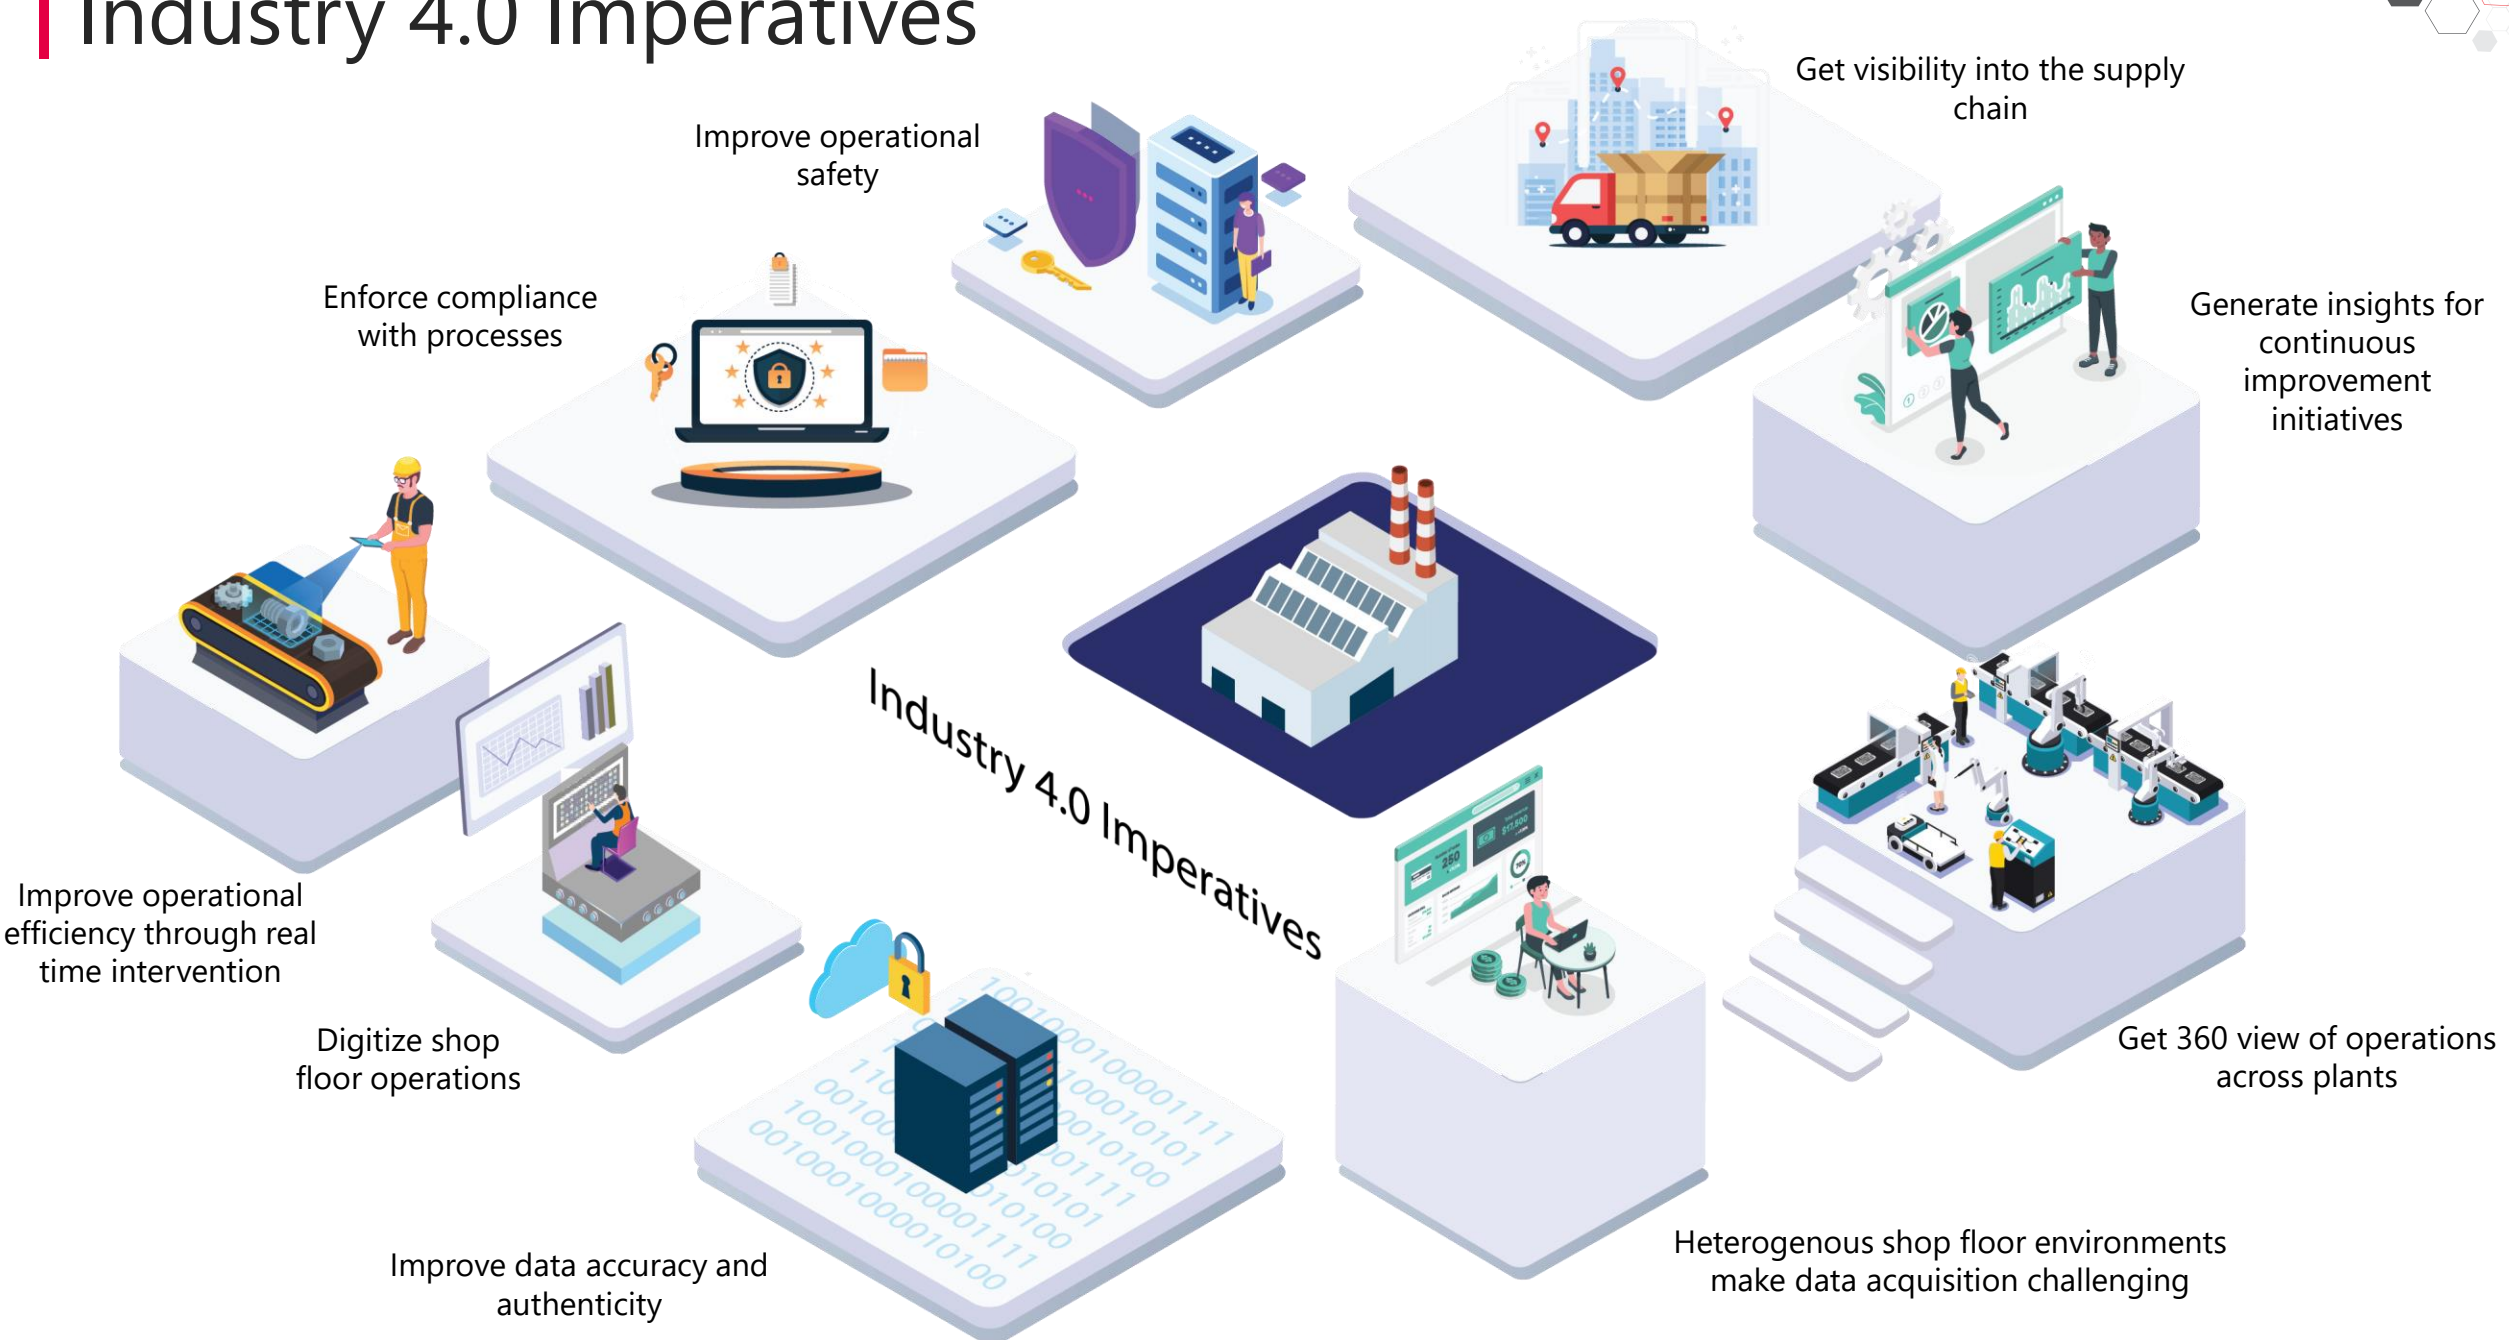

 **aktooryWize**
Connected Operations

Digital Backbone of the Smart Factory

Websym

Corporate Showcase

- Incorporated in 2015
 - Leading provider of IIoT solutions.
 - Advisory and implementation services for Digital Transformation initiatives.
- Strong IOT Ecosystem Partnerships

IOT Solution Offerings

- **Tezeva** Remote asset monitoring and connected field service
- **FactoryWize** Smart Manufacturing Platform

Manufacturing

OEMs

Smart Cities

Consumer Goods

Agriculture

Industry 4.0 Imperatives

FactoryWise-Connected Operations Platform

Production Lines

- Real time production monitoring
- Improvement of process efficiency (OEE)
- Downtime analysis
- Increase profit margins
- Reduce compliance risk

Production Monitoring

Configurable platform

Real time visibility into operations

Automated calculation of TPM losses

Downtime analysis

Automated SPC reports

Shop and plant dashboards

Real time alerts and notifications