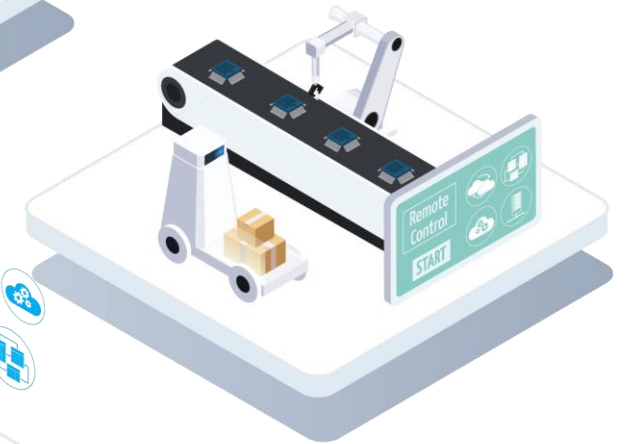

Production Monitoring

Configurable platform

Real time visibility into operations

Automated calculation of TPM losses

Downtime analysis

Automated SPC reports

Shop and plant dashboards

Real time alerts and notifications

AI/Chat bot extensions

Integration with ERP and SCM systems

Utilities Monitoring

Usage based cost accounting

Rules based alerts and notifications

Integration with ERP system

Real time usage reports

Supply side and consumption side analytics