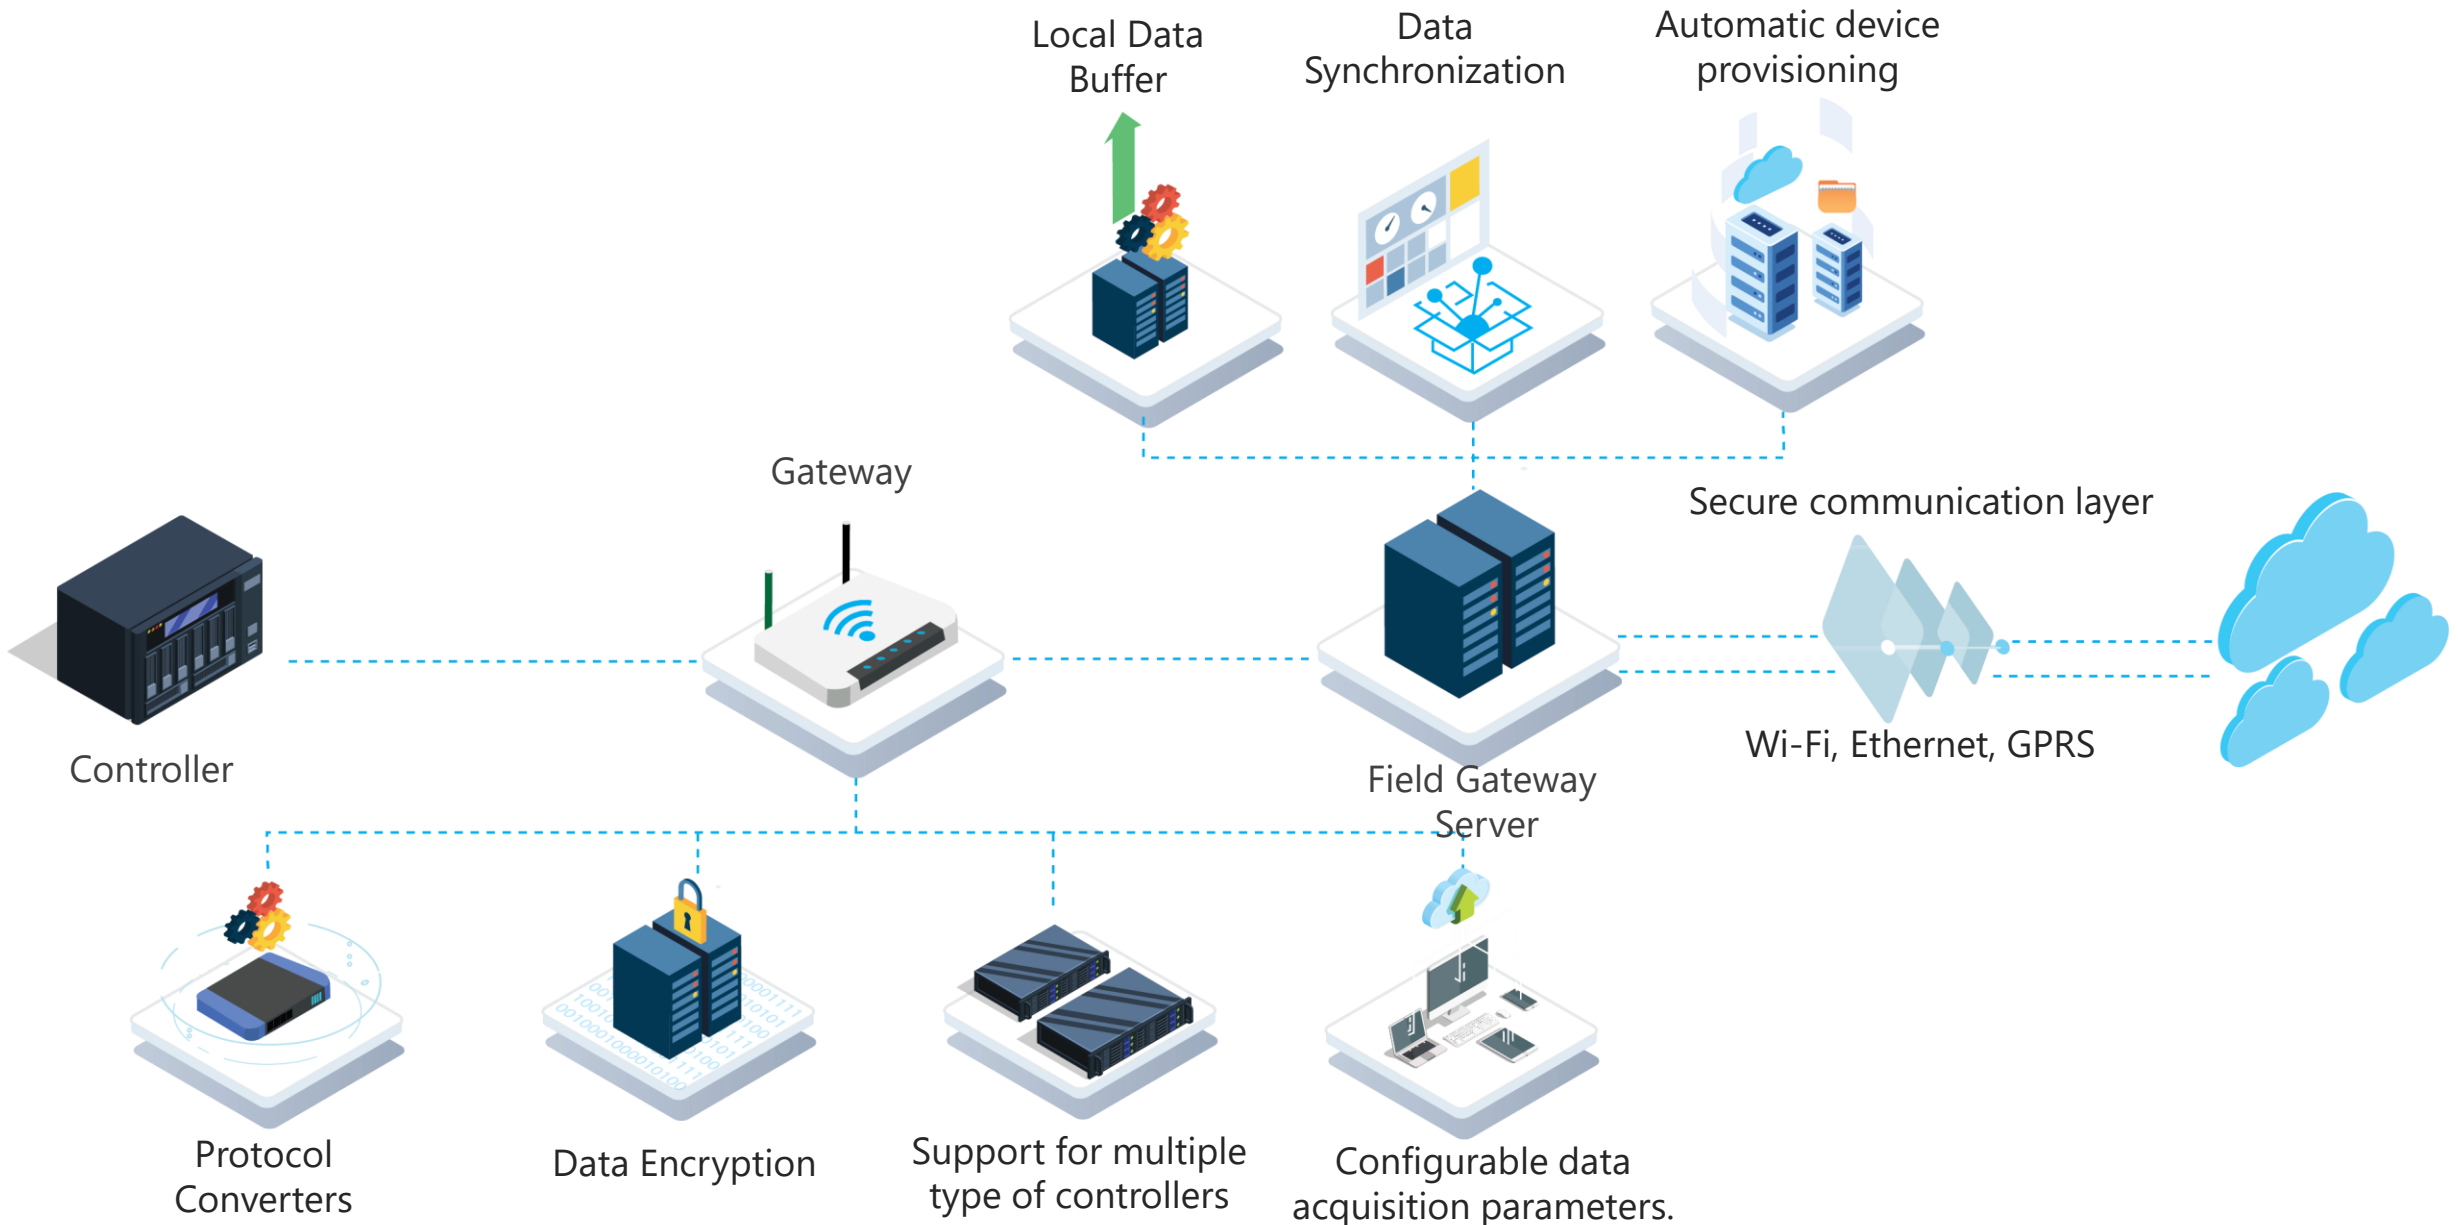

Identification of leakages in distribution

Maintenance Operations

Automated generation of work orders

Condition based monitoring

Preventive & Autonomous maintenance schedules

Predictive maintenance models

Technician mobile app

Technician performance measurement

Real time tracking of work orders

Rules based alerts and notifications

Integration with ERP

Functional Architecture

Data Acquisition & Injection

Data Storage & Analysis

Solution Differentiators

Quick Development

Vendor agnostic solution

Zero disruptions
To current operations

Solutions designed for
targeted industry verticals

Operational
ease of use

Partner Ecosystem

Cloud Partners

Hardware & Communication Partners