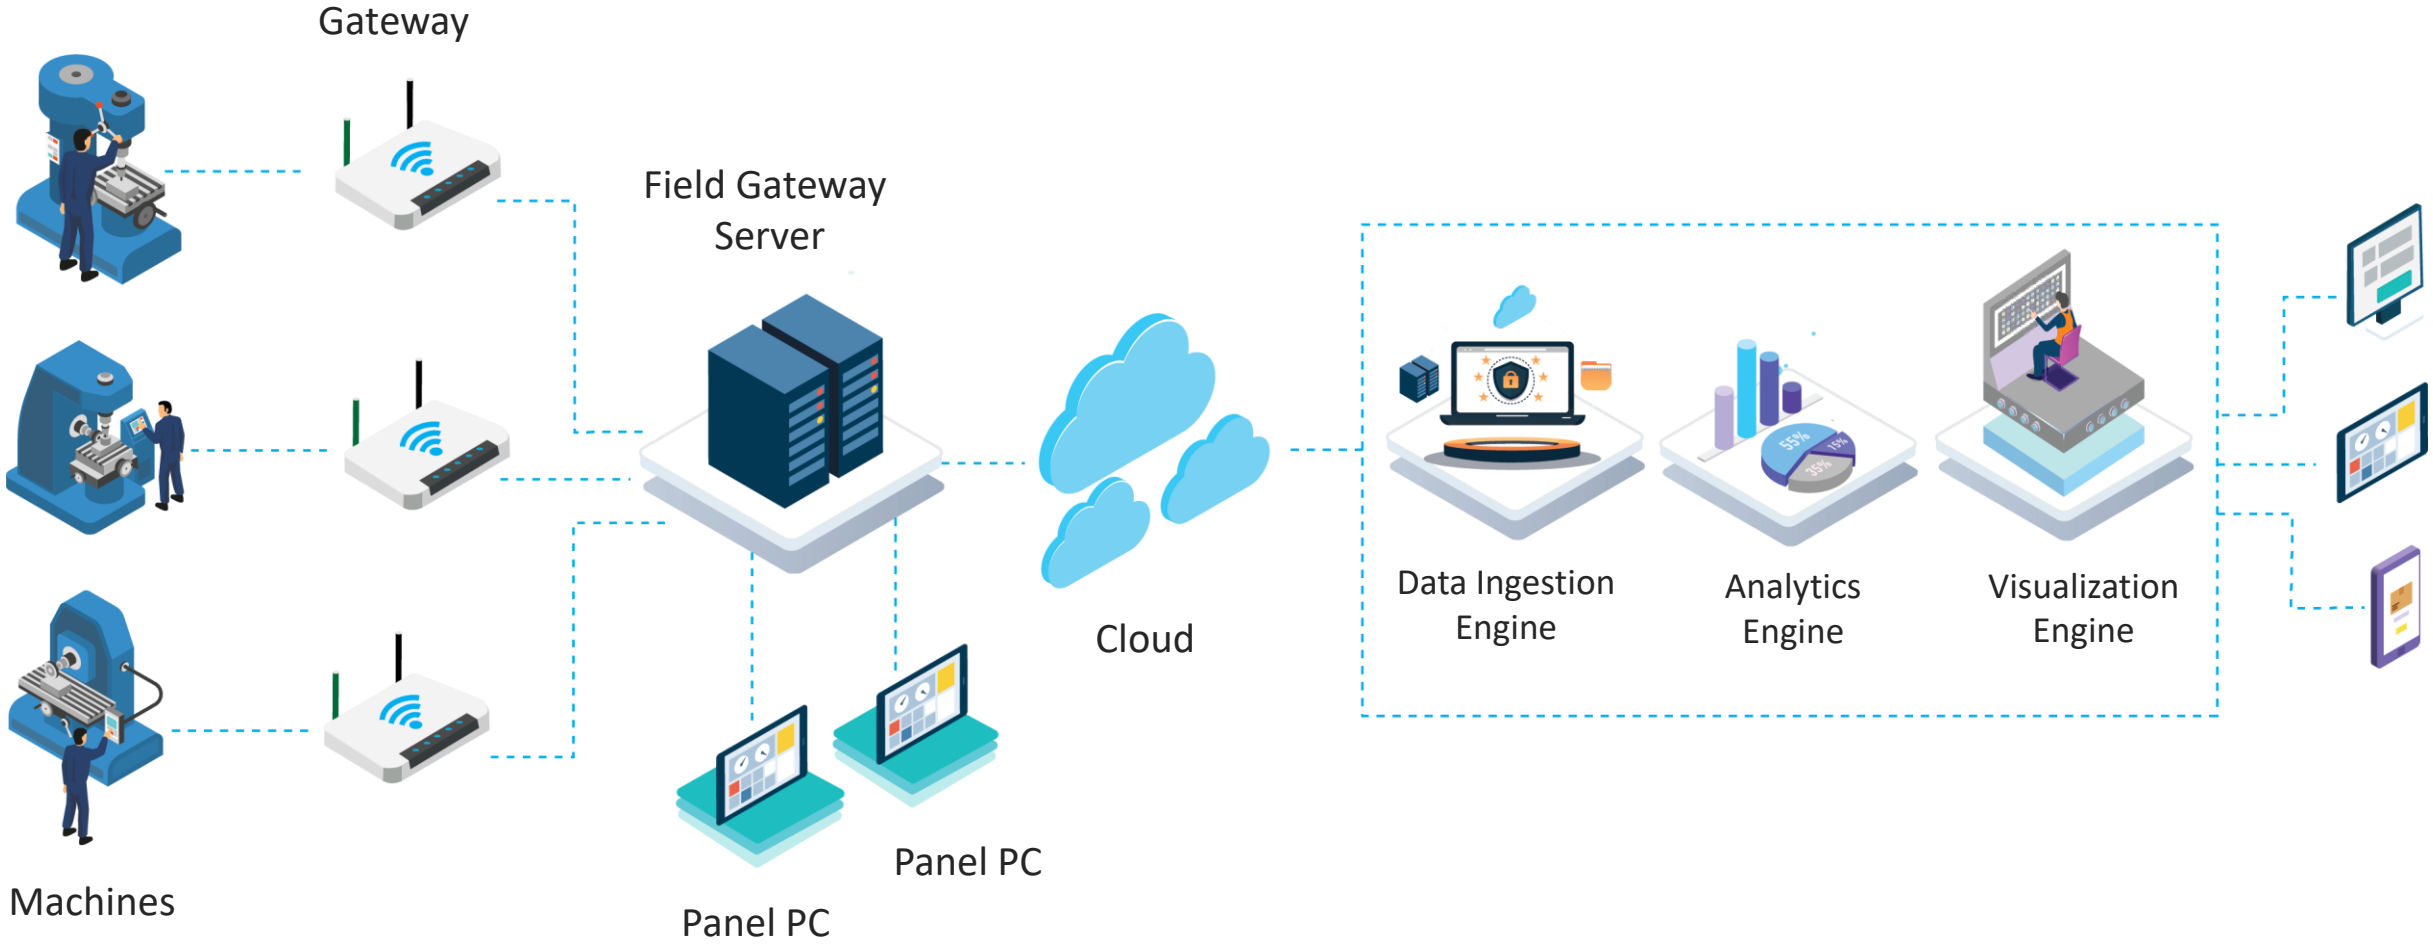

FactoryWise-Connected Operations Platform

Production Lines

- Real time production monitoring
- Improvement of process efficiency (OEE)
- Downtime analysis
- Increase profit margins
- Reduce compliance risk

Production Monitoring

Configurable platform

Real time visibility into operations

Automated calculation of TPM losses

Downtime analysis

Automated SPC reports

Shop and plant dashboards

Real time alerts and notifications

Identification of leakages in distribution

Maintenance Operations

Automated generation of work orders

Condition based monitoring

Preventive & Autonomous maintenance schedules

Predictive maintenance models

Technician mobile app

Technician performance measurement

Real time tracking of work orders

Rules based alerts and notifications

Integration with ERP

Functional Architecture

Data Acquisition & Injection

Data Storage & Analysis

Solution Differentiators