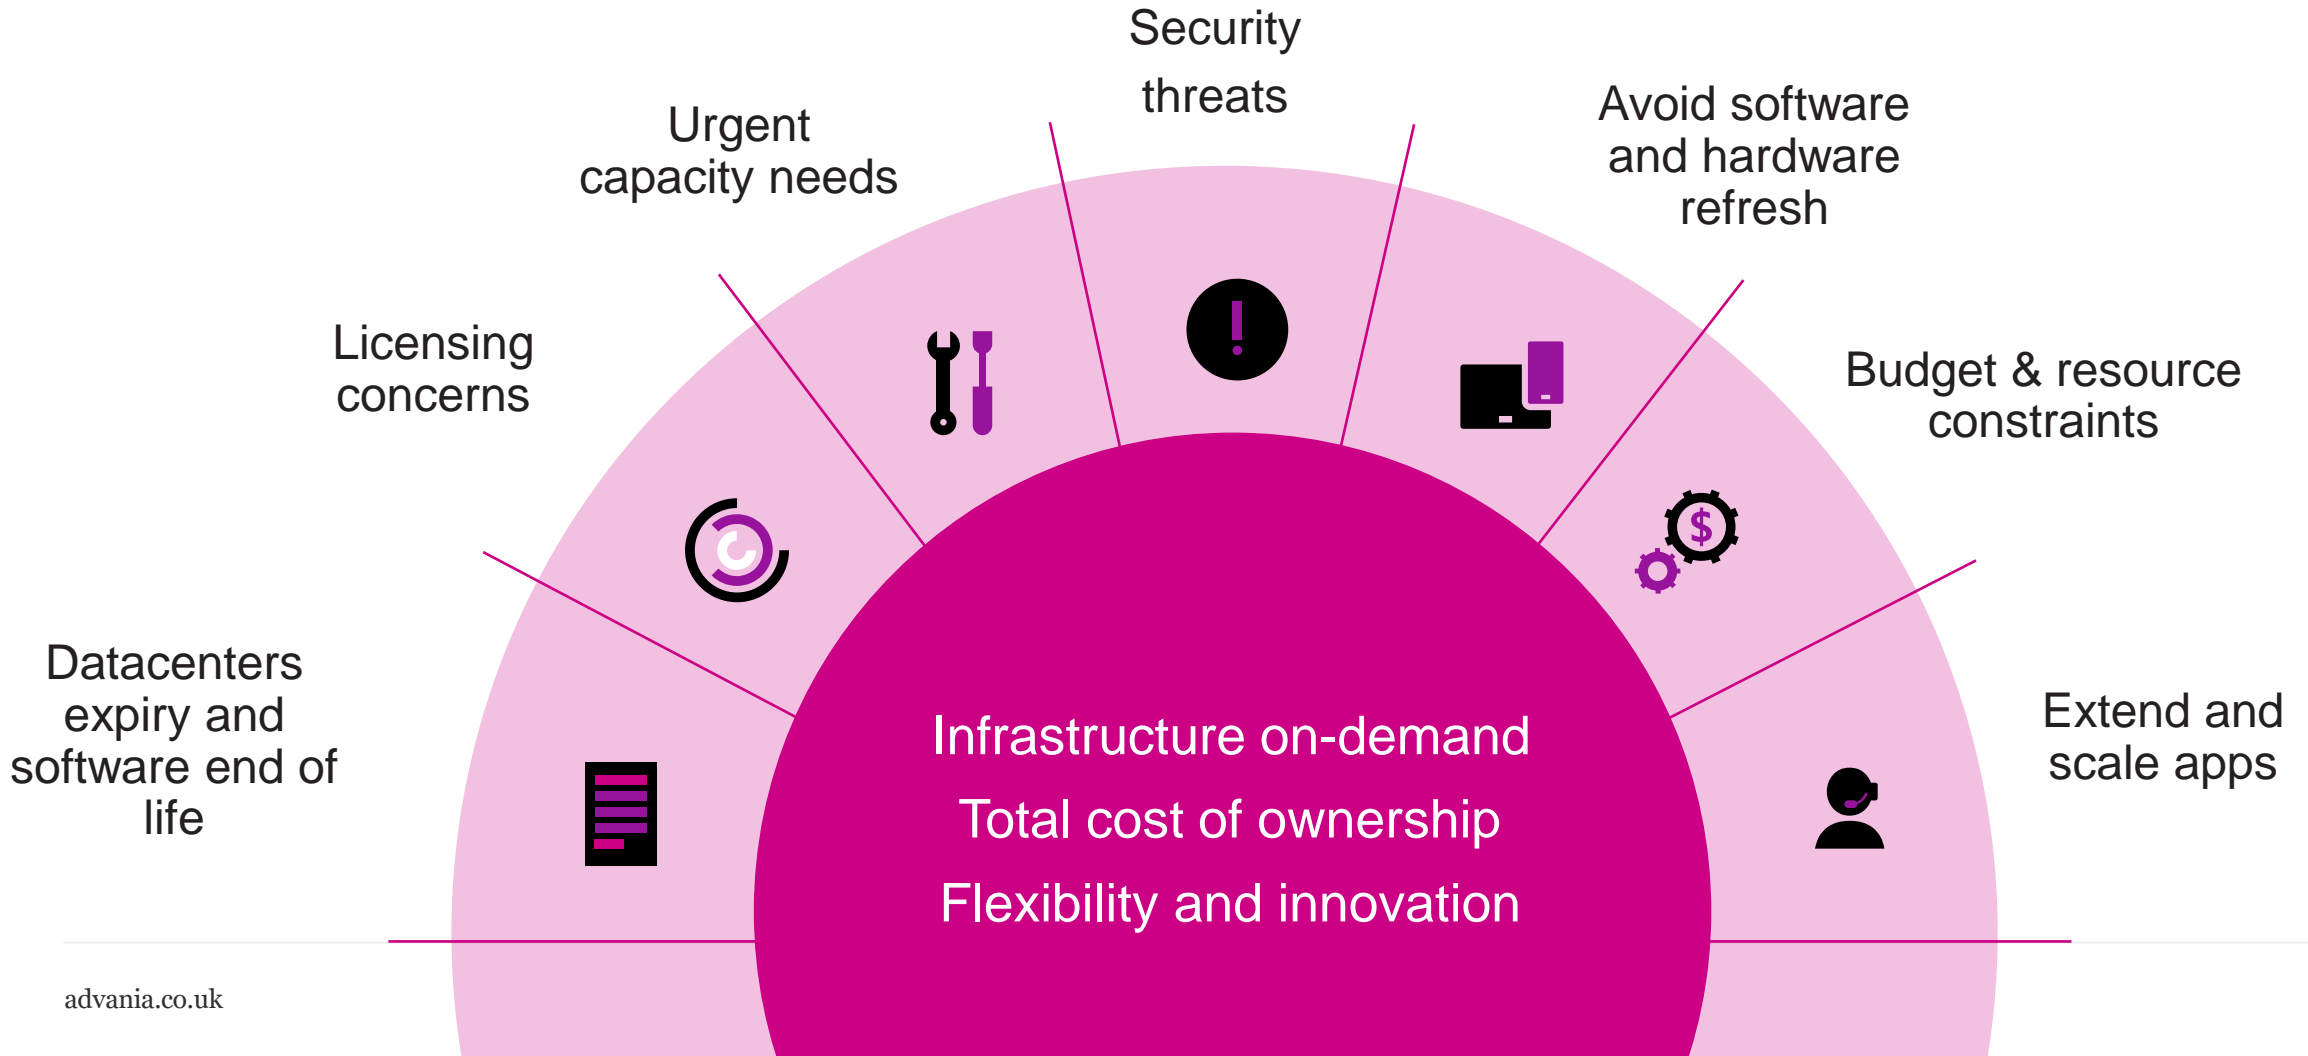

What is Azure VMware Solution?

- A comprehensive VMware environment hosted on Azure infrastructure.
- Run VMware workloads natively as an Azure service.
- Manage and secure applications across VMware environments and Microsoft Azure.

Top 5 Reasons to Migrate with Azure VMware Solution

High availability, cloud bursting, and disaster recovery

Speed and simplification of migration/hybrid cloud

IT expansion, datacenter reduction, or retirement

Application modernisation, development, and testing

Cost-effective way to run VMware apps on Windows Server and SQL Server

Why VMware organisations move to the cloud

High Level Benefits of Azure VMware Solution