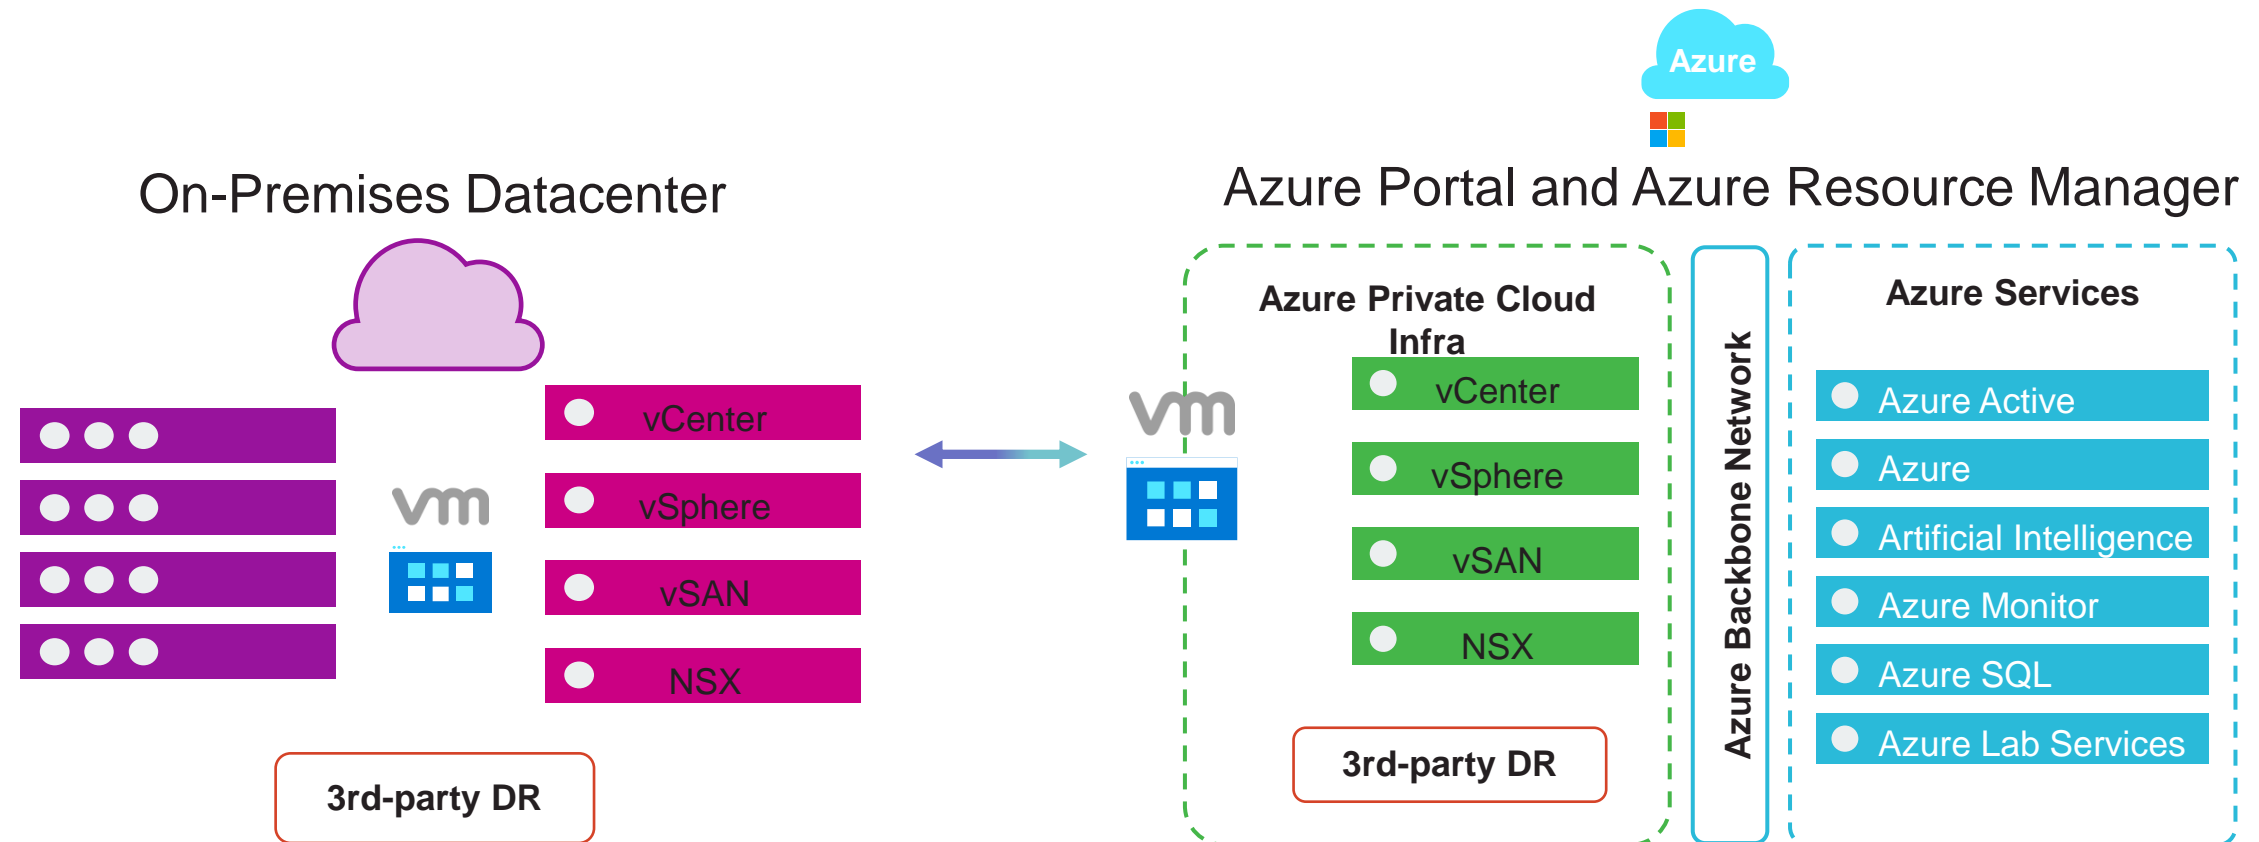

Microsoft 2023 Partner of the Year Winner Education Award

Microsoft Partner Azure Expert MSP

Microsoft Solutions Partner Infrastructure Azure Specialist Azure VMware Solution, Azure VMware Migration, Azure VMware Desktop

What is Azure VMware Solution?

- A comprehensive VMware environment hosted on Azure infrastructure.
- Run VMware workloads natively as an Azure service.
- Manage and secure applications across VMware environments and Microsoft Azure.