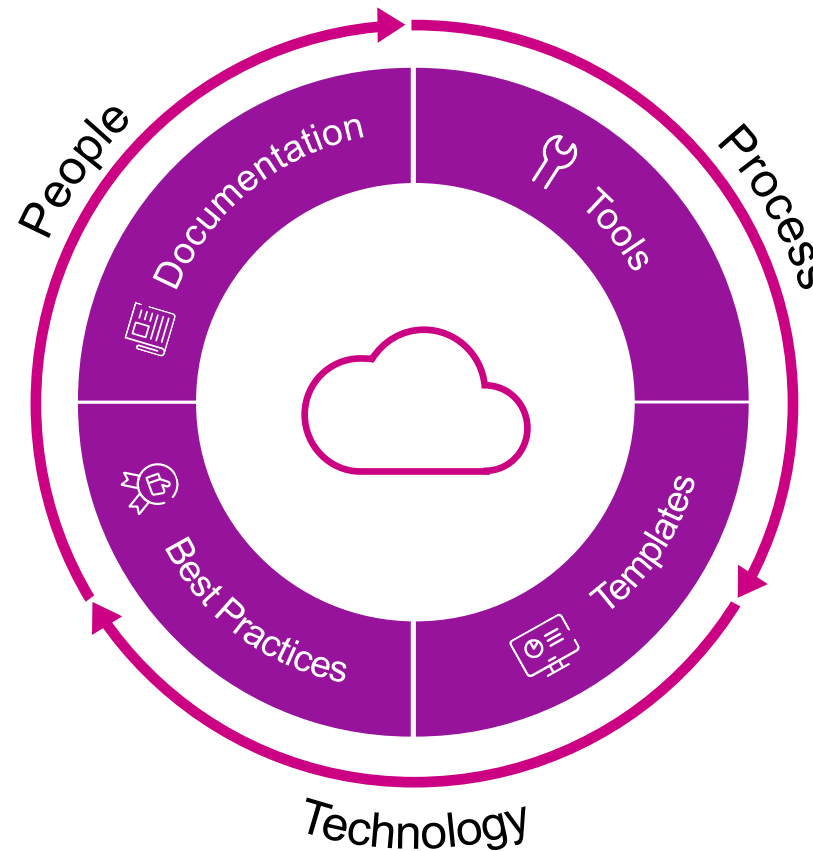

Azure VMware Solution Discovery Workshop

Azure VMware Solution | Discovery Workshop - Free

Outcomes and Benefits

4-hour free consultative workshop

- ◆ Overview of Azure VMware Solution
- ◆ Understand your VMware environment
- ◆ Understand your current strategy and challenges and how AVS can help
- ◆ Engage to determine how to adopt AVS successfully

advania

Azure VMware Solution 4-Hour Discovery Workshop

Extend or migrate your existing VMware Data Centre environment seamlessly to Microsoft Azure with Azure VMware Solution and Advania

At Advania, we are experts at helping organisations move quickly and easily to the cloud. Our Azure VMware Solution (AVS) Discovery Workshop helps you understand how you can realise the benefits of moving and integrating your VMware-based workloads with Azure.