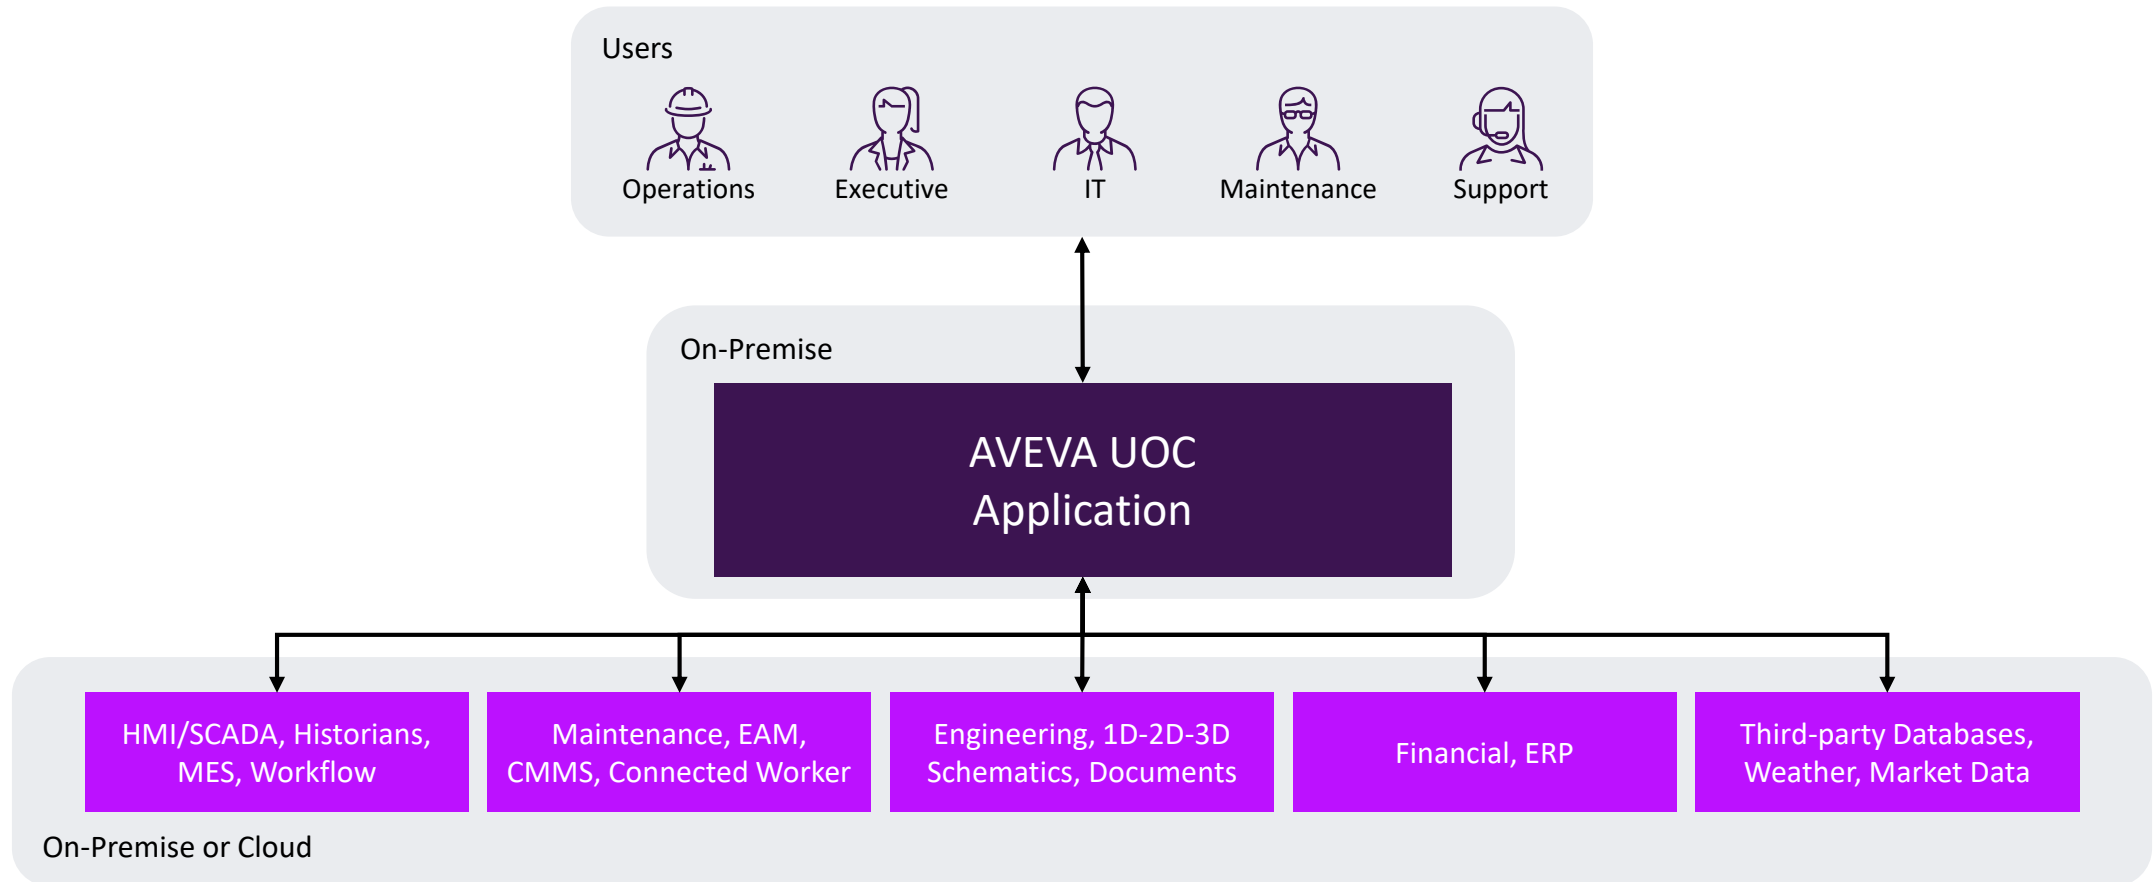

Gold
Microsoft Partner

October 2020

AVEVA Unified Operations Center (UOC) Reference Architecture

AVEVA Unified Operations Center Reference Architecture

 [linkedin.com/company/aveva](https://www.linkedin.com/company/aveva)

 [@avevagroup](https://twitter.com/avevagroup)

ABOUT AVEVA

AVEVA is a global leader in engineering and industrial software driving digital transformation across the entire asset and operational life cycle of capital-intensive industries.

The company's engineering, planning and operations, asset performance, and monitoring and control solutions deliver proven results to over 16,000 customers across the globe. Its customers are supported by the largest industrial software ecosystem, including 4,200 partners and 5,700 certified developers. AVEVA is headquartered in Cambridge, UK, with over 4,400 employees at 80 locations in over 40 countries.