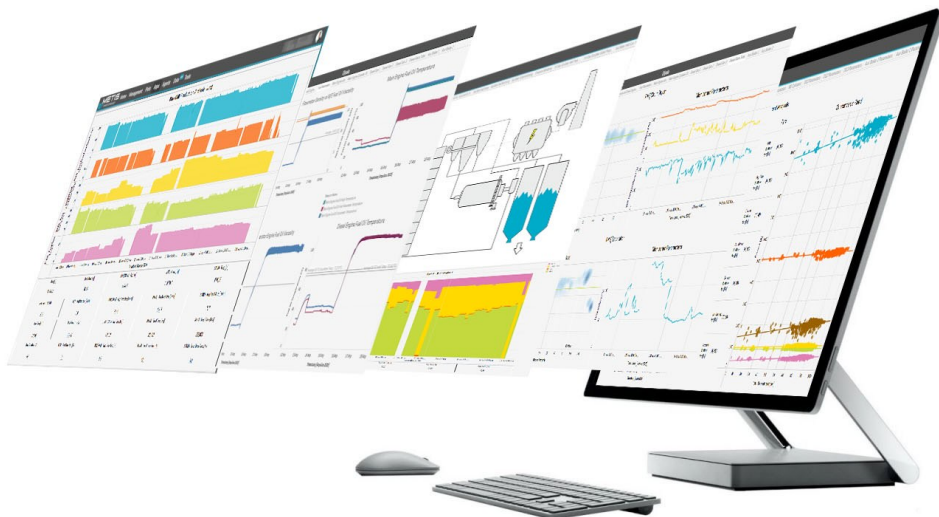

- **Data Cleansing & Synchronization**

Sensor data are produced with different time granularity and at times can be flawed. METIS prepares the data and creates clear datasets that can be used instantly for analytical calculations and visualizations.

- **Transformation of Human Expertise to Software Automation**

Facilitate the knowledge transfer from human experts to automated agents that expose all meaningful insights to the user or to new Datasets ready to be used to a higher analytical process enriching the Data Ecosystem of your company.

- **Simplification of data utilization**

METIS takes away the need for your users to have technical skills to use the results, datasets or reports. Our platform disseminates to all users, all data, insights and reports in a very easy way, the minute they are created through a simple web interface.

- **Easy Integration**

METIS Integrates with all major data analytic or reporting tools like Tableau, Power BI etc.

- Collect
- Organize
- Store
- Process
- Enhance
- Maintain
- Disseminate

**Unlimited Storage**  
to keep safe your big data