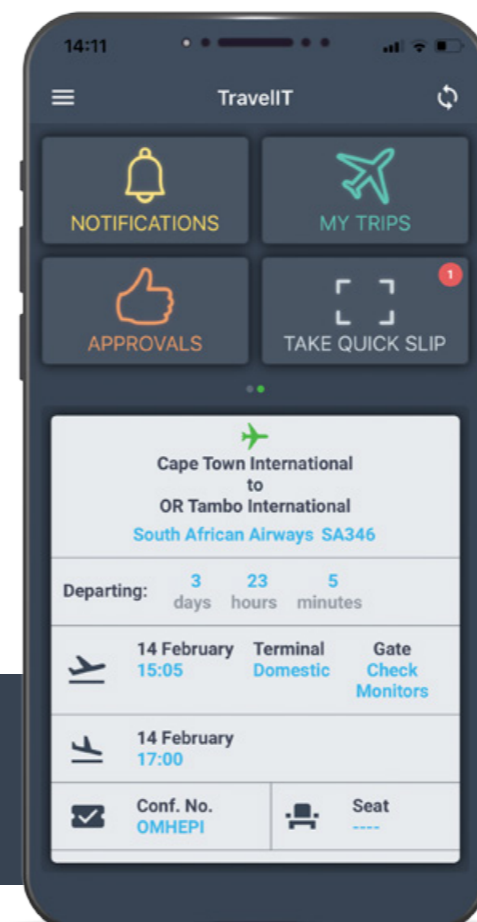

MOBILE APP TRAVEL IN THE PALM OF YOUR HANDS

	Trip management - Itinerary & voucher information		Profile management
	Electronic approval process		Booking seats
	Alerts - Gate changes, flight schedules & travel alerts		Expense management
	Boarding passes		Interactive itinerary

DOWNLOAD THE APP NOW
Log in with your current credentials