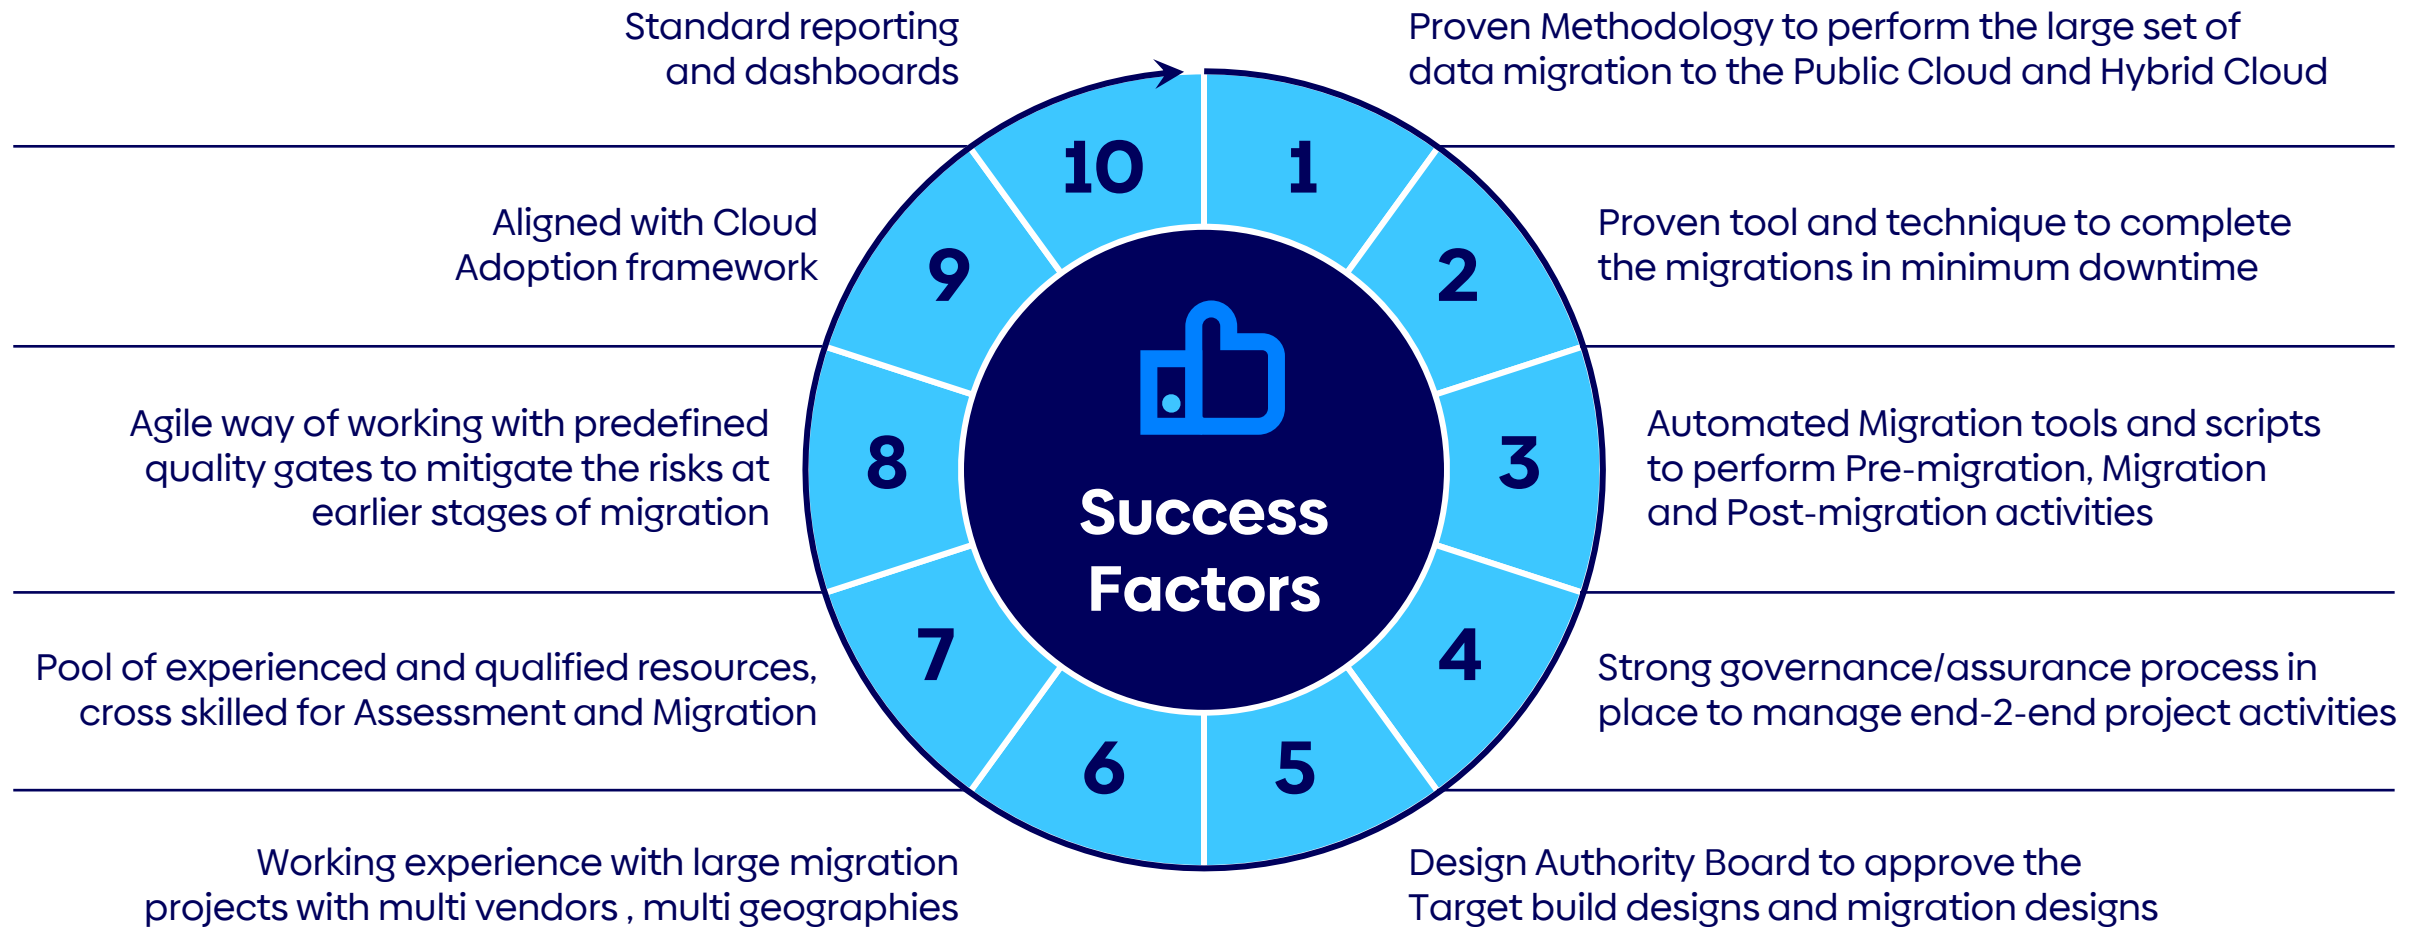

Atos Cloud Migration Factory proof points

Experience & Learnings in Cloud Migrations