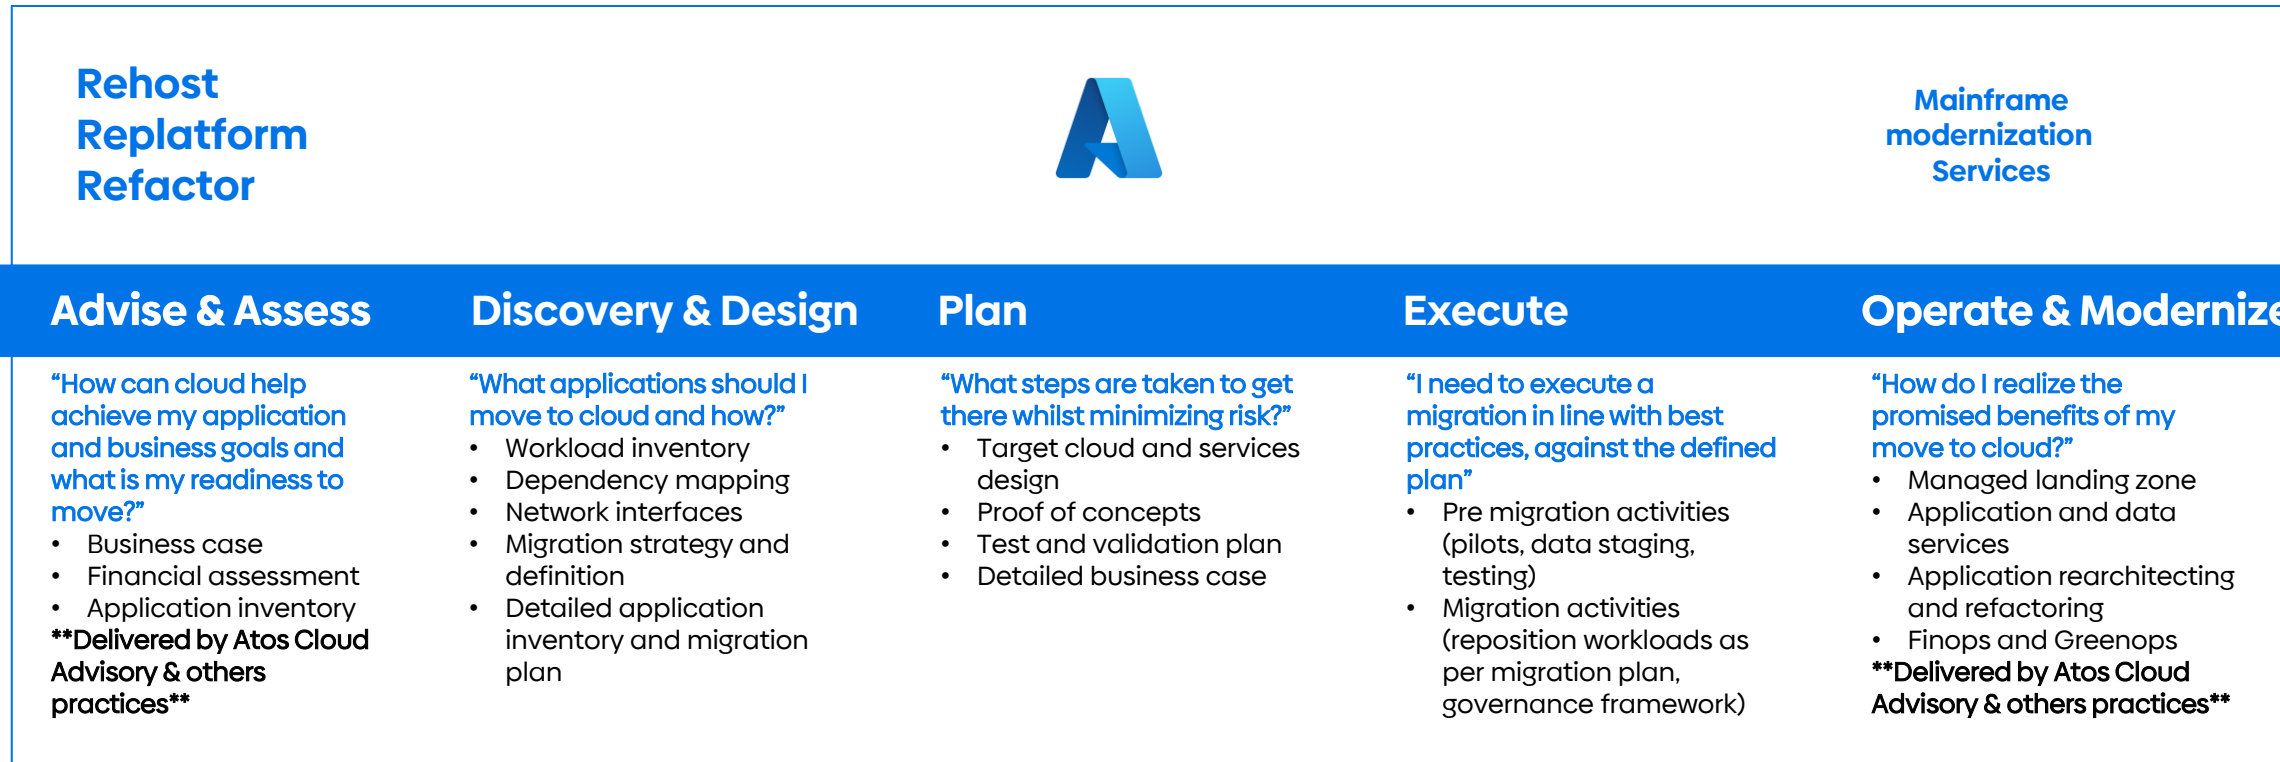

Atos Cloud Migration Factory

50,000+ applications transformed

Migration competencies and specializations for Azure

Onshore, nearshore and offshore delivery centers

200+ cloud migration experts