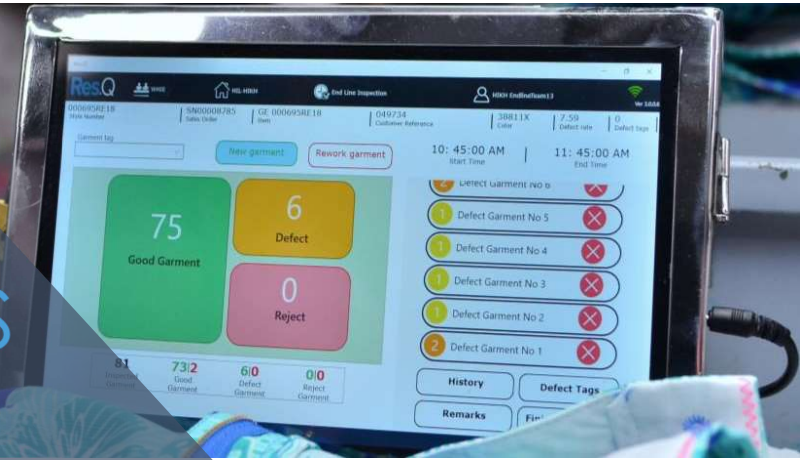

Res.Q | QMS

What Is Res.Q | QMS ?

RES.Q | QMS is a cloud-based quality management solution which helps you streamline quality inspection through a digital, interface-driven process. Providing you with 360° visibility into production quality across your factory floor. The solution leverages real-time analytics to eliminate reporting time lags, resolve quality issues faster, reduce wastage and help you improve your overall cut-to-ship ratio.

Facilitating digitized AQL inspections through the same tablet interface.

7.0 Inspections

Facilitating operator wise defect tracking through the same tablet device interface.

Mobile Applications

A range of mobile applications giving real-time visibility on to shop-floor production, quality, efficiency, and other key insights for different stakeholders in the manufacturing value chain.

Supervisor Application

A mobile application which gives the line supervisors real-time visibility of their designated production lines.

Production Detail Application

A mobile application developed for the key stakeholders in the organization giving a complete helicopter view of the shop-floor performance.

A set of digital displays which shows the real-time performance of an entire production line giving complete transparency to the line wise performance and defect details.

Analytical Dashboards

A set of analytical dashboards which are accessible through any device which gives a detailed representation of your performance through a range of data visualization tools.