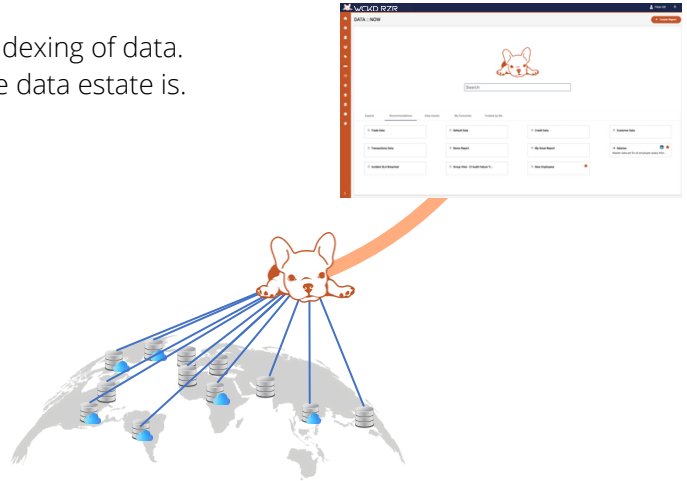

Find

- AI-powered Intelligent Indexing accelerates the labelling and indexing of data.
- Connects to any and all databases; no matter how complex the data estate is.

Govern

- Central application of field-level data policies controls.
- Automated governance down to the field level.

Access

- Instant searchable access to *all* your data, labelled and unified, regardless of where it is stored - under your desk, in a Data Centre or in the cloud.

Example Data Flow

- 1 A user makes a query directly in DATA NOW using standard industry tools.
- 2 DATA NOW cross-references the data request against fully dynamic governance rules.
- 3 DATA NOW draws down just-in-time compliant views of data, cloaking fields in real-time where required and returning the results to the user.