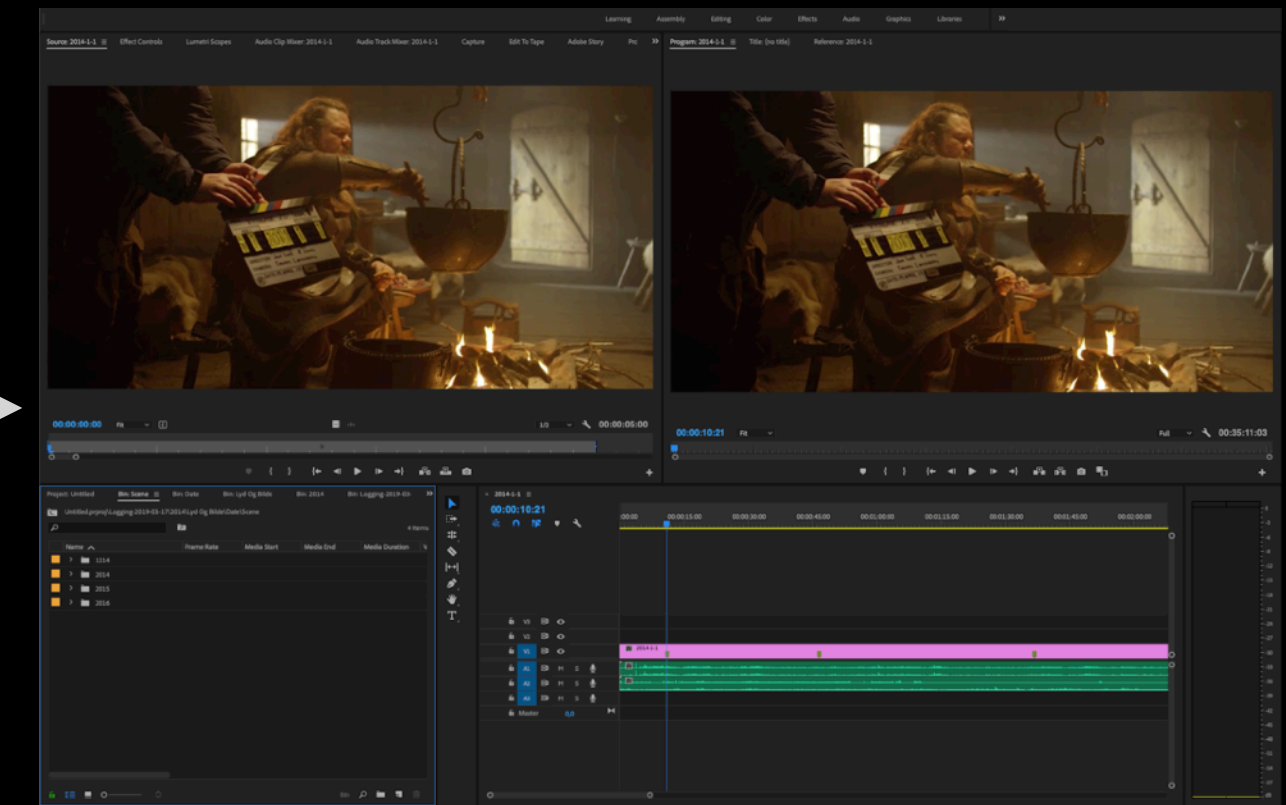

Edit: Premiere & AVID MC