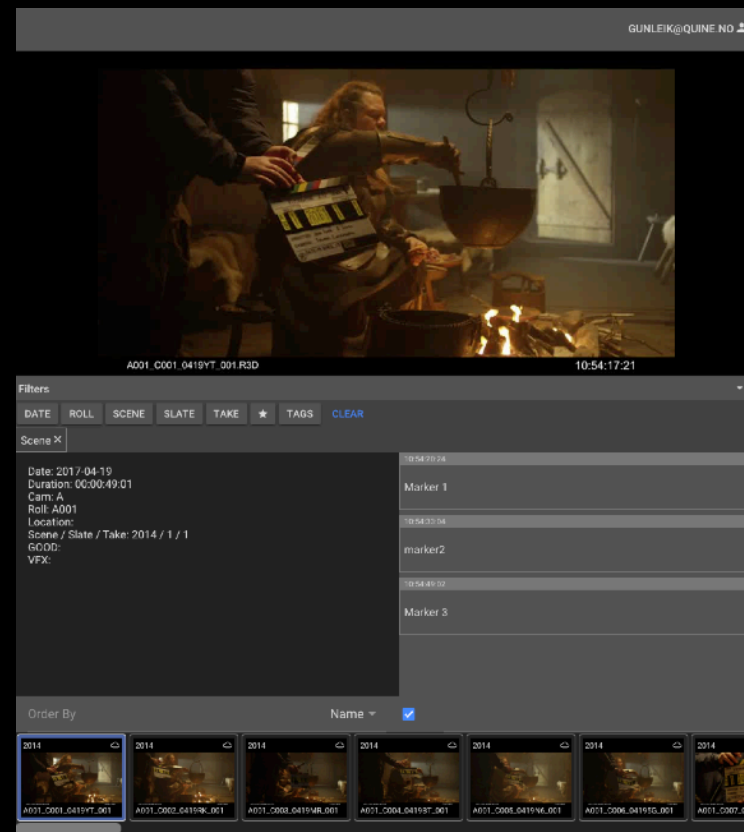

QuineCore
Production Fabric since 2017

QuineCore

Production Fabric

QB: Instant Dailies & Editorials

QI: Ingest & Transcode

QC: Dailies & Sharing

QC: Log, Sync & Conform

Ground-breaking, fast and connected Production Asset Management System (PAM) for distributed production.