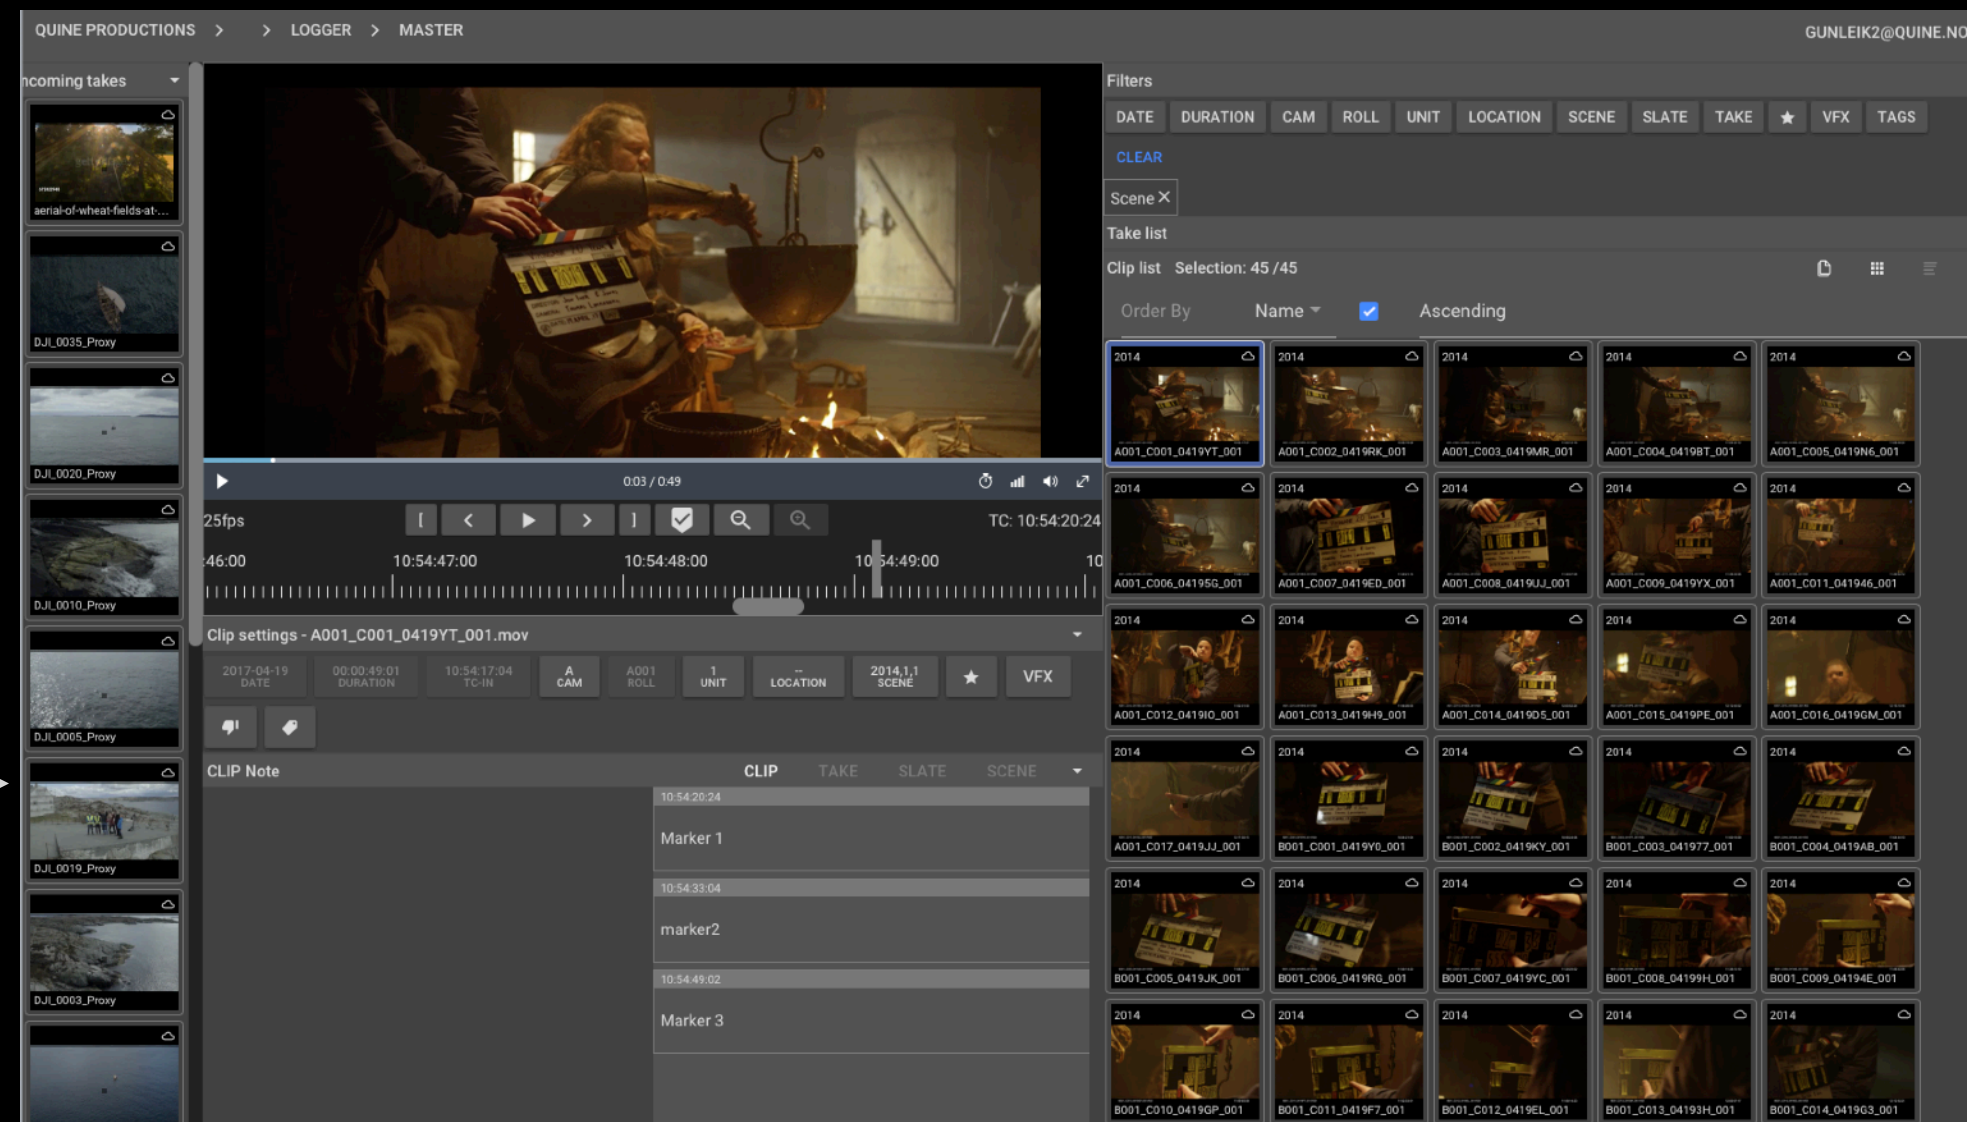

QuineCore
Production Fabric since 2017

QuineCore

Production Fabric

QB: Instant Dailies & Editorials

QI: Ingest & Transcode

QC: Dailies & Sharing

QC: Log, Sync & Conform

Ground-breaking, fast and connected Production Asset Management System (PAM) for distributed production.

- Immediate on-set and cloud based dailies and editorials from **QuineBox™IoT**
- Ingest and transcode of all files, sync with main storage and cloud with **QuineIngest**
- Dailies, logging and project communication in **QuineCore**
- Sync files and metadata with multiple external editors and partners with **QuineCore**

Private or public cloud.

Edit: Premiere & AVID MC

Quine Solutions & Services

True automation and connectivity, from set to editor, through the entire production.

QuineBox IoT

Realtime creation of dailies and editorials shared on-set, and automatically sent to QuineCore and shared with stakeholders worldwide, as you shoot.