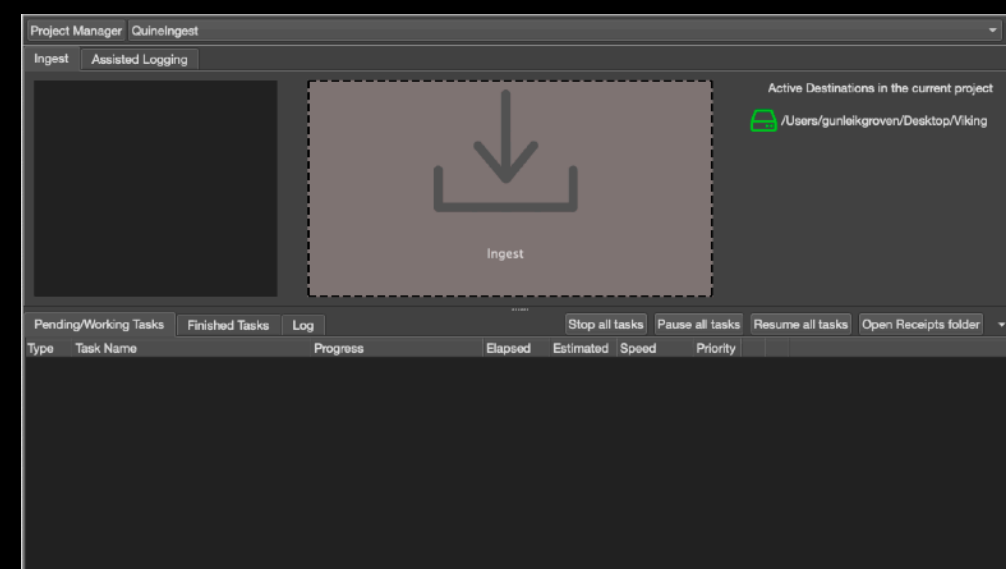

QuineCore
Production Fabric since 2017

QuineCore

Production Fabric

QB: Instant Dailies & Editorials

QI: Ingest & Transcode

QC: Dailies & Sharing

QC: Log, Sync & Conform

Ground-breaking, fast and connected Production Asset Management System (PAM) for distributed production.

- Immediate on-set and cloud based dailies and editorials from **QuineBox™IoT**
- Ingest and transcode of all files, sync with main storage and cloud with **QuineIngest**
- Dailies, logging and project communication in **QuineCore**
- Sync files and metadata with multiple external editors and partners with **QuineCore**