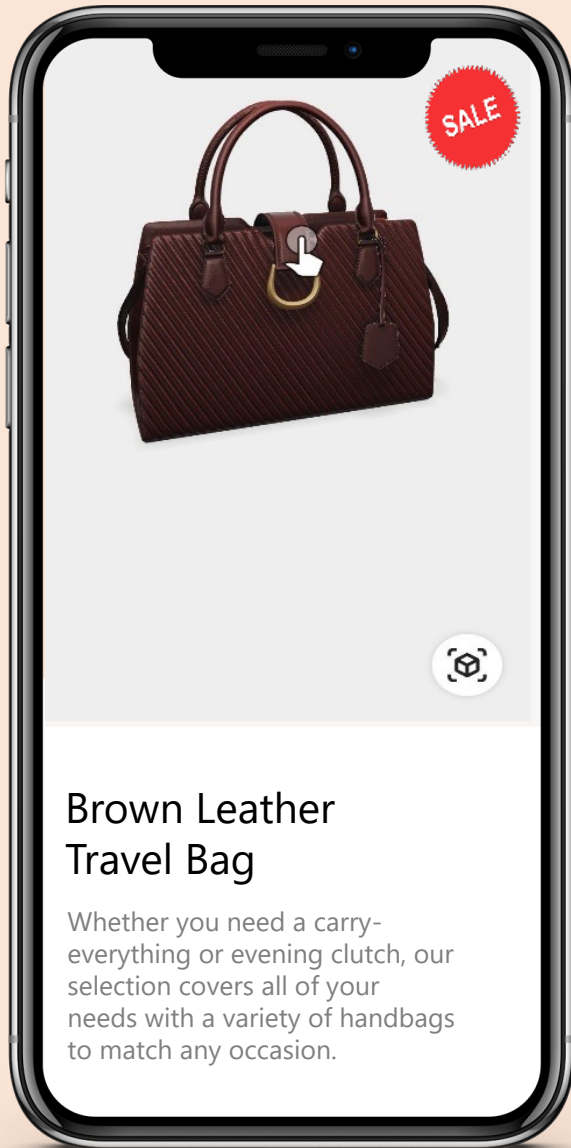

Leverage your existing investments to provide your customers an immersive, Disney-like out-of-the-world magical experience

Measure your spaces without the need for physical tools

Identify Dominant and Complementary colors of your spaces for better recommendations to your customers

Brown Leather Travel Bag

Whether you need a carry-everything or evening clutch, our selection covers all of your needs with a variety of handbags to match any occasion.

Buy

Using Easy to use plugin, View and interact with your products in AR with minimal effort.