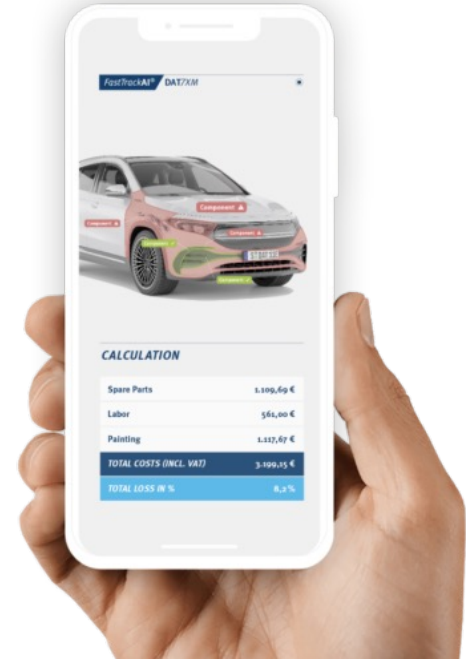

# DAT GROUP - WE SUSTAIN MOBILITY BPO AND WORKFLOW AUTOMATION

„Hi“  
FastTrackAI

CONTACT

VEHICLE IDENT

PHOTO CAPTURING

DAT7XM ANALYSIS\*

Real Time Calculation  
Current OEM Data  
SilverDAT Expertise

FASTTRACKAI®\*

# PHOTO CAPTURE

- > Quick and easy vehicle identification
- > Guided image recording of the damage
- > Fast entry into the digital process