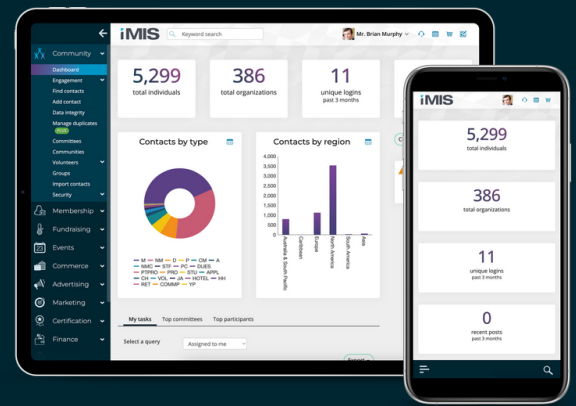

Purpose-built for the way associations work.

Get a complete picture of your members with a single data source.

Easily handles your complex billing & pricing structures.

Delight members with personalized web experiences.

“Something that I really love about iMIS is its flexibility. We can put any piece of data on a page that we want either for our staff or for the public. And as a bonus, our staff can get to the data that they need anywhere that they are with the staff site.”

Texas Bankers Association

Connects to your favorite association apps.

Enjoy all the features you need to effectively manage your association plus a powerful API with 100s of proven integrations, easy to use dashboards and reports, and an optional Web CMS.