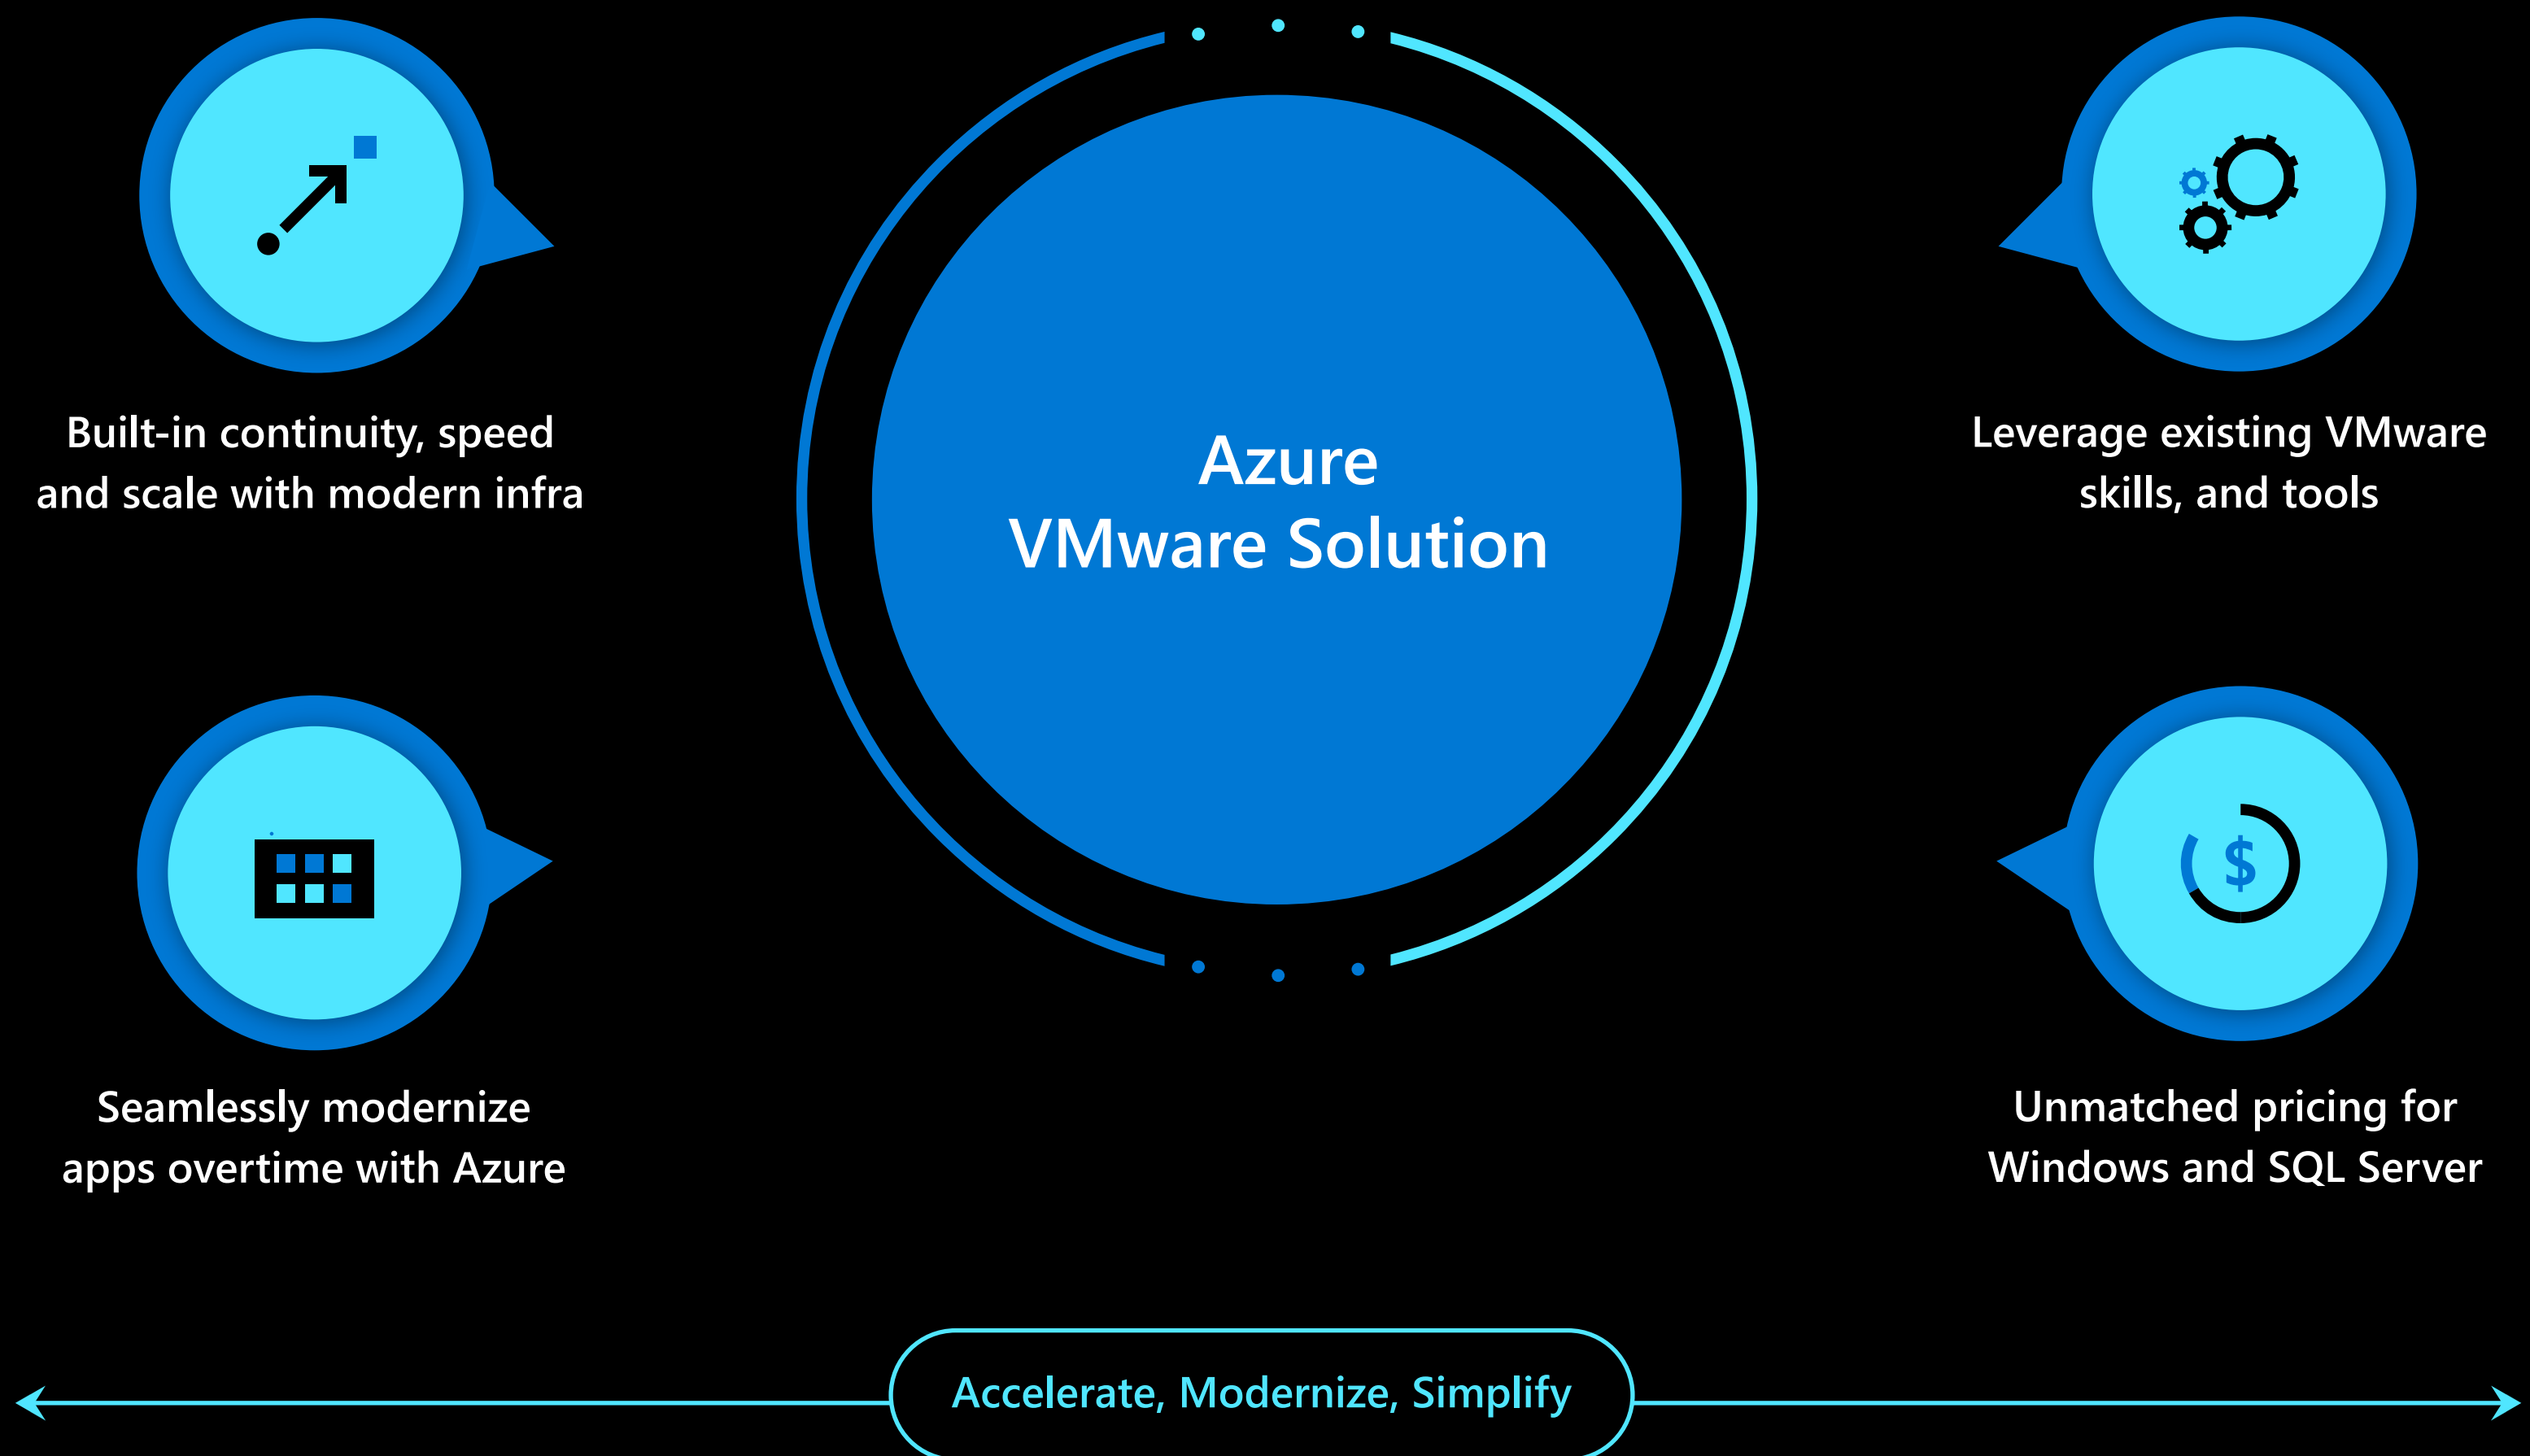

What is Azure VMware Solution?

- It is a comprehensive VMware environment on dedicated Azure infrastructure. Built by Microsoft and VMware.
- It runs your VMware workloads natively on Azure, supported and operated by Microsoft.
- It allows you to manage, and secure applications across VMware environments and Microsoft Azure with a consistent operating framework.

Cloud Migration Strategies:

Leveraging a TOGETHER strategy

Migrate and Extend VMware workloads to the cloud

Azure VMware Solution common use cases