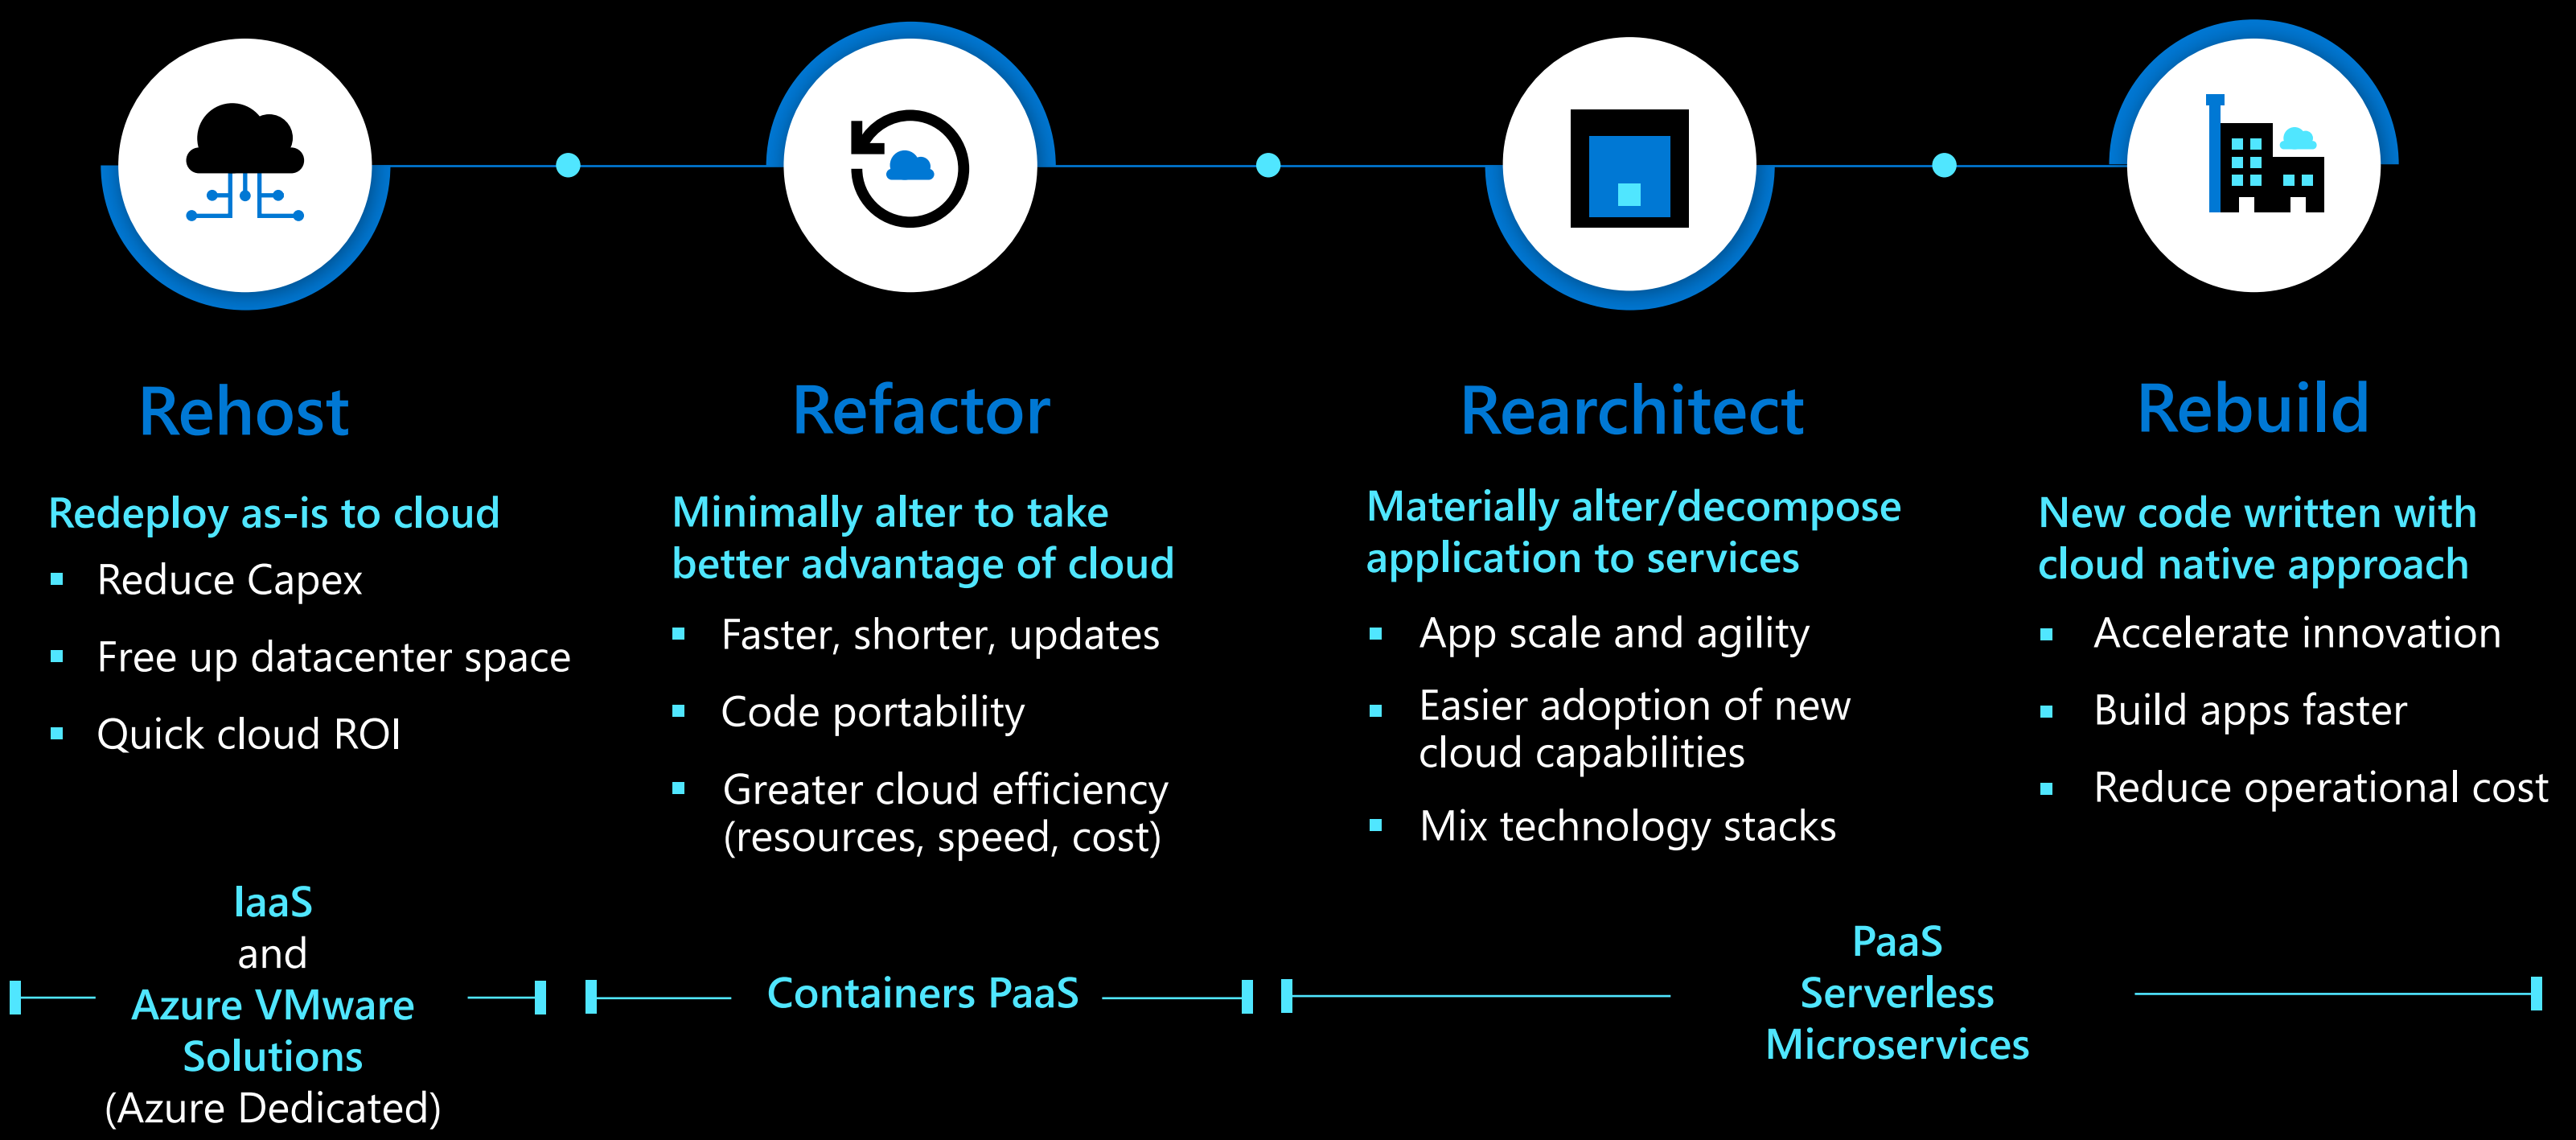

What is Azure VMware Solution?

- It is a comprehensive VMware environment on dedicated Azure infrastructure. Built by Microsoft and VMware.
- It runs your VMware workloads natively on Azure, supported and operated by Microsoft.
- It allows you to manage, and secure applications across VMware environments and Microsoft Azure with a consistent operating framework.

Cloud Migration Strategies:

Leveraging a TOGETHER strategy

Migrate and Extend VMware workloads to the cloud

Azure VMware Solution common use cases