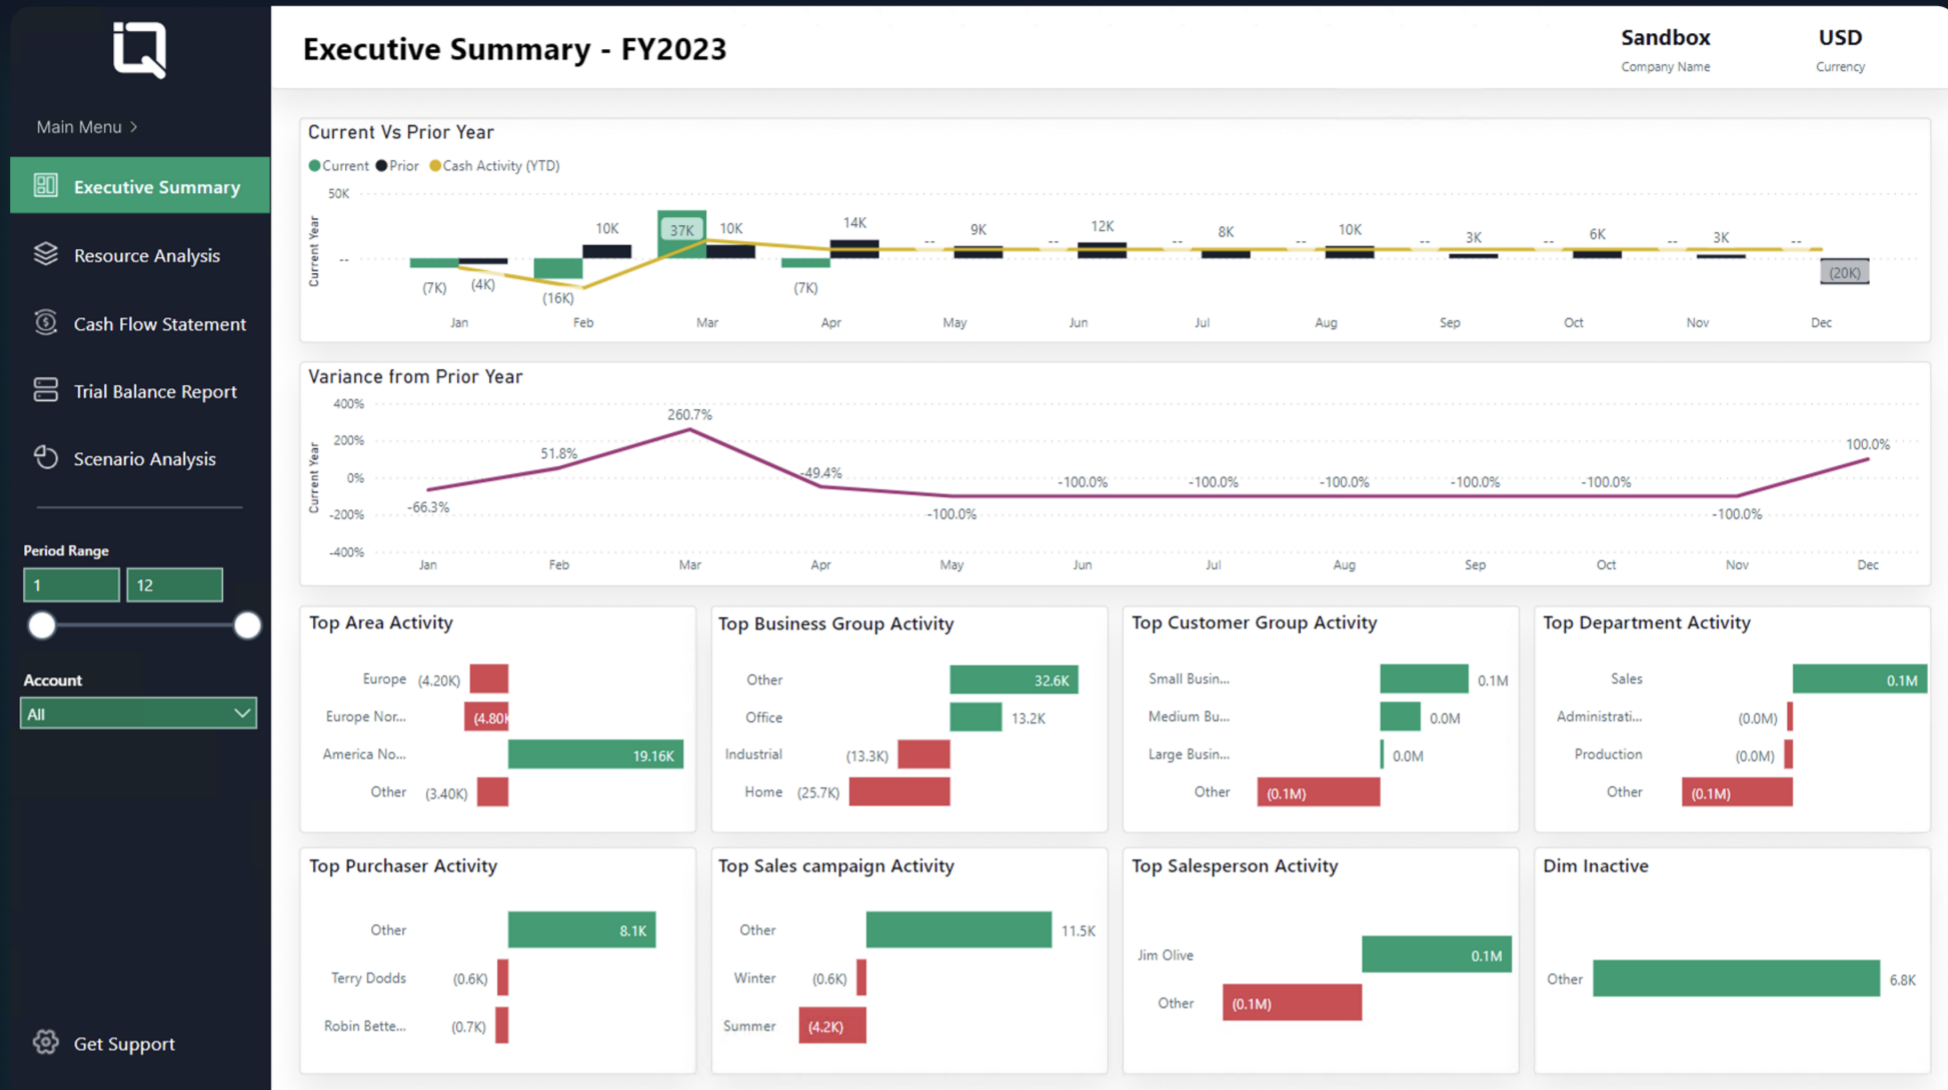

Unlocking cash flow insights with powerful data models & cloud analytics

Connector

Access your Business Central data

[Learn More](#)

Cashflow

Cashflow Performance Analytics

[Learn More](#)