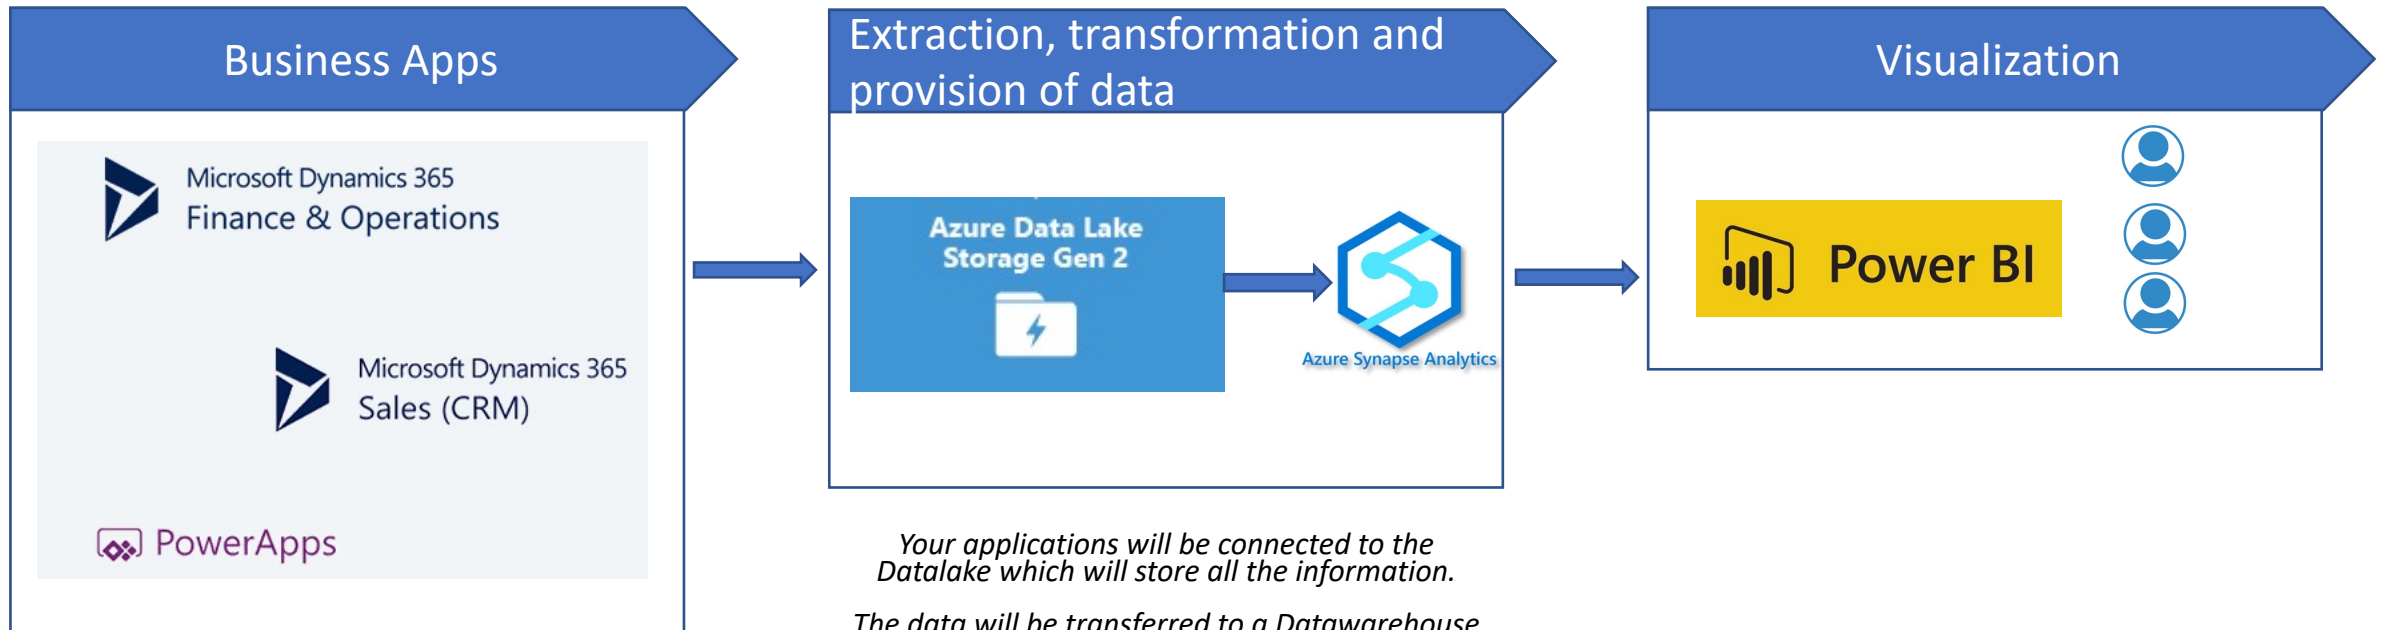

Modern BI Architecture for Business Apps

To meet your needs, it is necessary to build an environment to make data available to your users via PowerBI in realtime with a rich and clear data model.

Your applications will be connected to the Datalake which will store all the information.

The data will be transferred to a Datawarehouse (Synapse Serverless) allowing either direct access to PowerBI or later the creation of specialized Cubes by theme. (Finance, Inventory, Sales etc...)

Modern Datawarehouse