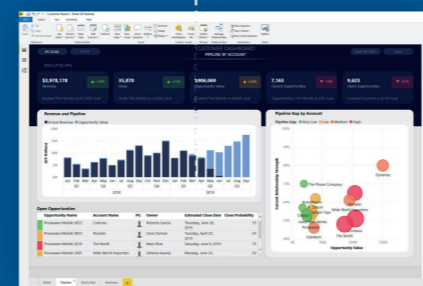

EBIS is a proven partner in business

- Work on the implementation of Power BI systems since the very first version
- Comprehensive support - from consultations, through design and testing to implementation and maintenance phase
- Customer centric approach with a strong focus on the high level of service provision

Power BI

Power BI is a system that offers a comprehensive set of business analytical tools that provide information for the entire organization. It combines many data sources, simplifies their preparation and analysis.

What Power BI can do for your business?

- Compare data from various sources**
 Excel spreadsheets, e-mail marketing systems, social media, streaming data, cloud services and others. All in one place.
- Business data on one dashboard**
 Get access to all your business data from one management dashboard on desktop and mobile version.
- Interactive reports**
 Creating clear reports, with an interesting graphic layout, takes little time, and they are available immediately for the whole company.
- Consistent analysis**
 Power BI is a set of analytical tools for every department of your organization that provide a 360-degree view for business users.
- Constant access to data**
 Follow the results live using data stream and review them from "general to specific" model.