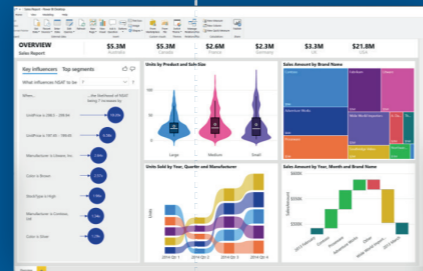

EBIS is a proven partner in business

- Work on the implementation of Power BI systems since the very first version
- Comprehensive support - from consultations, through design and testing to implementation and maintenance phase
- Customer centric approach with a strong focus on the high level of service provision

Power BI

Power BI is a system that offers a comprehensive set of business analytical tools that provide information for the entire organization. It combines many data sources, simplifies their preparation and analysis.

What Power BI can do for your business?

- Compare data from various sources**
 Excel spreadsheets, e-mail marketing systems, social media, streaming data, cloud services and others. All in one place.
- Business data on one dashboard**
 Get access to all your business data from one management dashboard on desktop and mobile version.
- Interactive reports**
 Creating clear reports, with an interesting graphic layout, takes little time, and they are available immediately for the whole company.
- Consistent analysis**
 Power BI is a set of analytical tools for every department of your organization that provide a 360-degree view for business users.
- Constant access to data**
 Follow the results live using data stream and review them from "general to specific" model.