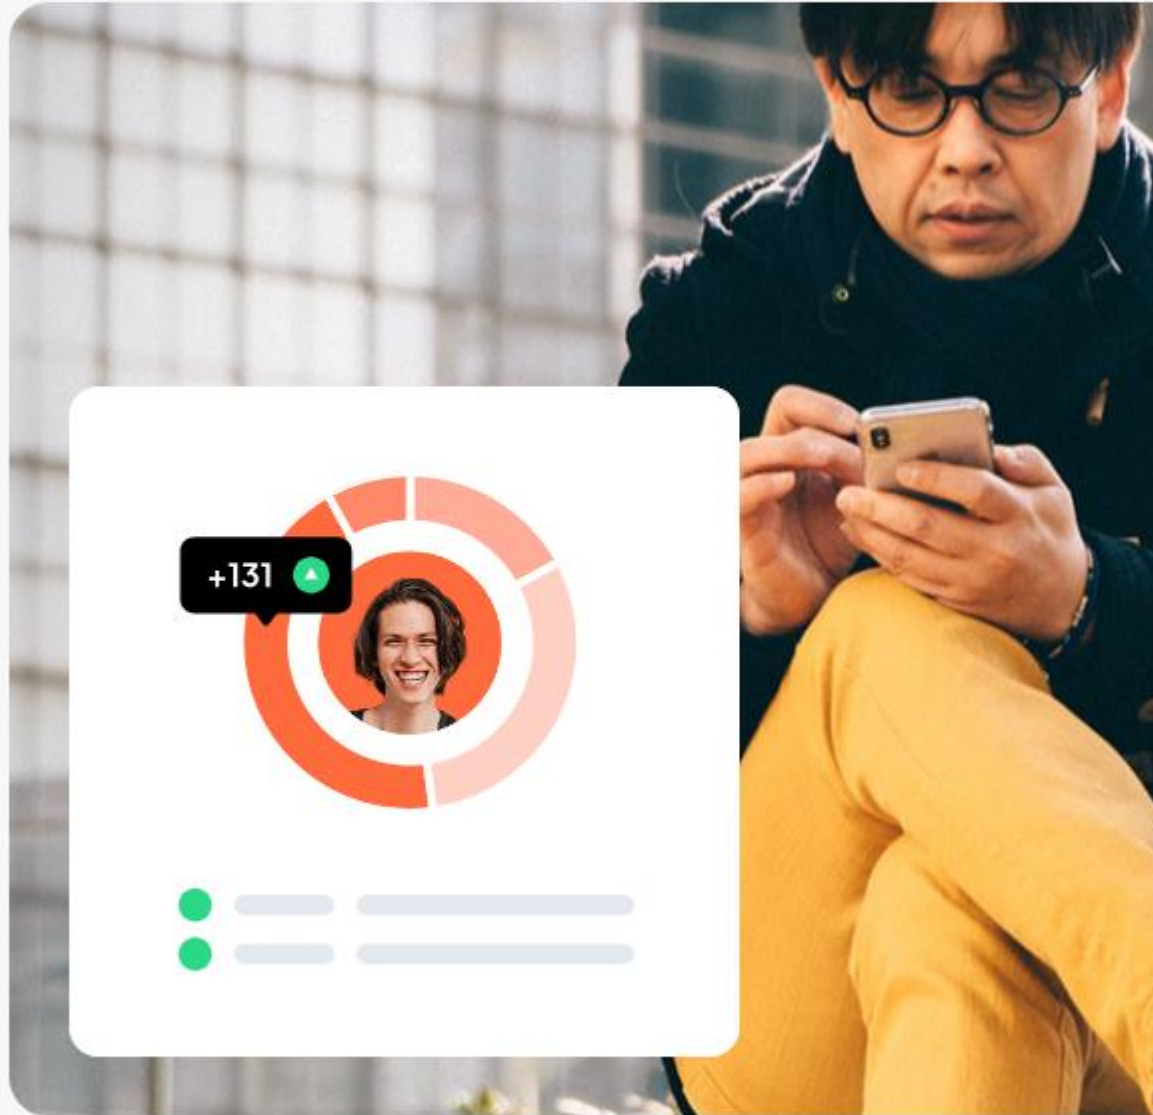

atomate

Empowering businesses with Digital Intelligence

Get started

atomate

2. Effective customer conversions & retention through lifecycle marketing automation

- ✓ AI-Powered marketing strategies for omni-channel excellence
- ✓ Fastest response times at all touch-points
- ✓ Automatic scaling campaign tools
- ✓ Automated Opportunity Identification through LTV enhancement algorithms