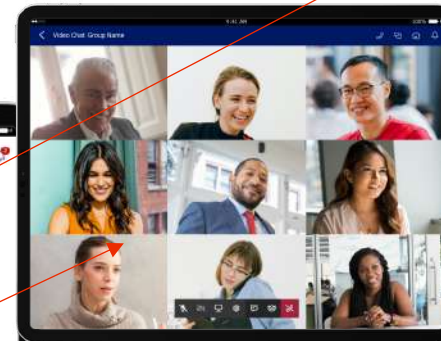

PARTY EVENING

DJ Night

Use a Virtual DJ. The last night where we will have a live stream and a party DJ. People can earn prizes through the week and get to request songs to the DJ.

The DJ can be Live Streamed through our Platform with a full Virtual Back set as if you were in a club. During this time the DJ can push out quizzes and vote for music ect. Also reveal the Winner in the Leader Board Race

After session virtual networking – Social events done virtually

We could make tiles for the end night. Each room is it's own universe.

Room 1: Prohibition bar with a video chat with a cocktail maker from home

Room 2: A video chat with a Wine tasting experience

Room 3: Cooking class – ready steady cook couples /family

Room 4: Meet the Leadership

Unlimited rooms of entertainment

CONSENSUS
Impossible, Is Possible!