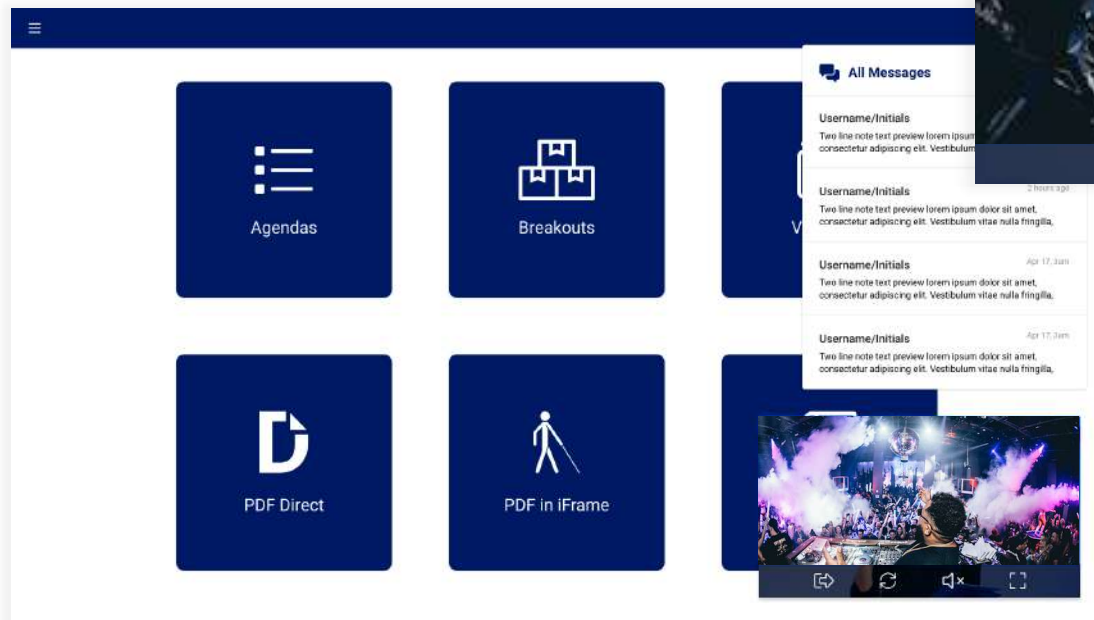

DJ Night

Use a Virtual DJ. The last night where we will have a live stream and a party DJ. People can earn prizes through the week and get to request songs to the DJ.

The DJ can be Live Streamed through our Platform with a full Virtual Back set as if you were in a club. During this time the DJ can push out quizzes and vote for music ect. Also reveal the Winner in the Leader Board Race