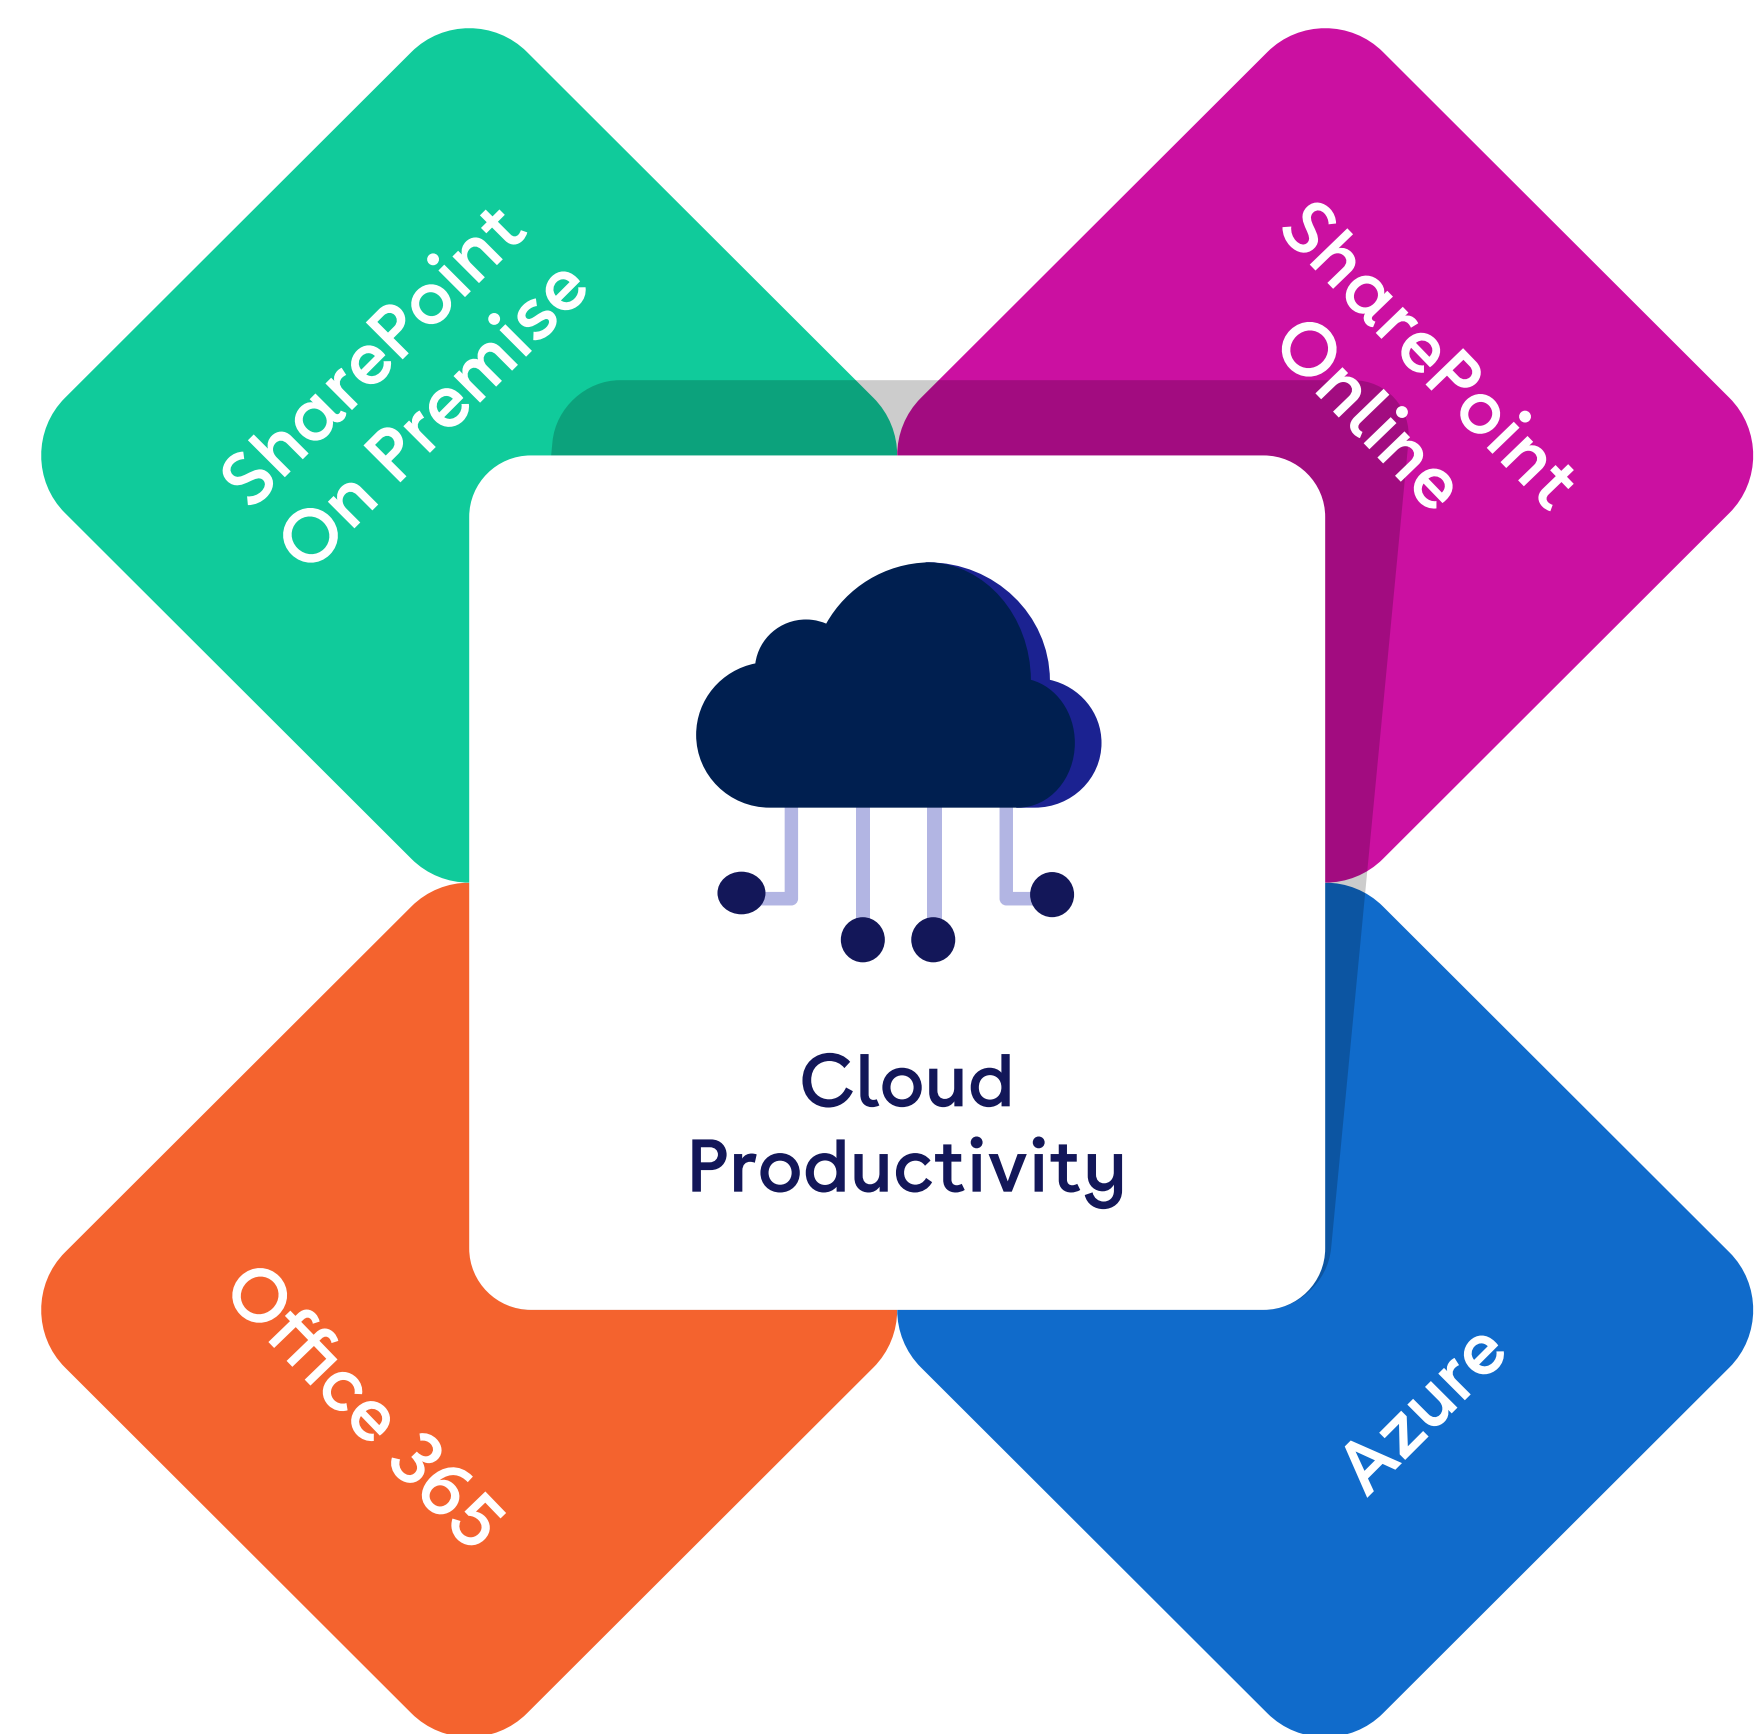

Drive your digital Transformation

End-to-end service offerings for Microsoft Dynamics ERP and CRM, Cloud Productivity and Software Services

Silver
Microsoft Partner
Small and Midmarket Cloud Solutions

www.sirocotech.com

sales@sirocollc.com

(844) 708-0008

EXPERTISE