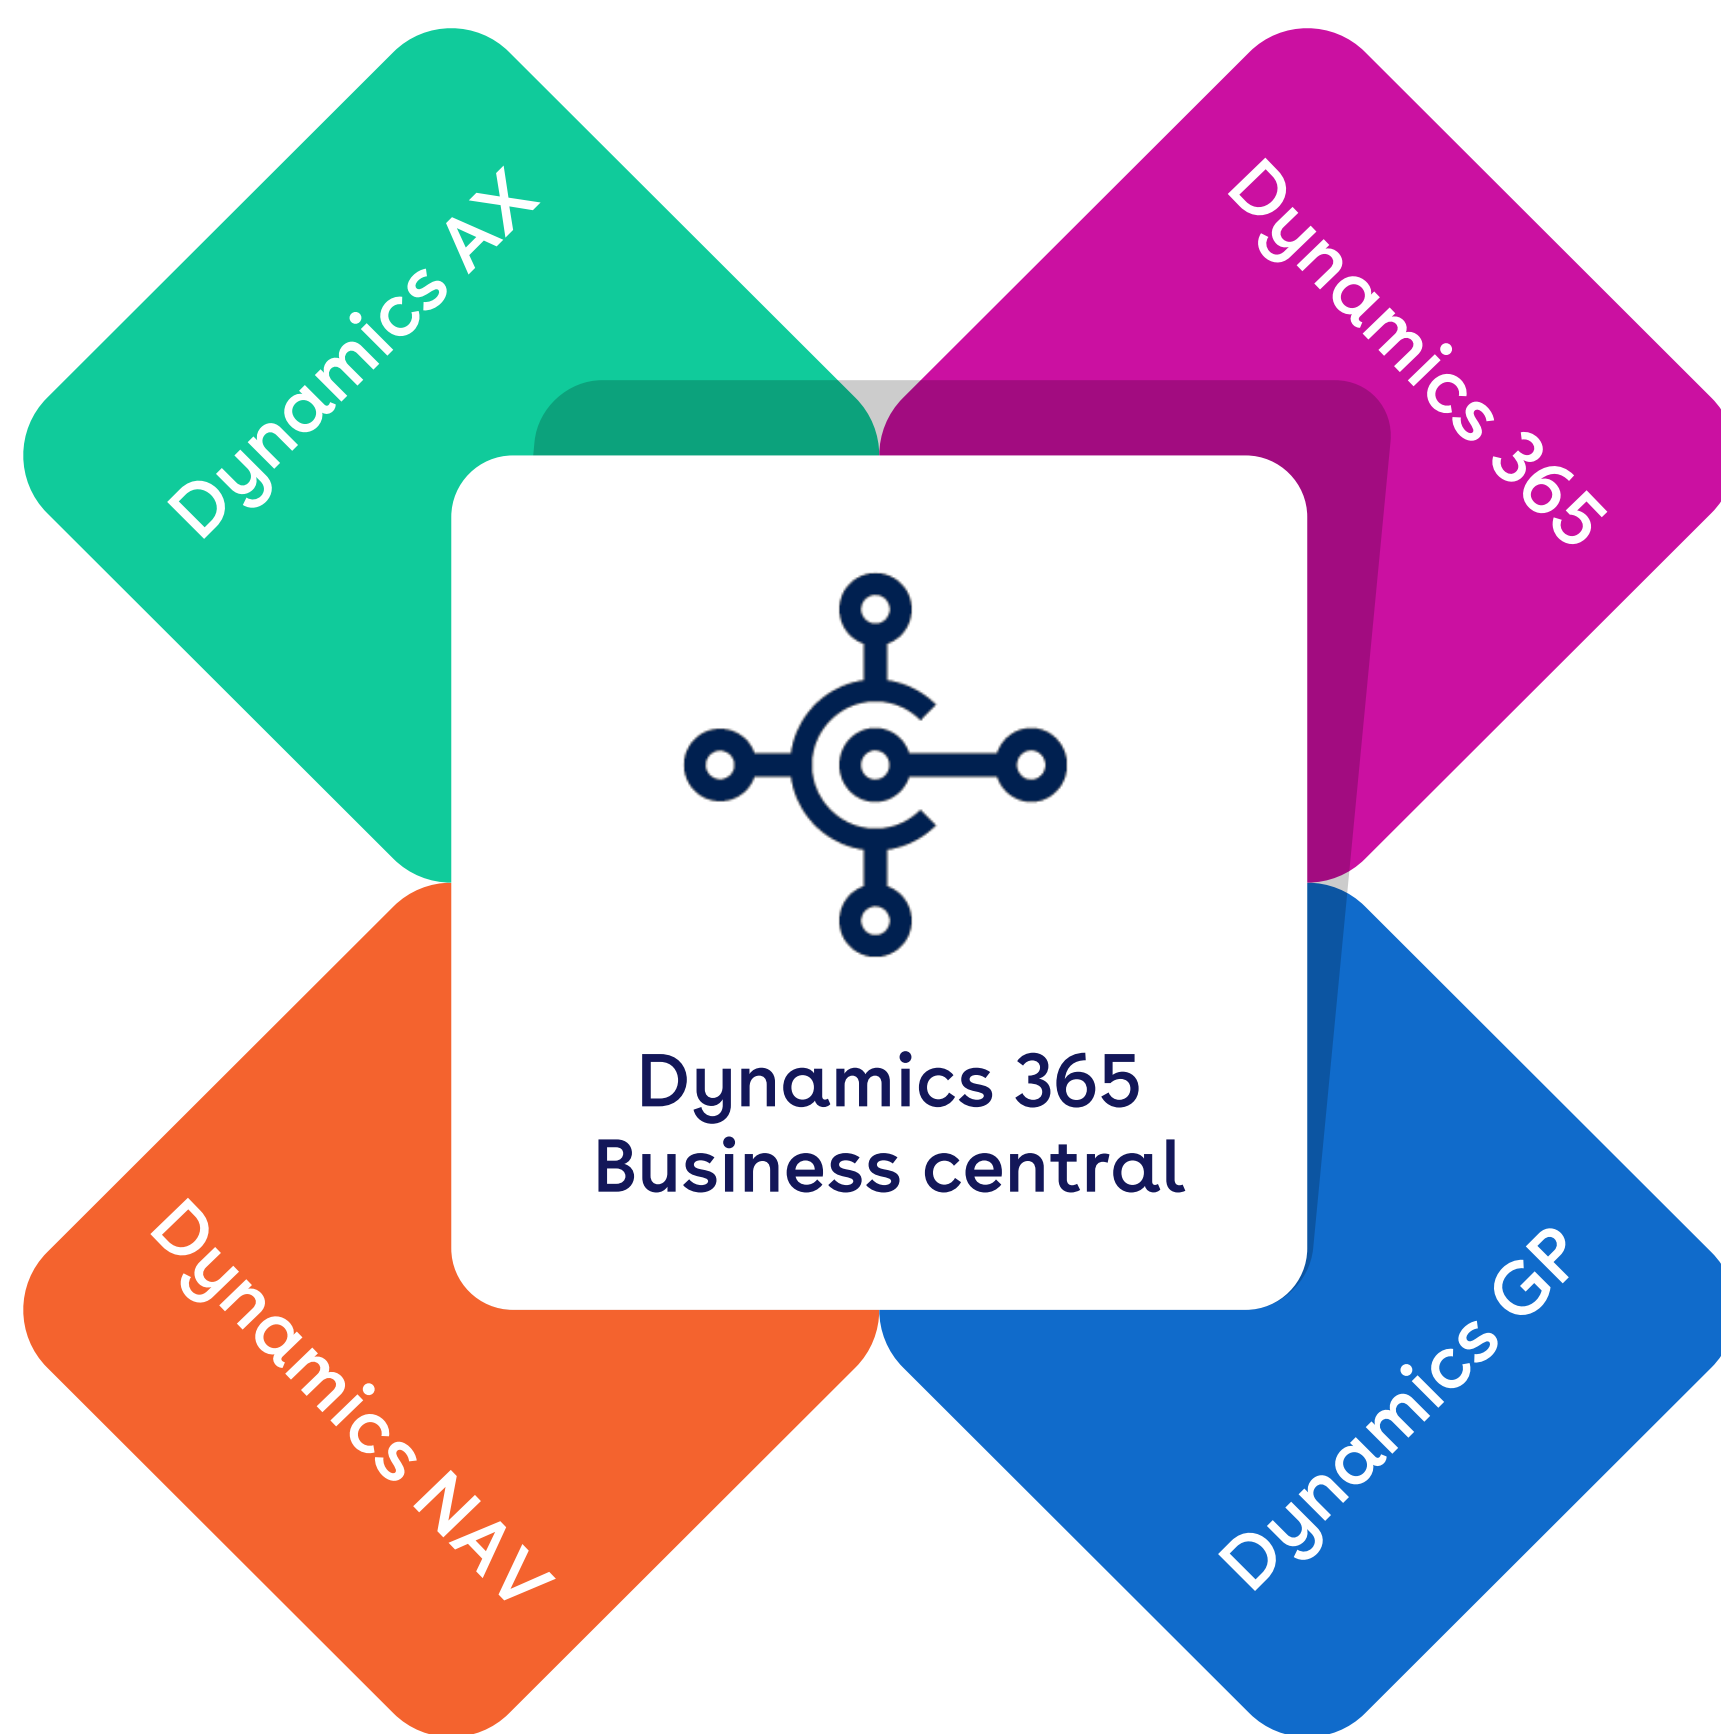

Drive your digital Transformation

End-to-end service offerings for Microsoft Dynamics ERP and CRM, Cloud Productivity and Software Services

Silver
Microsoft Partner
Small and Midmarket Cloud Solutions

www.sirocotech.com

sales@sirocollc.com

(844) 708-0008

EXPERTISE