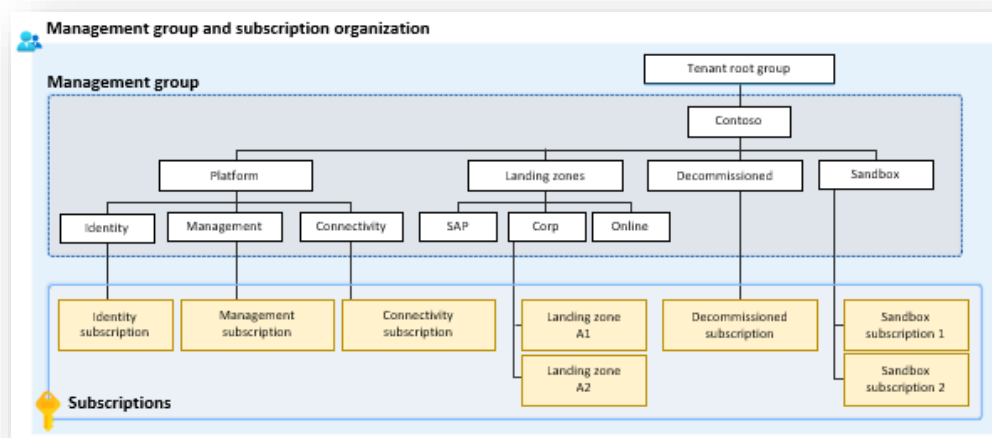

Why our clients decide on our help

- They deploy the cloud in an orderly and predictable manner
- They are sure that the implementation complies with their security requirements
- Cloud management is performed in the manner recommended by the solution provider
- They can entrust the implementation of services to partners without fear of losing control of the environment