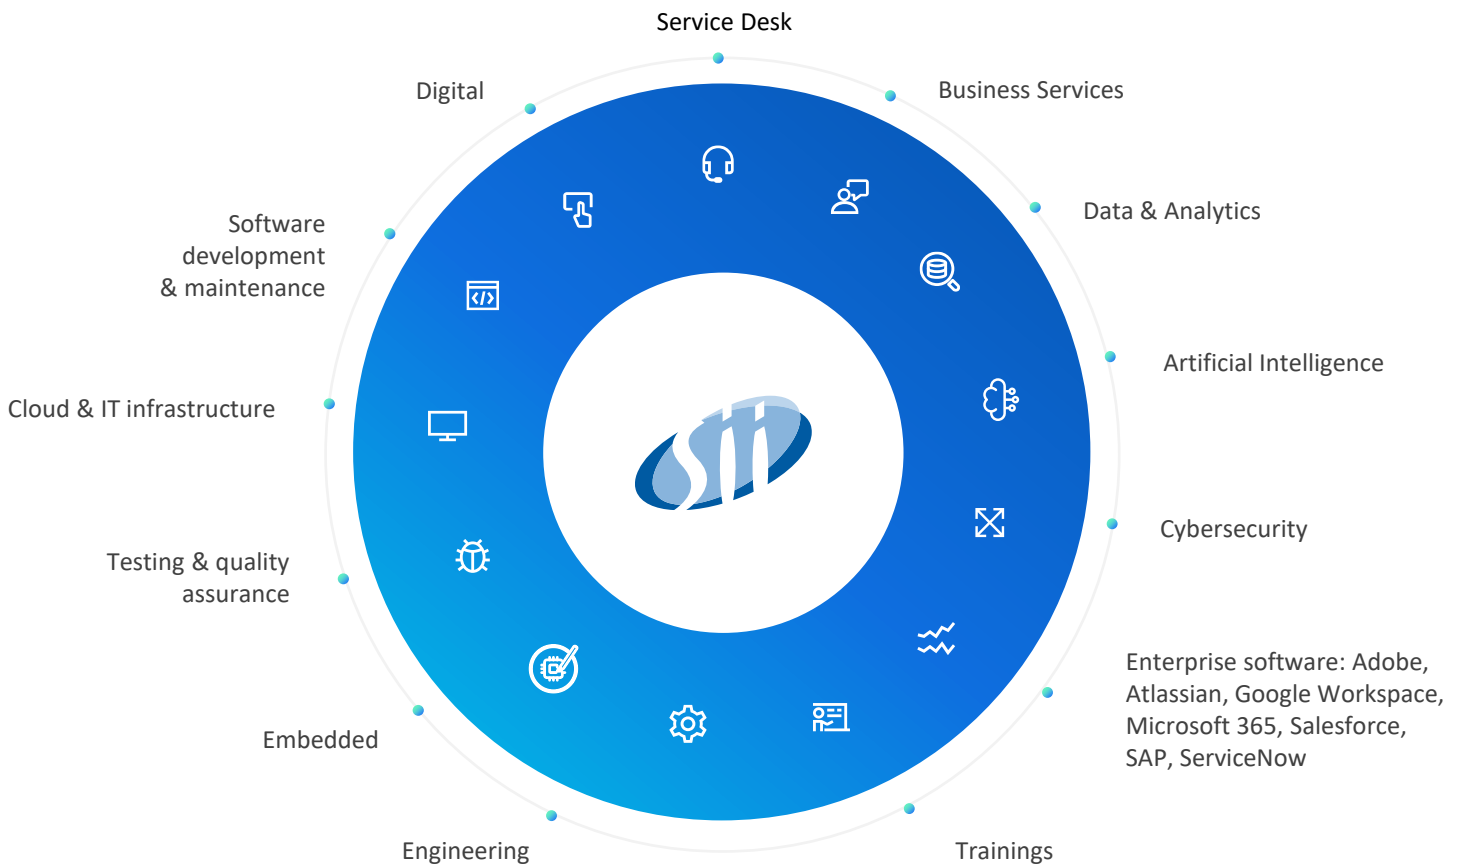

Offer – One-stop shop

All services you need provided by one company

Tangible Benefits / Desired Outcomes

- ✓ You take care of your business development - we take care of the cloud
- ✓ Our architects will support you in the latest technologies
- ✓ We are ready to maintain your infrastructure with dedicated support team

Microsoft Cloud

Why Sii

600 certified experts

Solution Architects, Network Engineers, Security Engineers, DevOps Architects, Data Engineers, Azure Administrators, Azure Developer, Cybersecurity Architects, D365 Consultants, Power BI Analysts

Leading cloud services

Microsoft Azure, Microsoft 365, Dynamics 365, Power Platform

Innovative industry solutions

For manufacturing banking, healthcare, real estate and public sectors

End-to-end Project Support

Mrom preliminary data analysis, target model creation, implementation on dedicated devices to maintenance