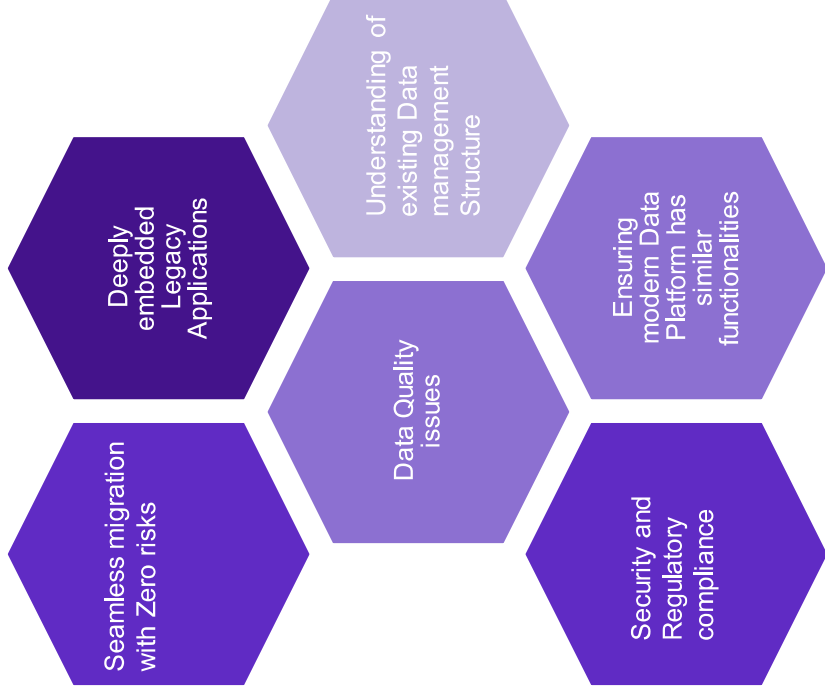

Business Drivers

Technology Drivers

Data Availability

Data Demarcation

Security and Compliance

Resilient and Scalable platform

Addressing the Challenges of Data Modernization

Key Levers

- Migrate**
Migrate the Data to a modern Data platform
- Modernize**
Leverage the power of Azure for capacity, elasticity, advanced tools, variety of services
- Transform**
Reduce the processing time, improves performance, improve visualization and reduces ETL/ ELT complexities
- Optimize**
Eliminate Silos, Multiple data marts, enterprise data warehouses, and reporting tools and consolidate