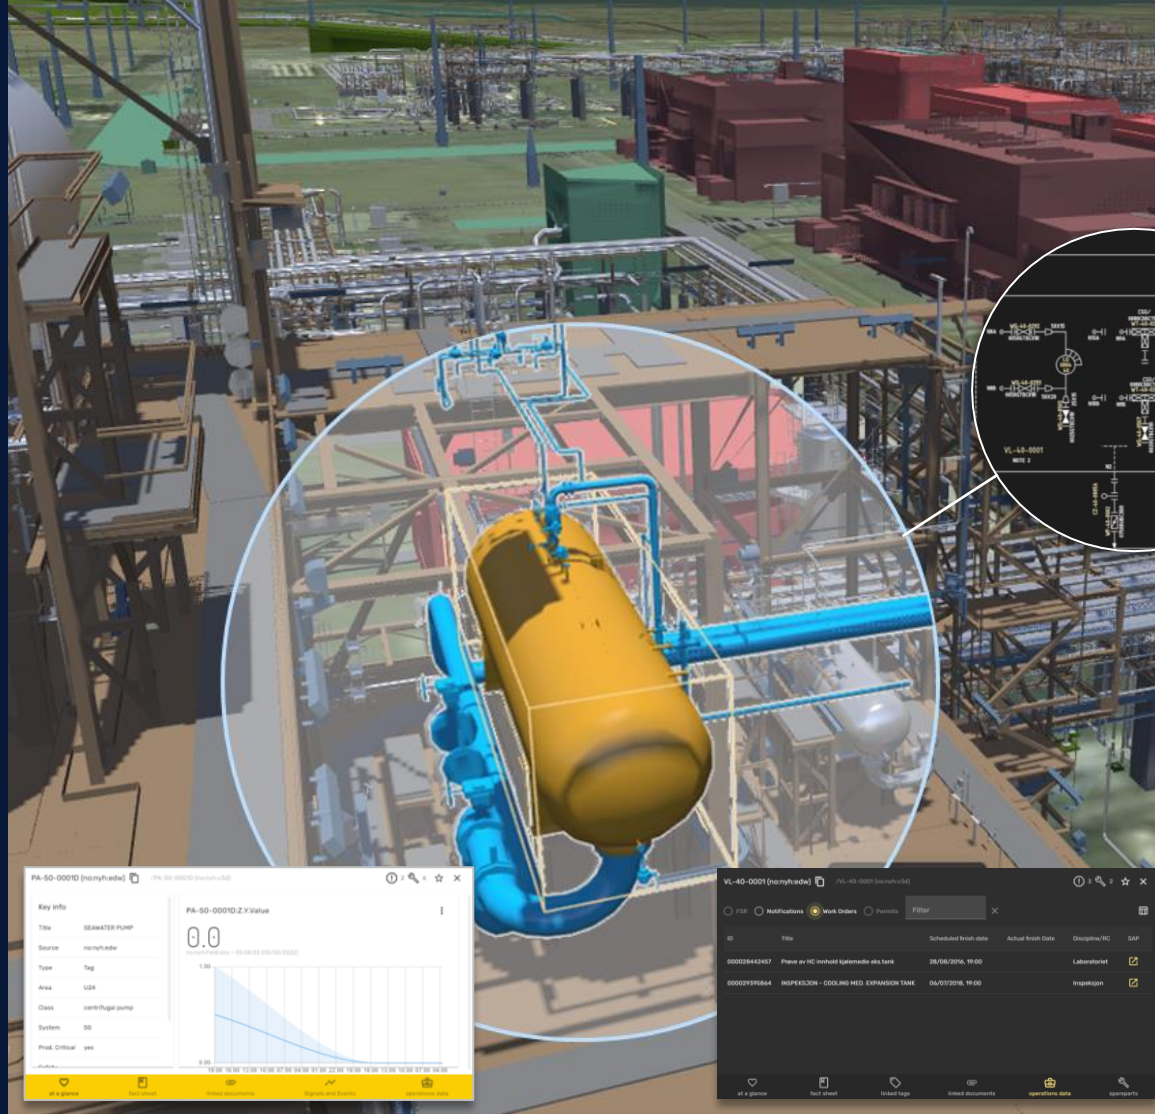

One Global Environment...

An integrated space for all of your assets to drive insights, plan activities, monitor performance, optimize your facility, and ensure safe operations

...fully Contextualized IT & OT Data...

Interoperable platform that can ingest and contextualized any data

- ↳ 3D Models, Laser Scans, 360 images
- ↳ Real-time & Historic Data
- ↳ Engineering Documents
- ↳ Maintenance & Inspection Data
- ↳ Permitting
- ↳ Process Models

Rich Data Driven Visualizations ...

Move seamlessly between 2D/3D models that bring together data from multiple sources enabling new capabilities

- Live P&ID
- Simultaneous Operations
- Risk Visualizations
- Isolation Planning

...powered by advanced analytics and simulation

20 years of industry leading simulation and modelling experience powering the dynamic digital twin

- Proactive Technical Monitoring
- 'What-if' scenario planning
- Predictive Failure Analysis
- Control Loop Monitoring
- Virtual Measurements