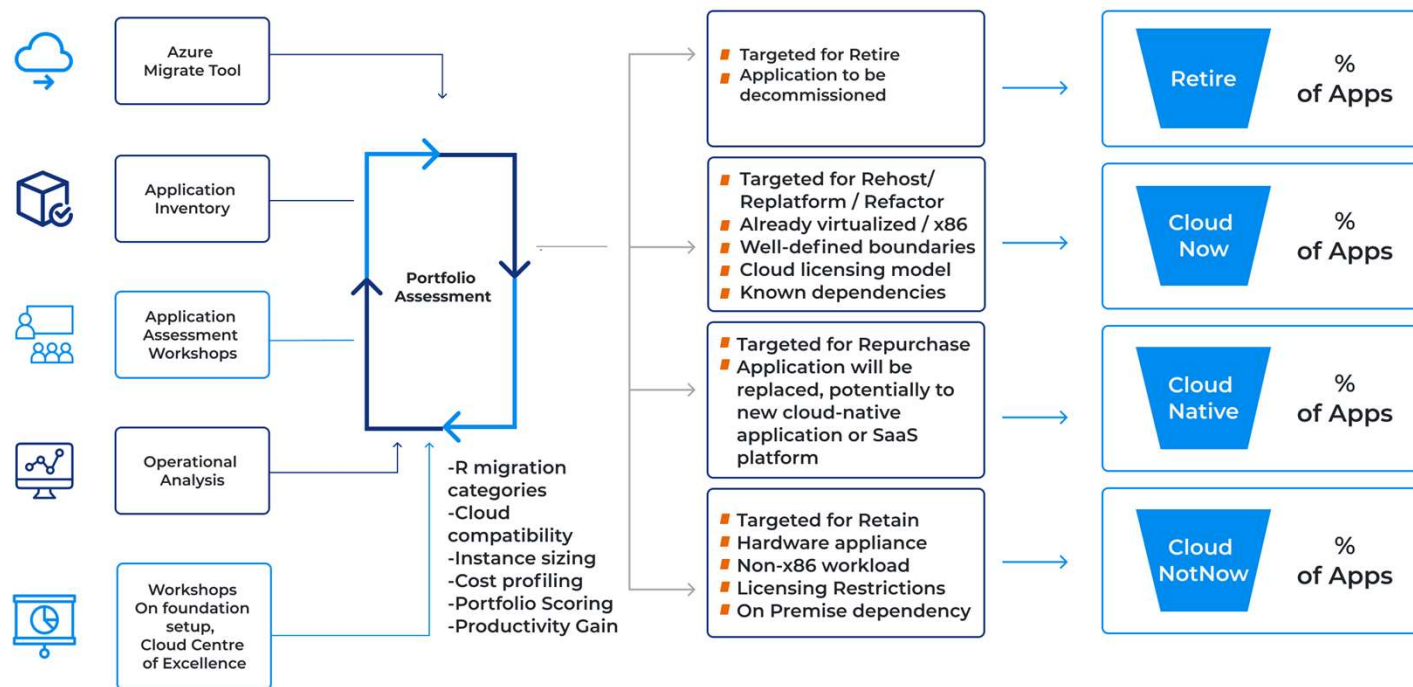

The assessment will identify the view across re-hosting, rearchitecting, refactoring, rebuilding, or replacing the applications to be migrated as per Azure Cloud Adoption Framework & Well-Architected Framework instead of simple lift & shift.

ASSESSMENT

- Define migration category for each application
- Create application clusters based on dependency map
- Define vendor involvement for COTS
- Categorize applications for cloud services
- DR & Backup requirement
- Upgrade requirement for Life Cycle Management

FINAL REPORT

- Migration category for each application
- Target VMs types and sizes
- Application move-groups for sprints
- Network/firewall requirements
- Security Groups to be created and configured
- Approach for re-platform and re-architect
- Interfaces required for hybrid architecture
- Direct Connect/VPN requirements

Azure Migration Assessment Framework

Blazeclan will assess infrastructure with application workloads and subsequently determine the required sizing, the right treatment, and the target architecture.

Azure Arc Implementation Approach