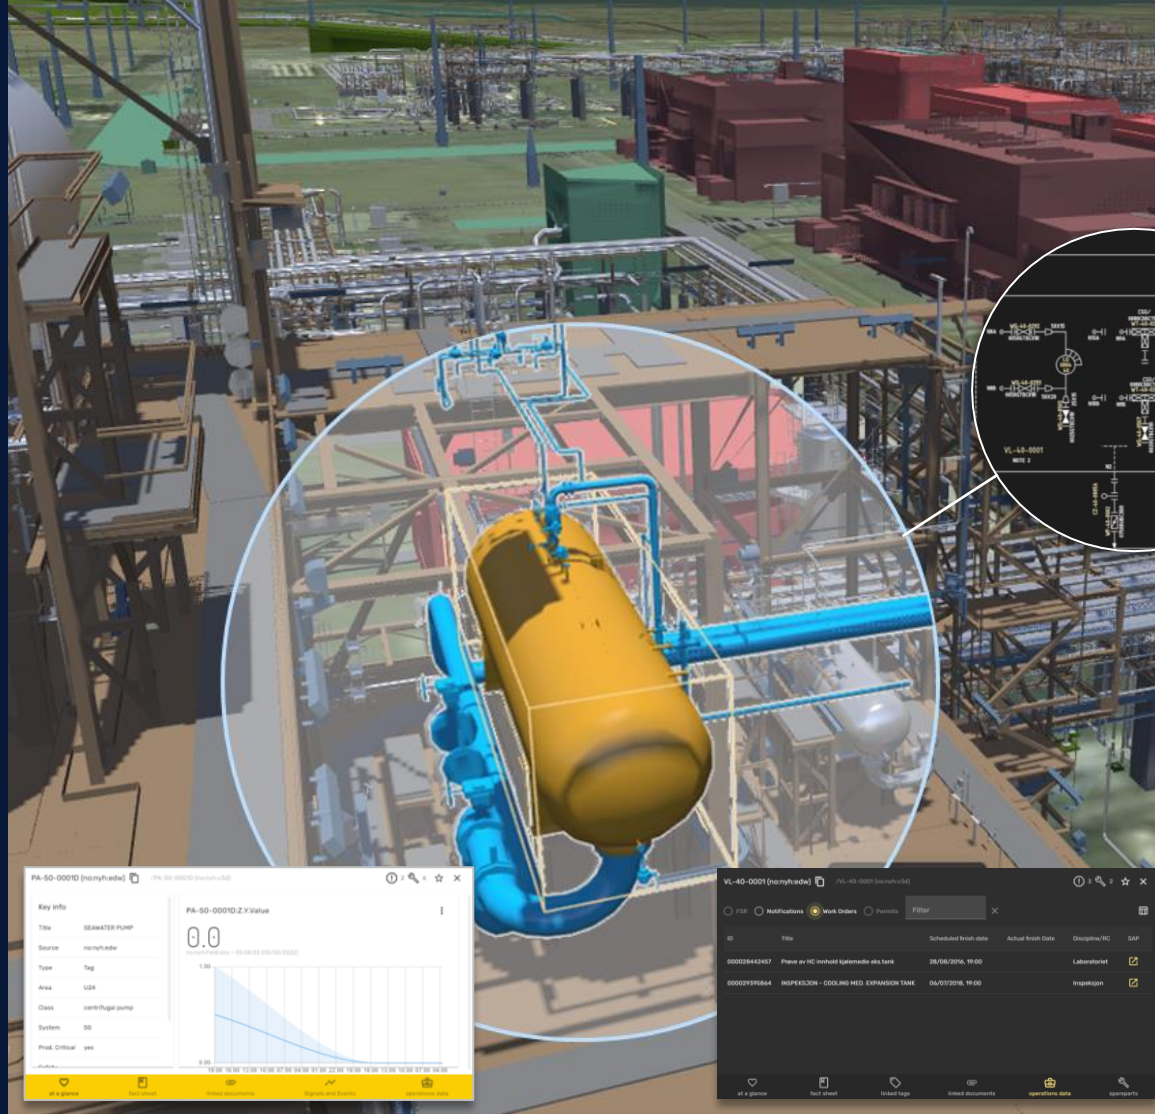

KONGSBERG

Kognitwin® - Your Industrial Work Surface

Kognitwin places the user at the center, regardless of discipline or function, enabling an intuitive and efficient data-driven experience that drives value across a broad range of business benefits

One Global Environment...

An integrated space for all of your assets to drive insights, plan activities, monitor performance, optimize your facility, and ensure safe operations

...fully Contextualized IT & OT Data...

Interoperable platform that can ingest and contextualized any data

- ↳ 3D Models, Laser Scans, 360 images
- ↳ Real-time & Historic Data
- ↳ Engineering Documents
- ↳ Maintenance & Inspection Data
- ↳ Permitting
- ↳ Process Models

Rich Data Driven Visualizations ...

Move seamlessly between 2D/3D models that bring together data from multiple sources enabling new capabilities

- Live P&ID
- Simultaneous Operations
- Risk Visualizations
- Isolation Planning