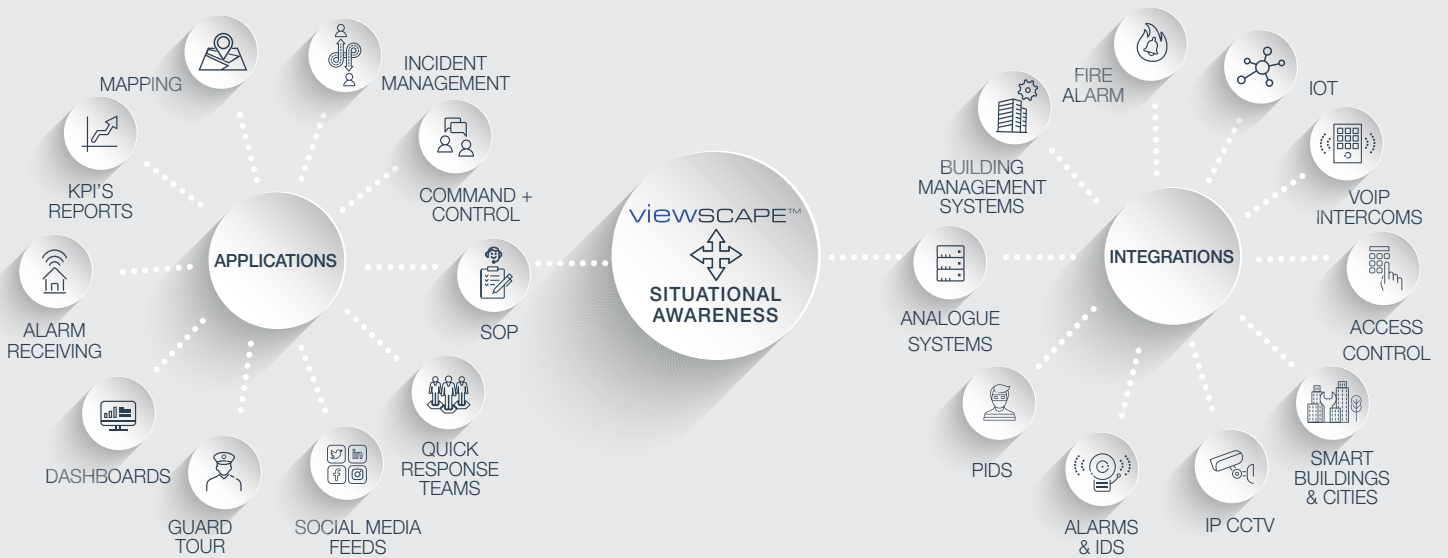

viewSCAPE™

INTEGRATED SECURITY APPLICATION PLATFORM

Veracity's modular approach to integrated security systems

Multiple security applications and systems may be integrated into a full Command & Control system offering full situational awareness with video surveillance, alarm receiving and incident management.

Many different third-party systems may be brought together within VIEWSCAPE and seamlessly integrated along with support for a wide range of current and legacy VMS and NVR systems.

INSTALLATION TYPES **REFERENCE SITES**

Critical National Infrastructure Protection **Tower Bridge, London**

An internationally recognised infrastructure asset of critical importance in the centre of London, the bridge's integrated security control room is a vital tool in identifying potential public safety threats and handles video surveillance, alarm monitoring and incident logging.

Alarm Receiving Centre **National Bank & Zicom, India**

The bank monitors thousands of sites from one control room, using digital video surveillance with integrated alarm monitoring. The bank has made substantial savings in labor costs whilst simultaneously increasing security levels and general safety for the site users.