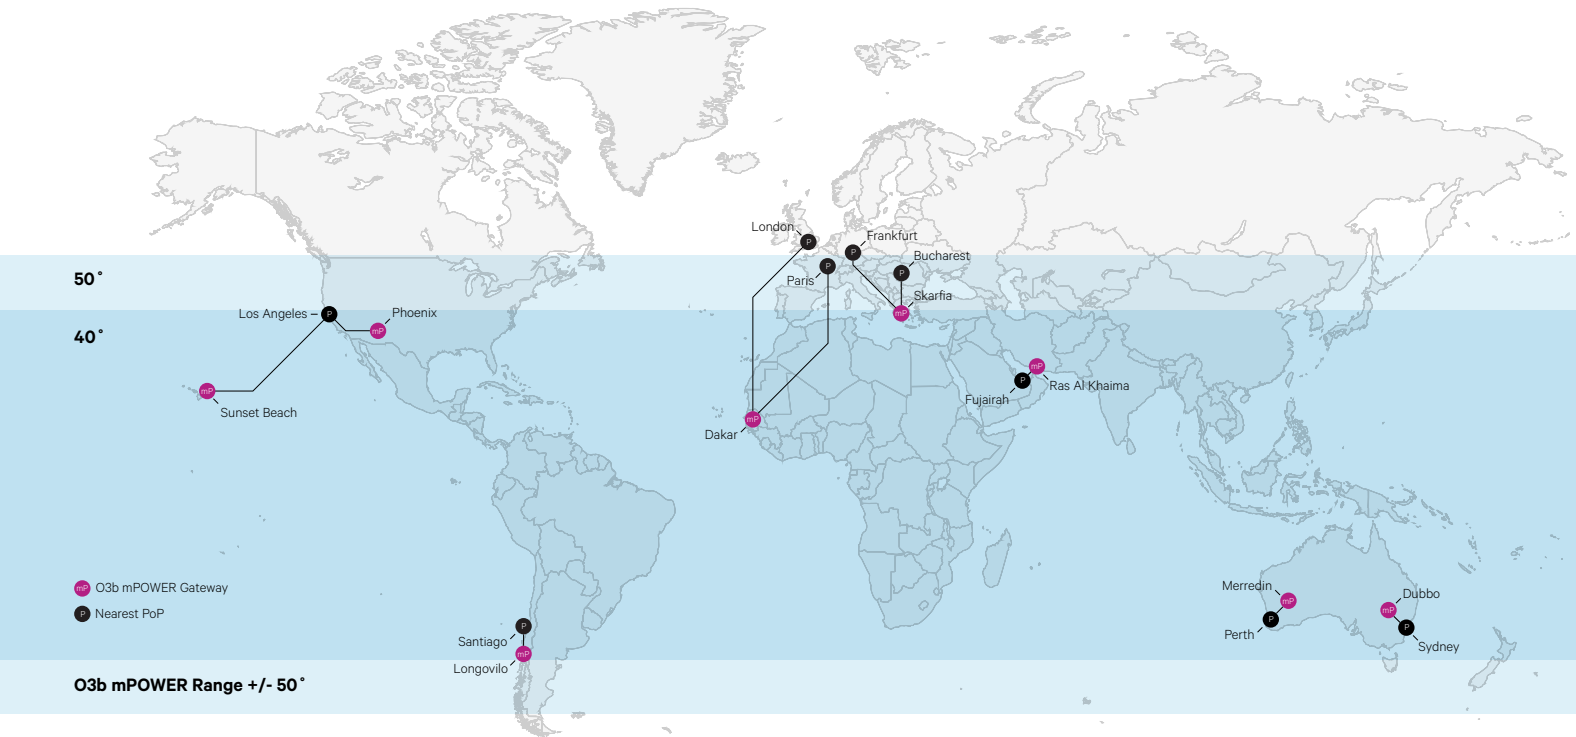

GLOBAL COVERAGE MAP

REIMAGINE CONNECTIVITY FOR BUSINESSES EVERYWHERE WITH ENTERPRISE mPOWERED

Enterprise mPOWERED delivers unrivaled satellite-based performance. With consistent high-throughput and low-latency, it grants a fiber-like service experience—anywhere your customers

operate. Future-proofed, Enterprise mPOWERED will guarantee your customer’s business continuity for the foreseeable future, with reliable high performance.

Learn more about how [Enterprise mPOWERED](#) delivers the broadband reliability, scalability, and cloud optimization your customers need to revolutionize their performance.

Learn more about our full portfolio of services and solutions at ses.com.