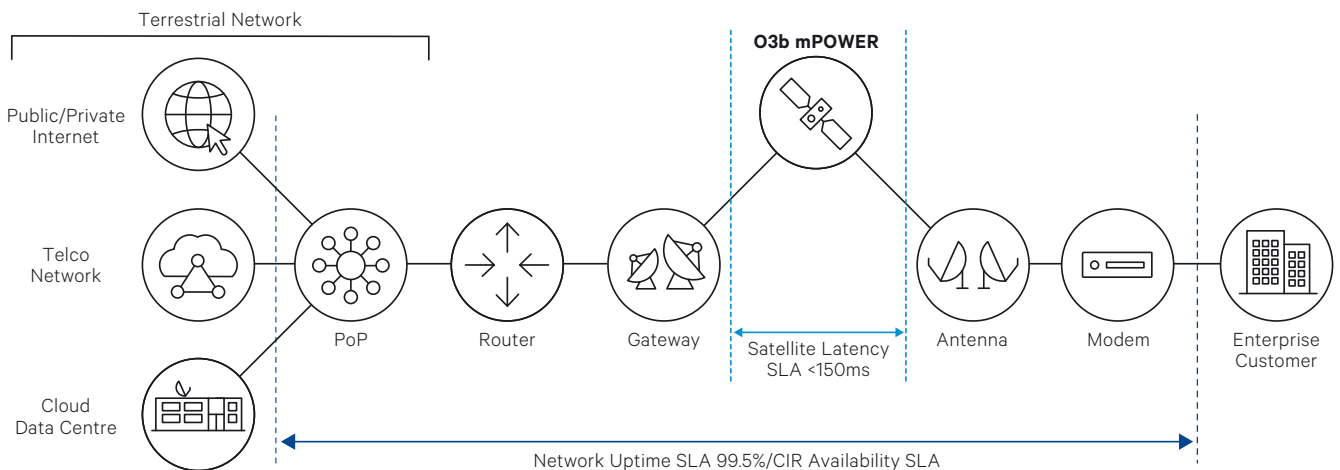

Delivering unmatched satellite-enabled broadband performance – wherever you need it