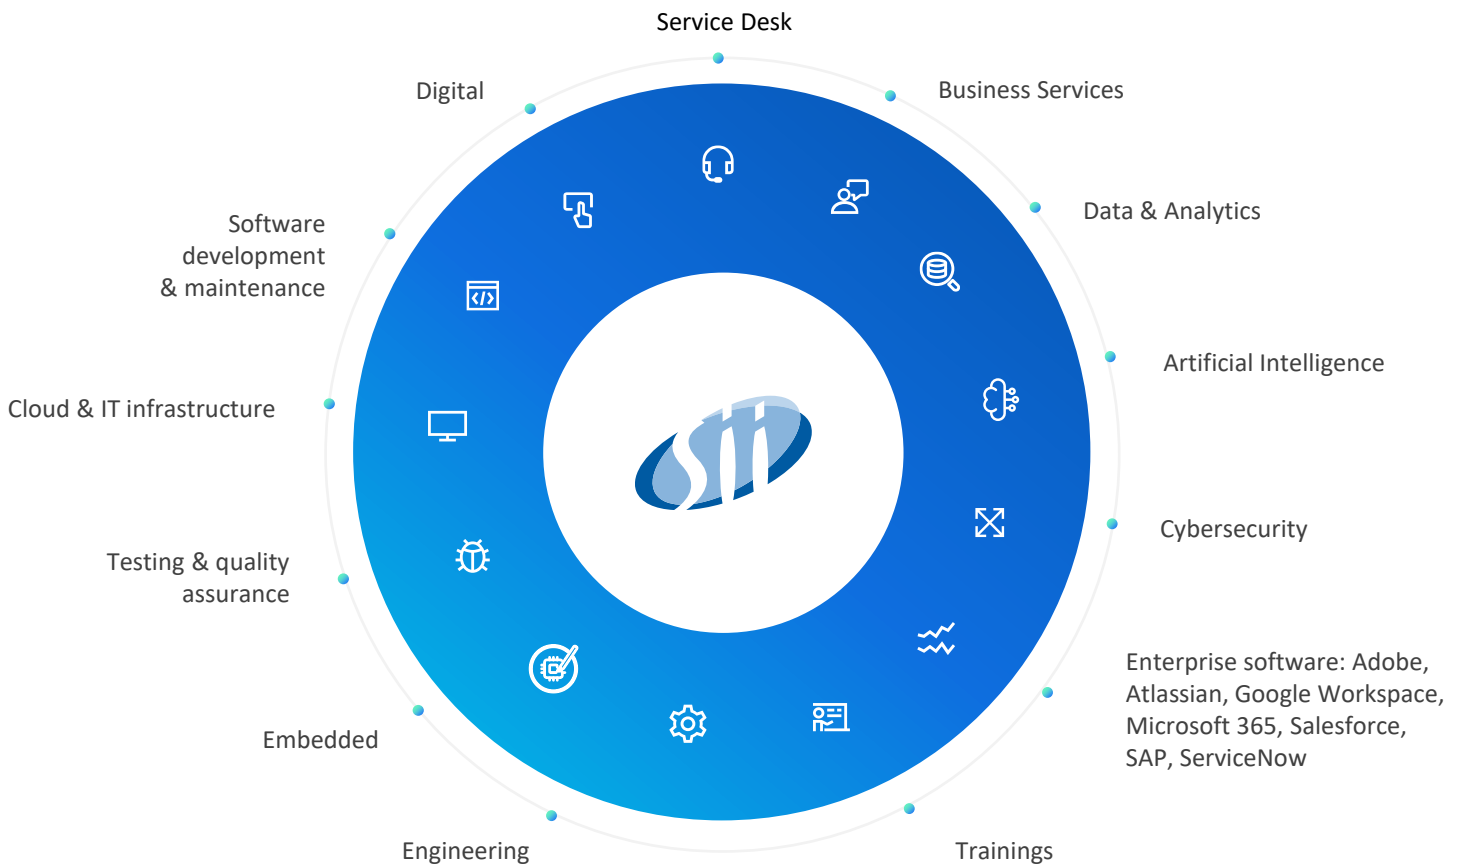

Modern Data Platform is not only the center of business functions in enterprises. It's used in advanced analytics, machine learning, and data science. It also helps to provide data to operational processes so your company can work faster, operate on big amount of data and manage reporting smoothly and proficiently.

What Sii can do for you within Modern Data Platform strategy and architecture service?

Sii would help you to define strategy and architecture fine-tuned for your enterprise by:

- Helping you consciously choose appropriate Azure services and tools to implement with your Modern Data Platform

Modern Data Platform strategy and architecture

– your benefits

- ✓ Analysis describing the role of Data Platform in company business strategy, including Capability Maps and Reference architecture
- ✓ AS-IS Architecture diagram and high-level documentation
- ✓ TO-BE Architecture diagram and high-level documentation
- ✓ Azure Service Cost Estimate using the pricing calculator
- ✓ Roadmap and rough timeline and team size estimates
- ✓ Well-architected analysis and links to whitepapers about Azure best practices

Benefits of Azure implementations with Modern Data Platform

- ✓ Scalability
- ✓ Flexibility
- ✓ Security
- ✓ Cost- effectiveness
- ✓ Integration
- ✓ Real-time analytics

Offer – One-stop shop

All services you need provided by one company