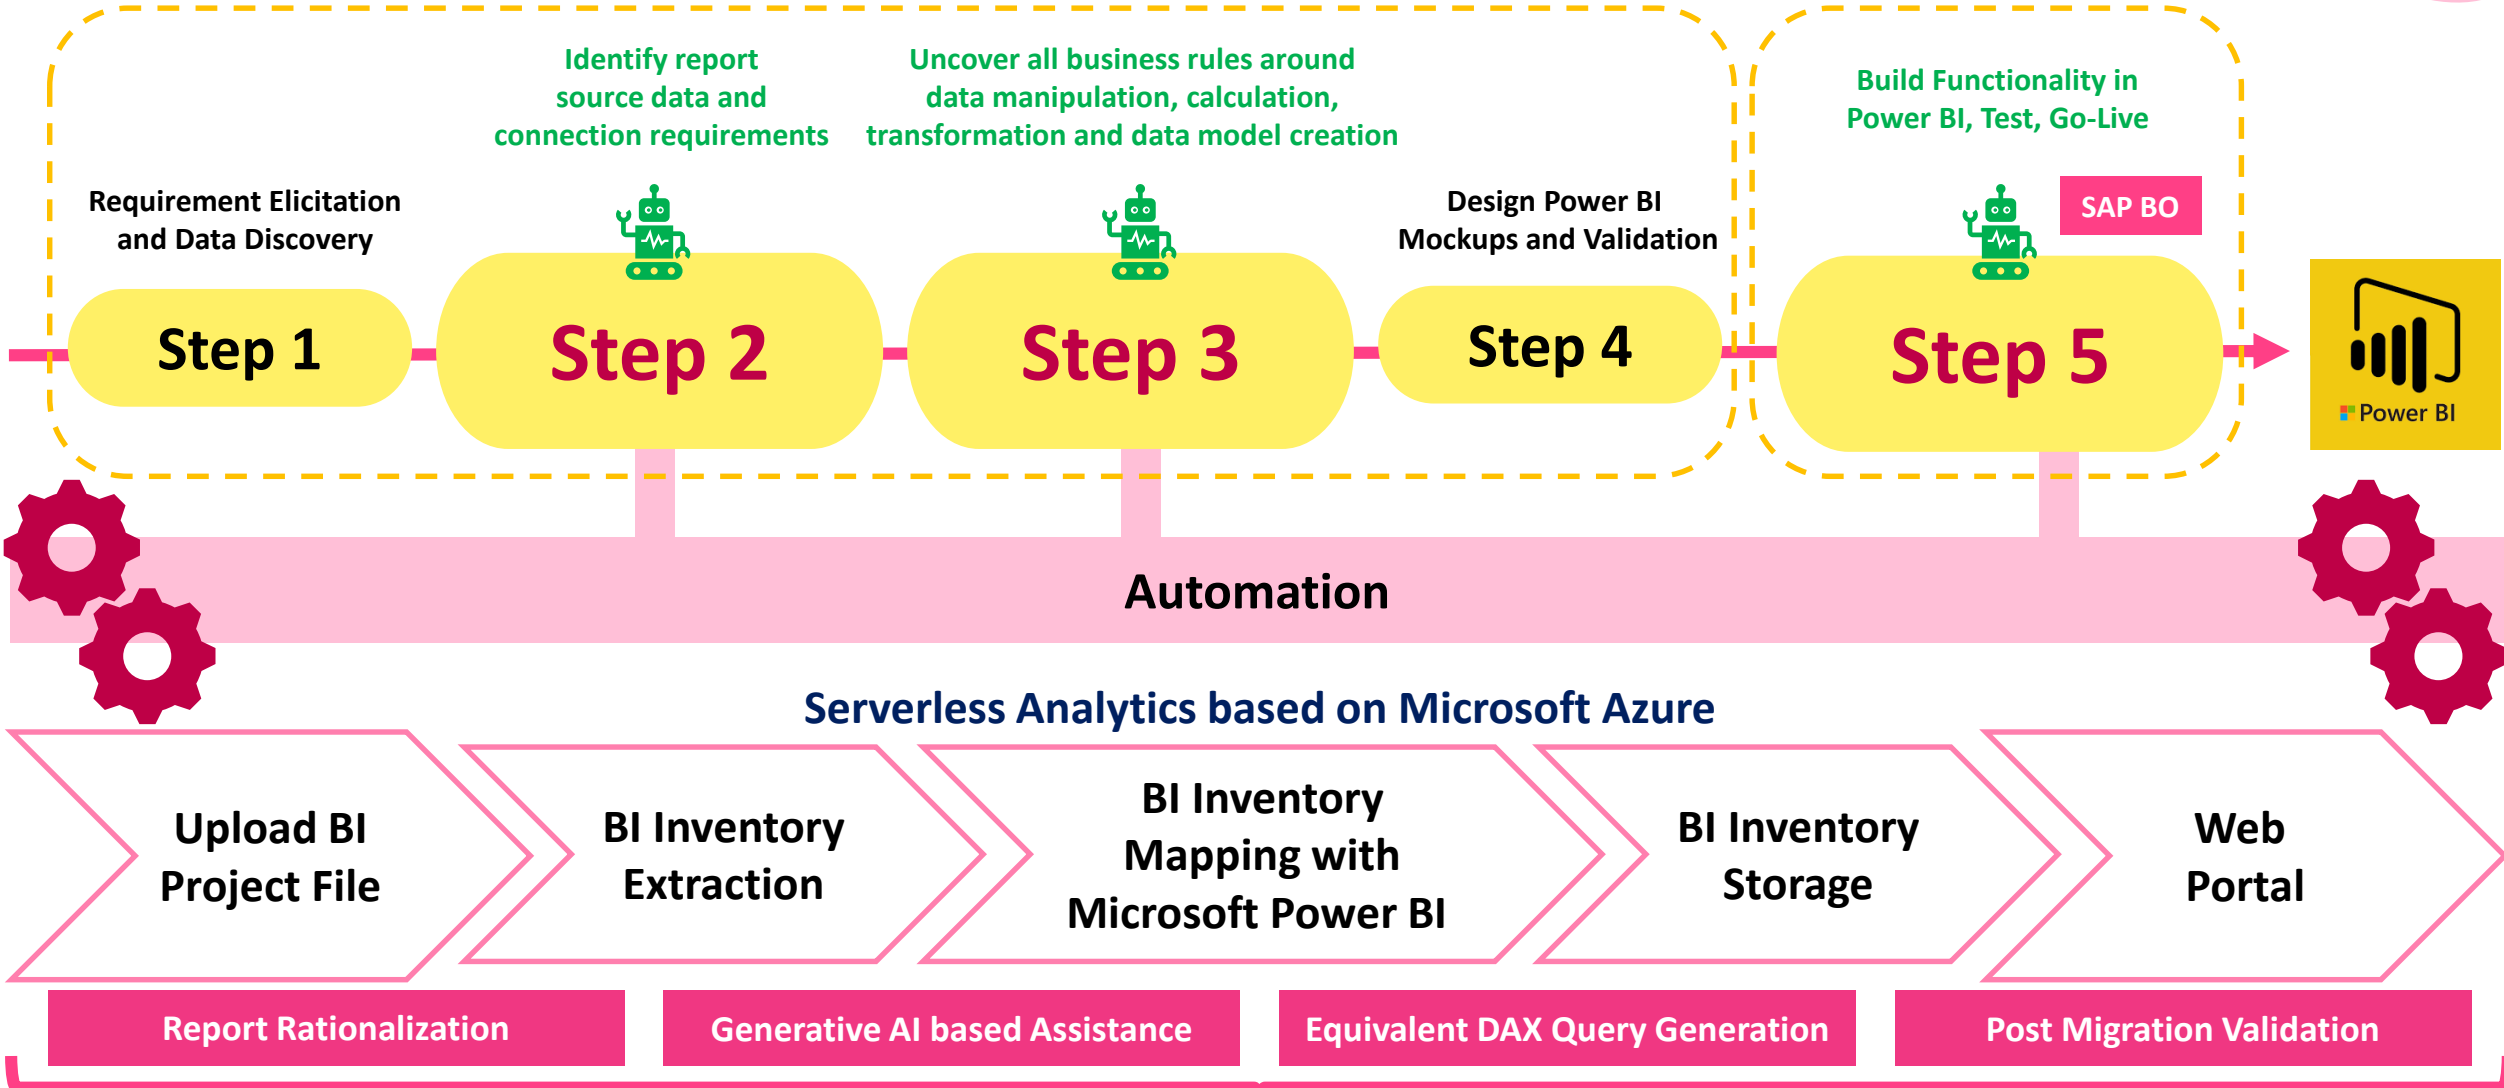

Do you lack the Information about existing Environment?

Our Migration Accelerator is at your Service!!

Just Upload your BI Tool
Asset File

Get readymade initial
Inventory of BI Assets

Value adds from Microsoft Azure!!

AI Assist

GenMate Bot Assistant, DAX Query
Conversion, Visual Recommendations

Validation

Perform Post Migration
Validation and Checks

Report Rationalizer

Time based asset prioritizations
for BI development.

X-BI to Power BI - TCS' Migration Approach with Migration Assistant

Powered By
Azure OpenAI

Save 40% of Migration Time

SAP BO

Report Development Automation is only Applicable in case of SAP BO Tabular Reports. Report development is manual for Tableau and QlikView

Building on belief

X-BI to Microsoft Power BI- Migration Accelerator: Reports Rationalization

Data Source

Data Source wise Segregation

Complexity

Reports with Tables and Visualizations

Report Usage

Last Enhancements
Last Usage