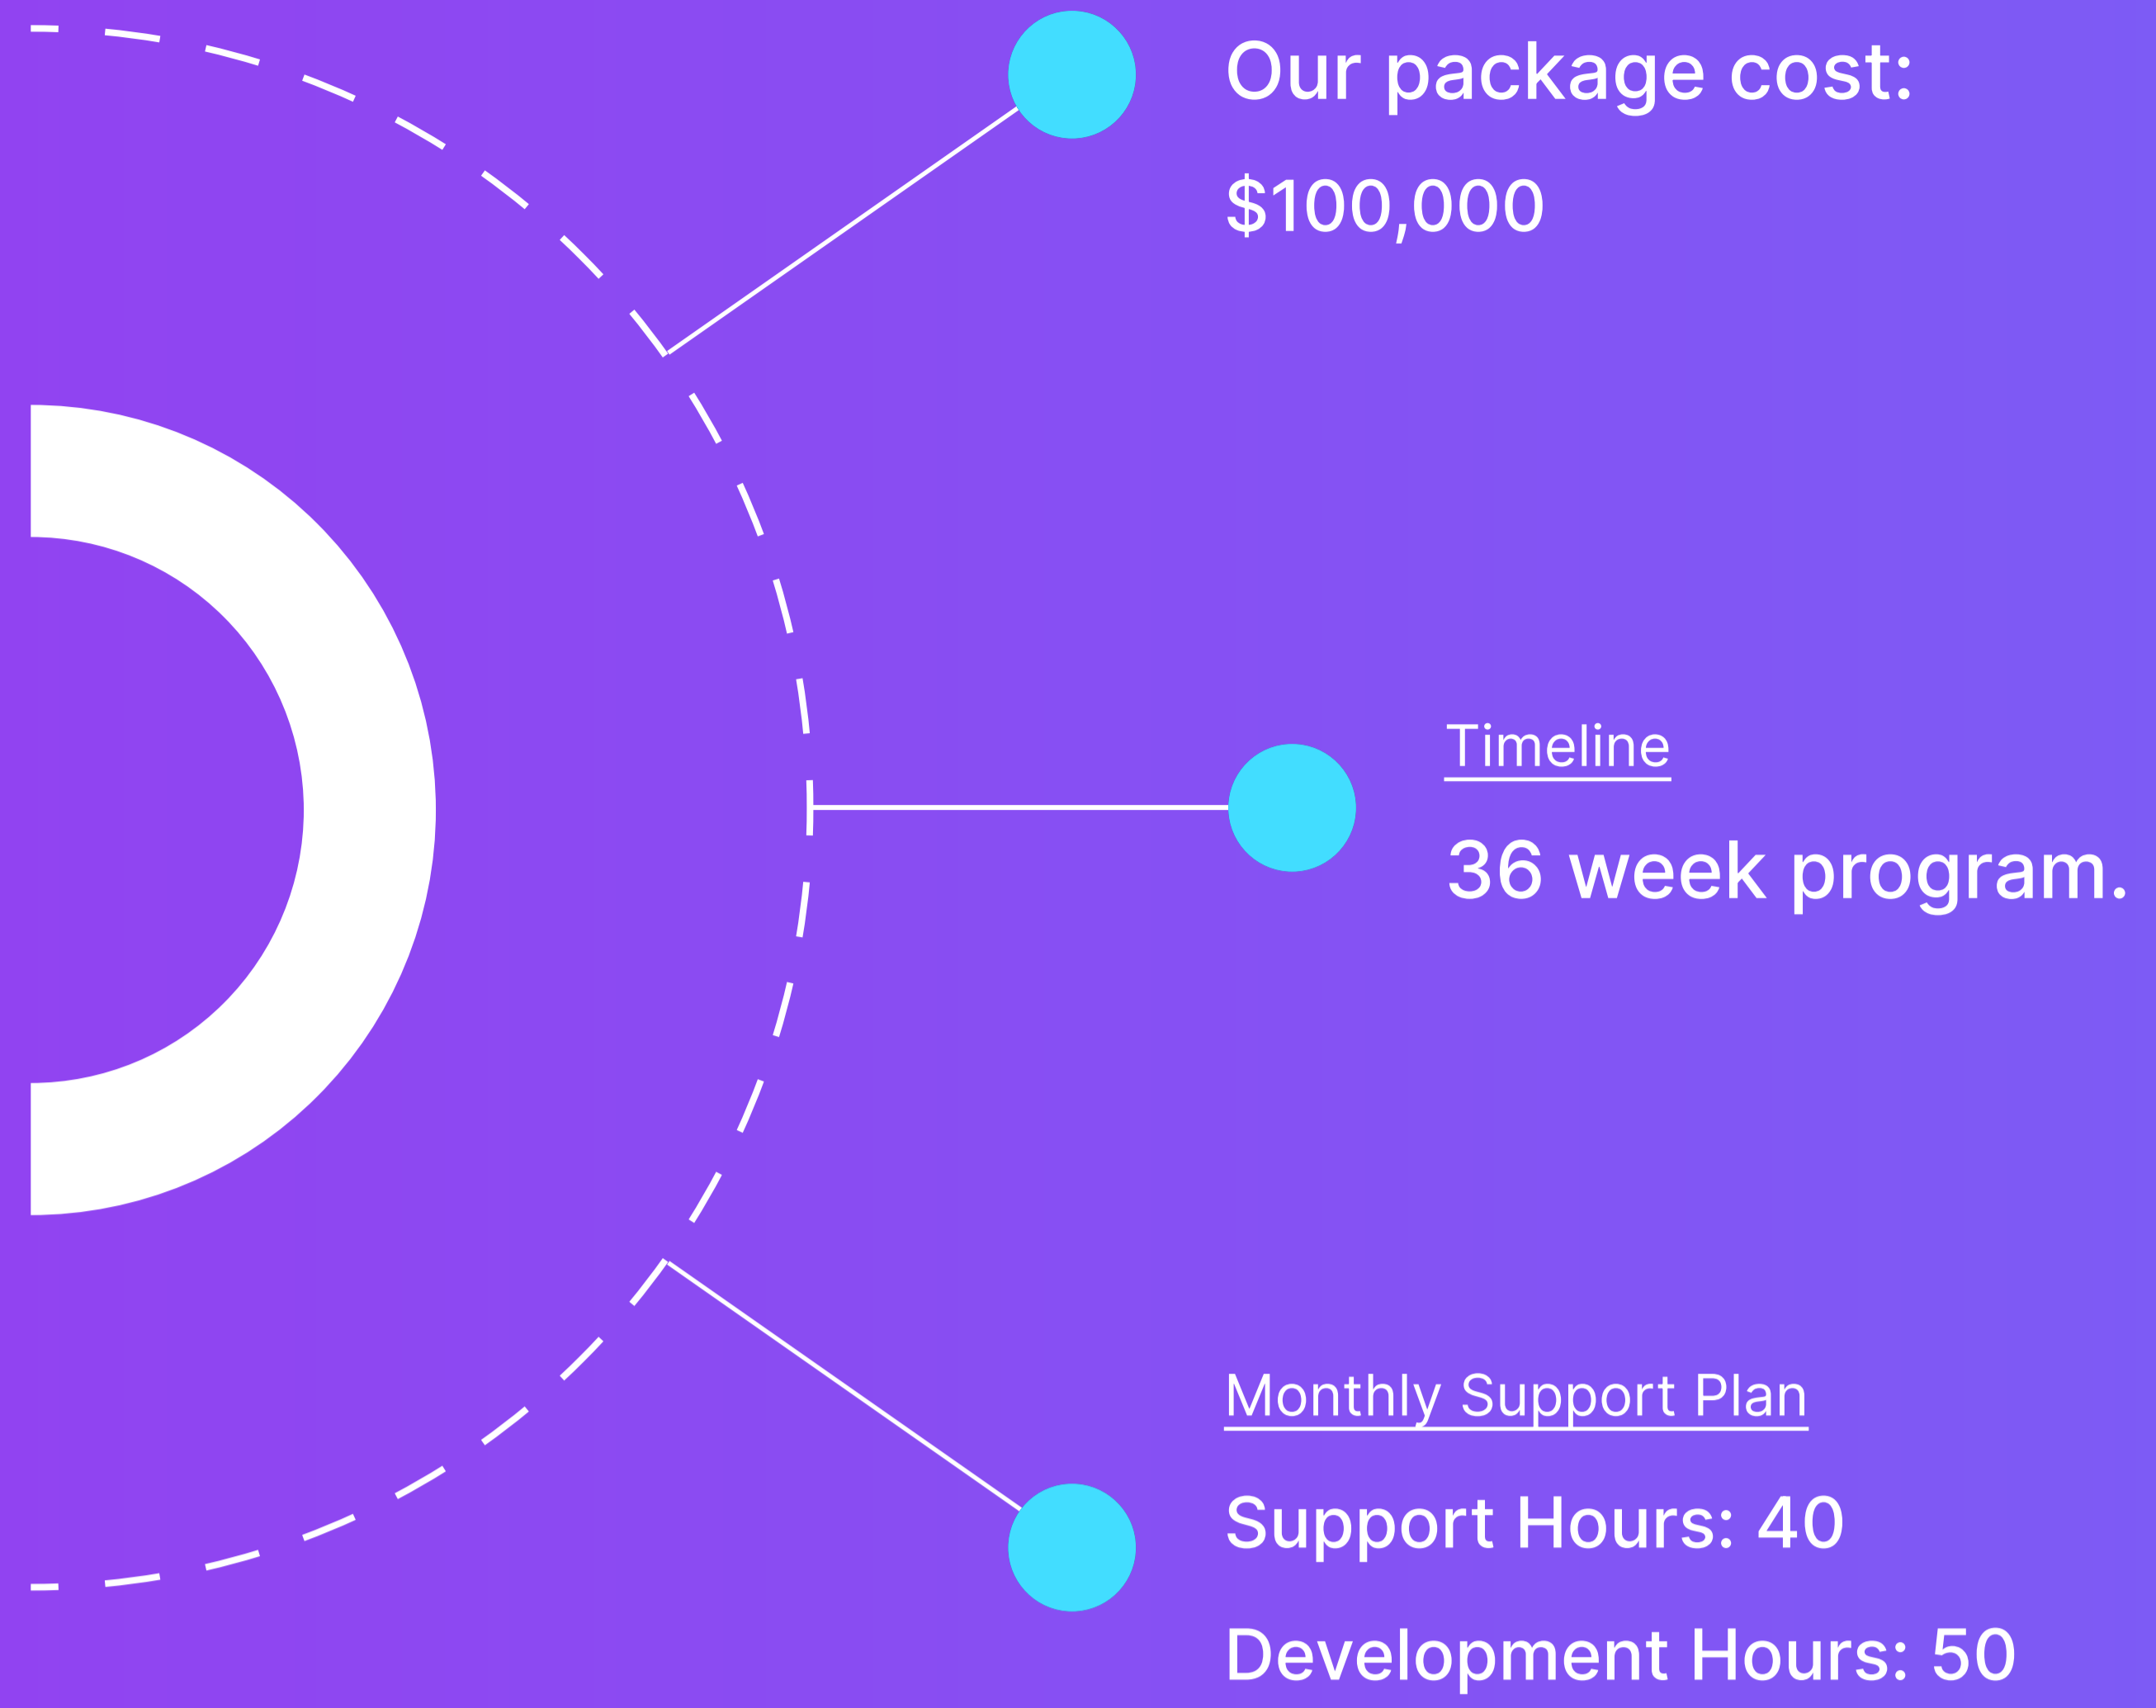

## Pro

Provide your leadership and employees with comprehensive Power Platform expertise regardless of their technical backgrounds. Immerse them in hands-on training through our engaging Power Derby exercises.

## Features

	Pro \$100,000
CD Leadership Build	X
Dept Core PP Training	X
Establish Center of Excellence	X
Power Derby	X
CD Events	
MVP Development Hours	500
Number of people trained (recommended)	25+ people
<b>Support Plan</b>	<b>\$5,000/month</b>
Support Hours	40
Development Hours	50
Additional Hours Rate (Per Hour)	\$100

## Timeline (weeks)