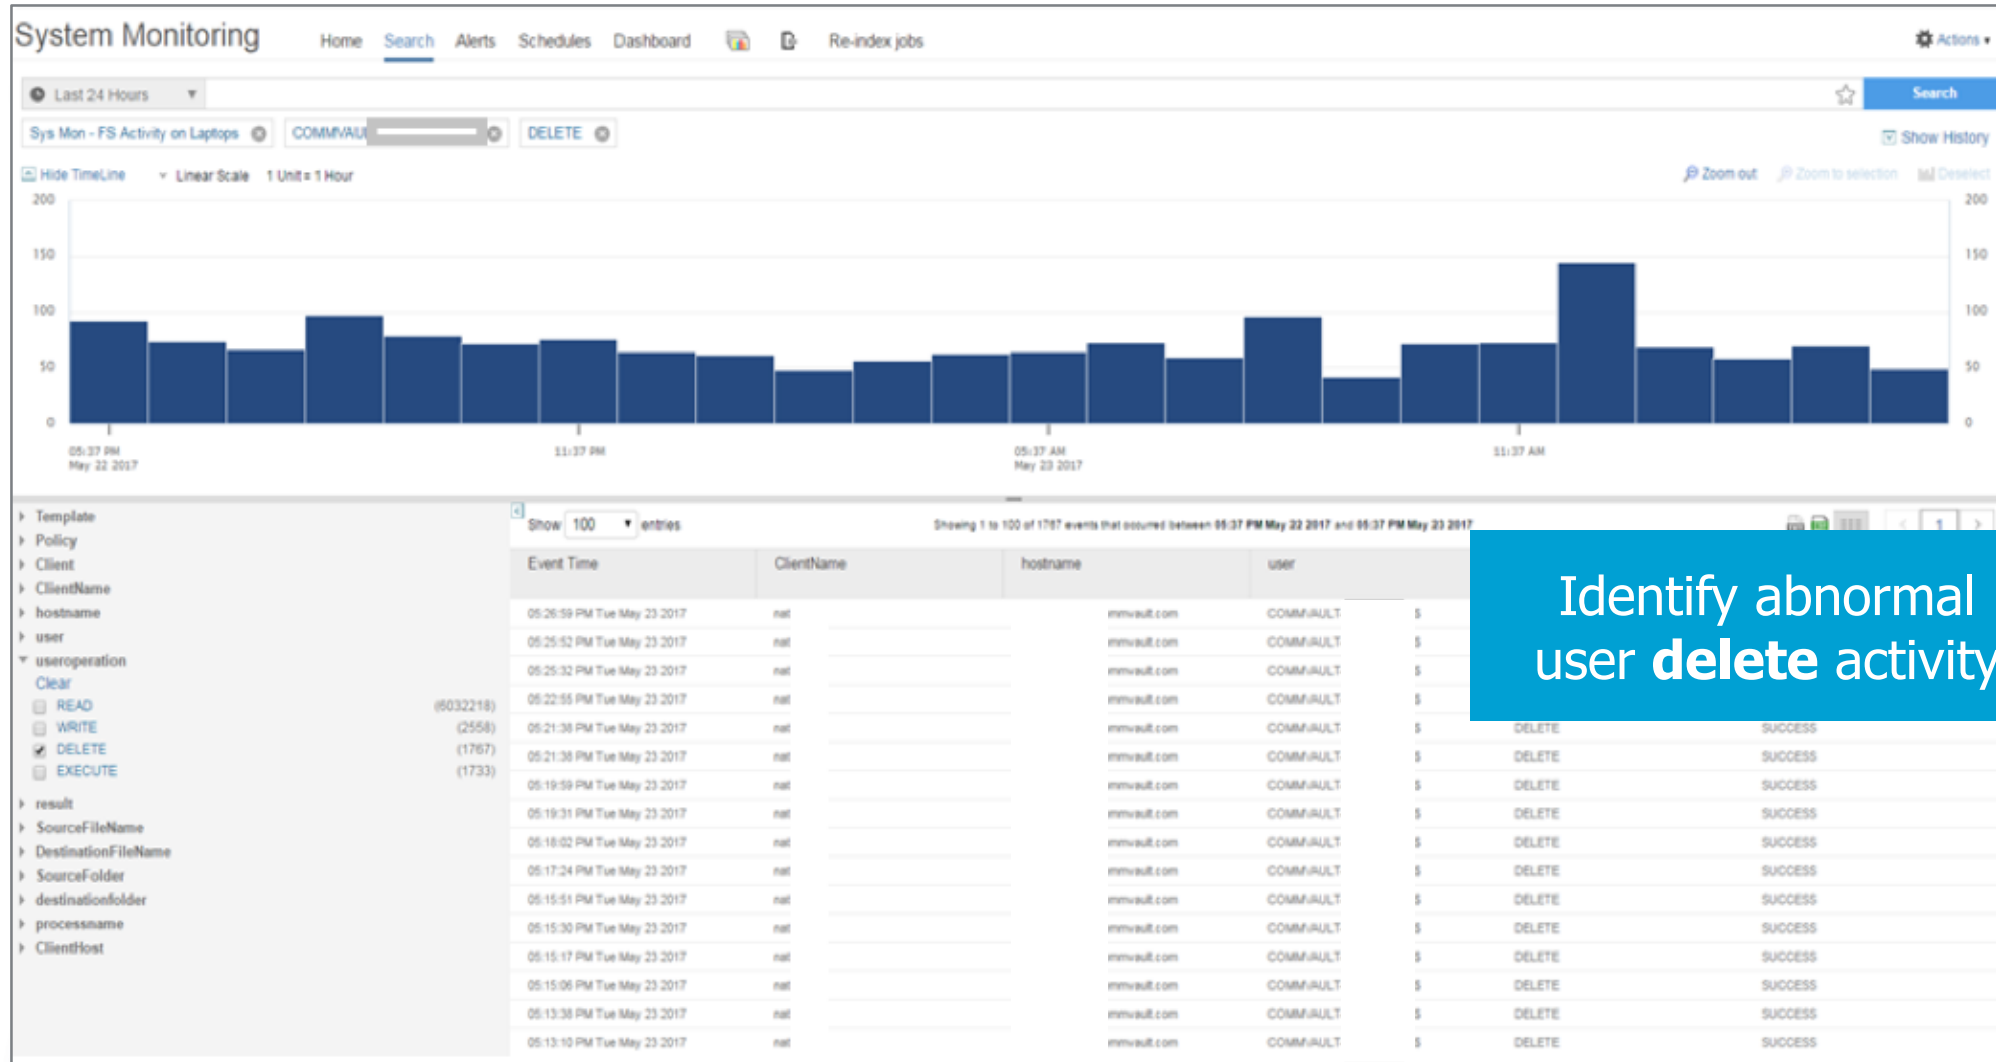

# ▶ System monitoring / file analytics

# ▶ System monitoring / file analytics

Identify abnormal user **delete** activity