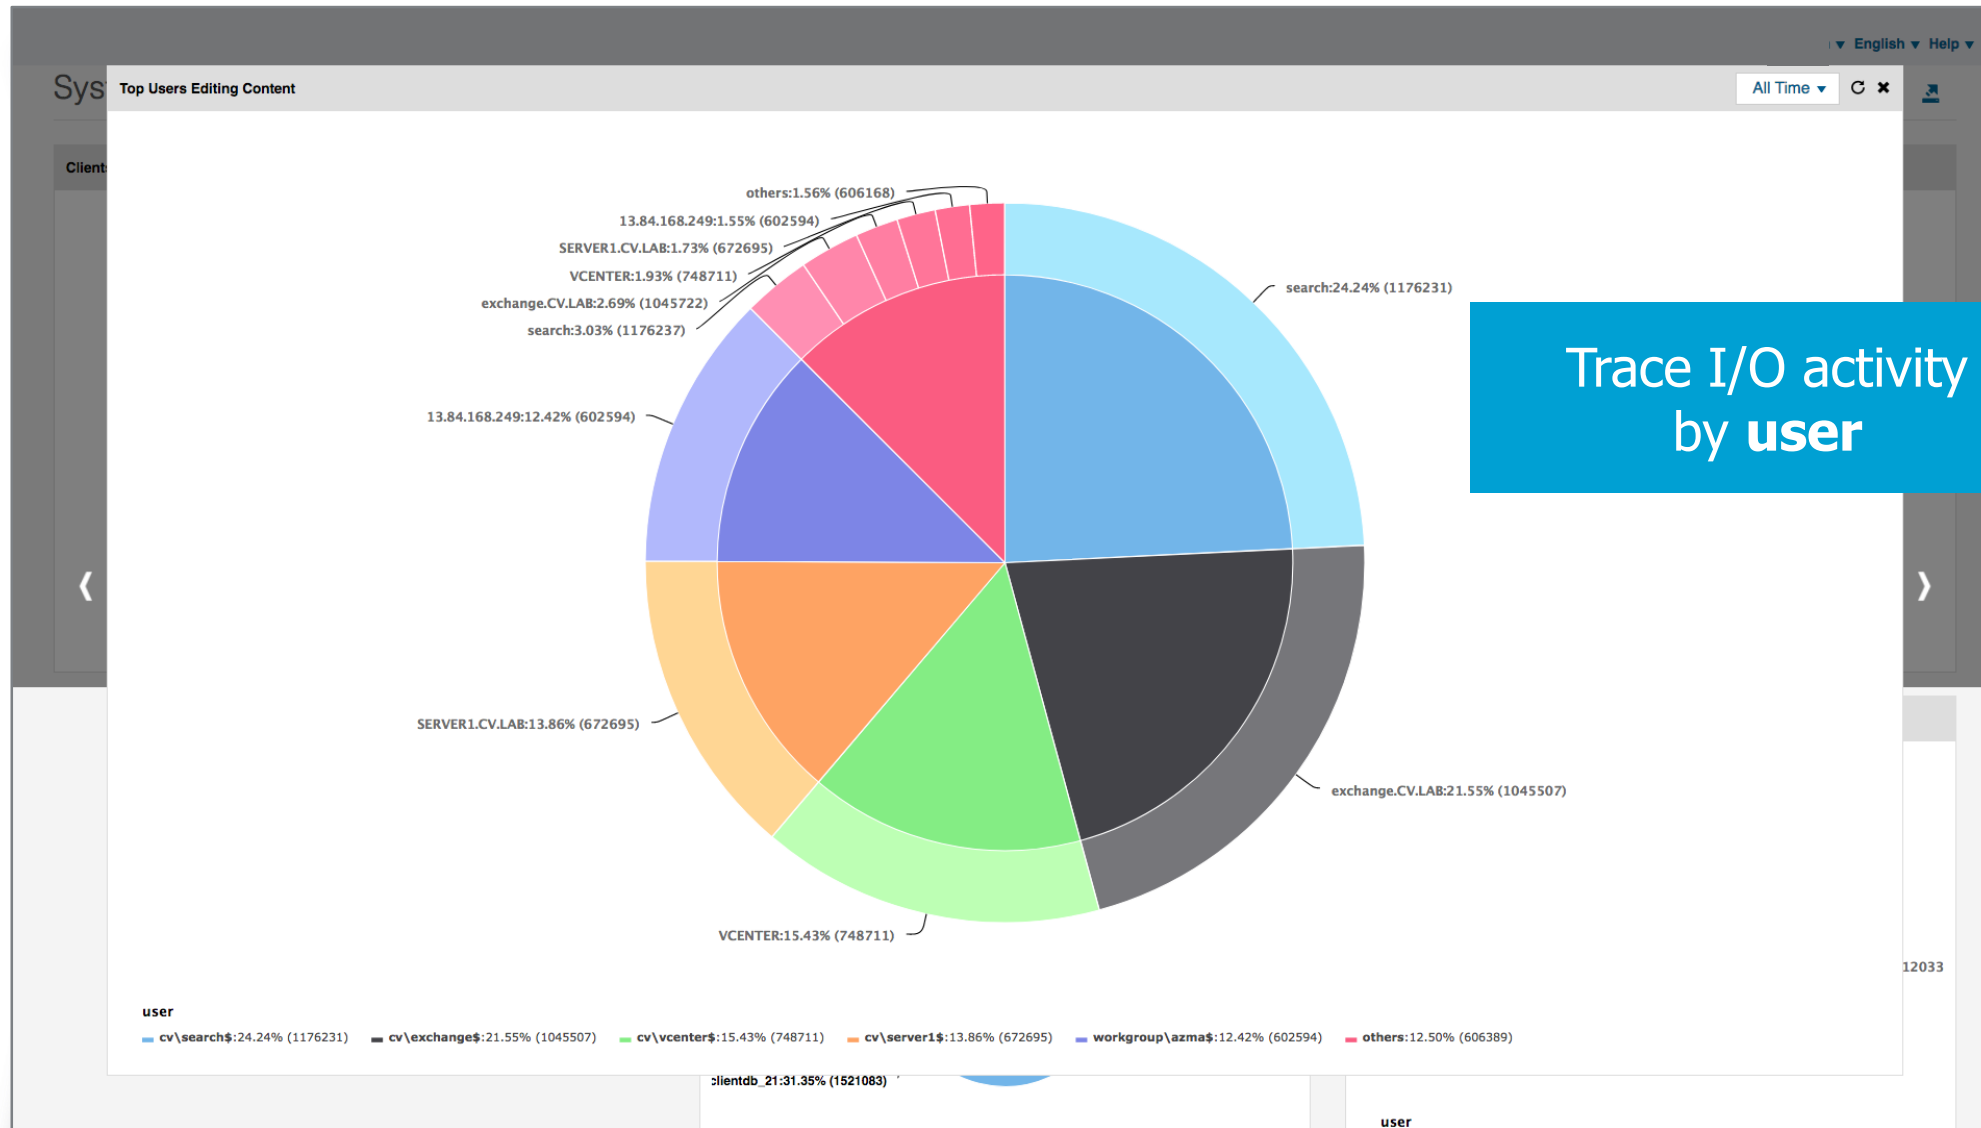

# ▶ System monitoring / file analytics

# ▶ System monitoring / file analytics

Identify abnormal user **delete** activity