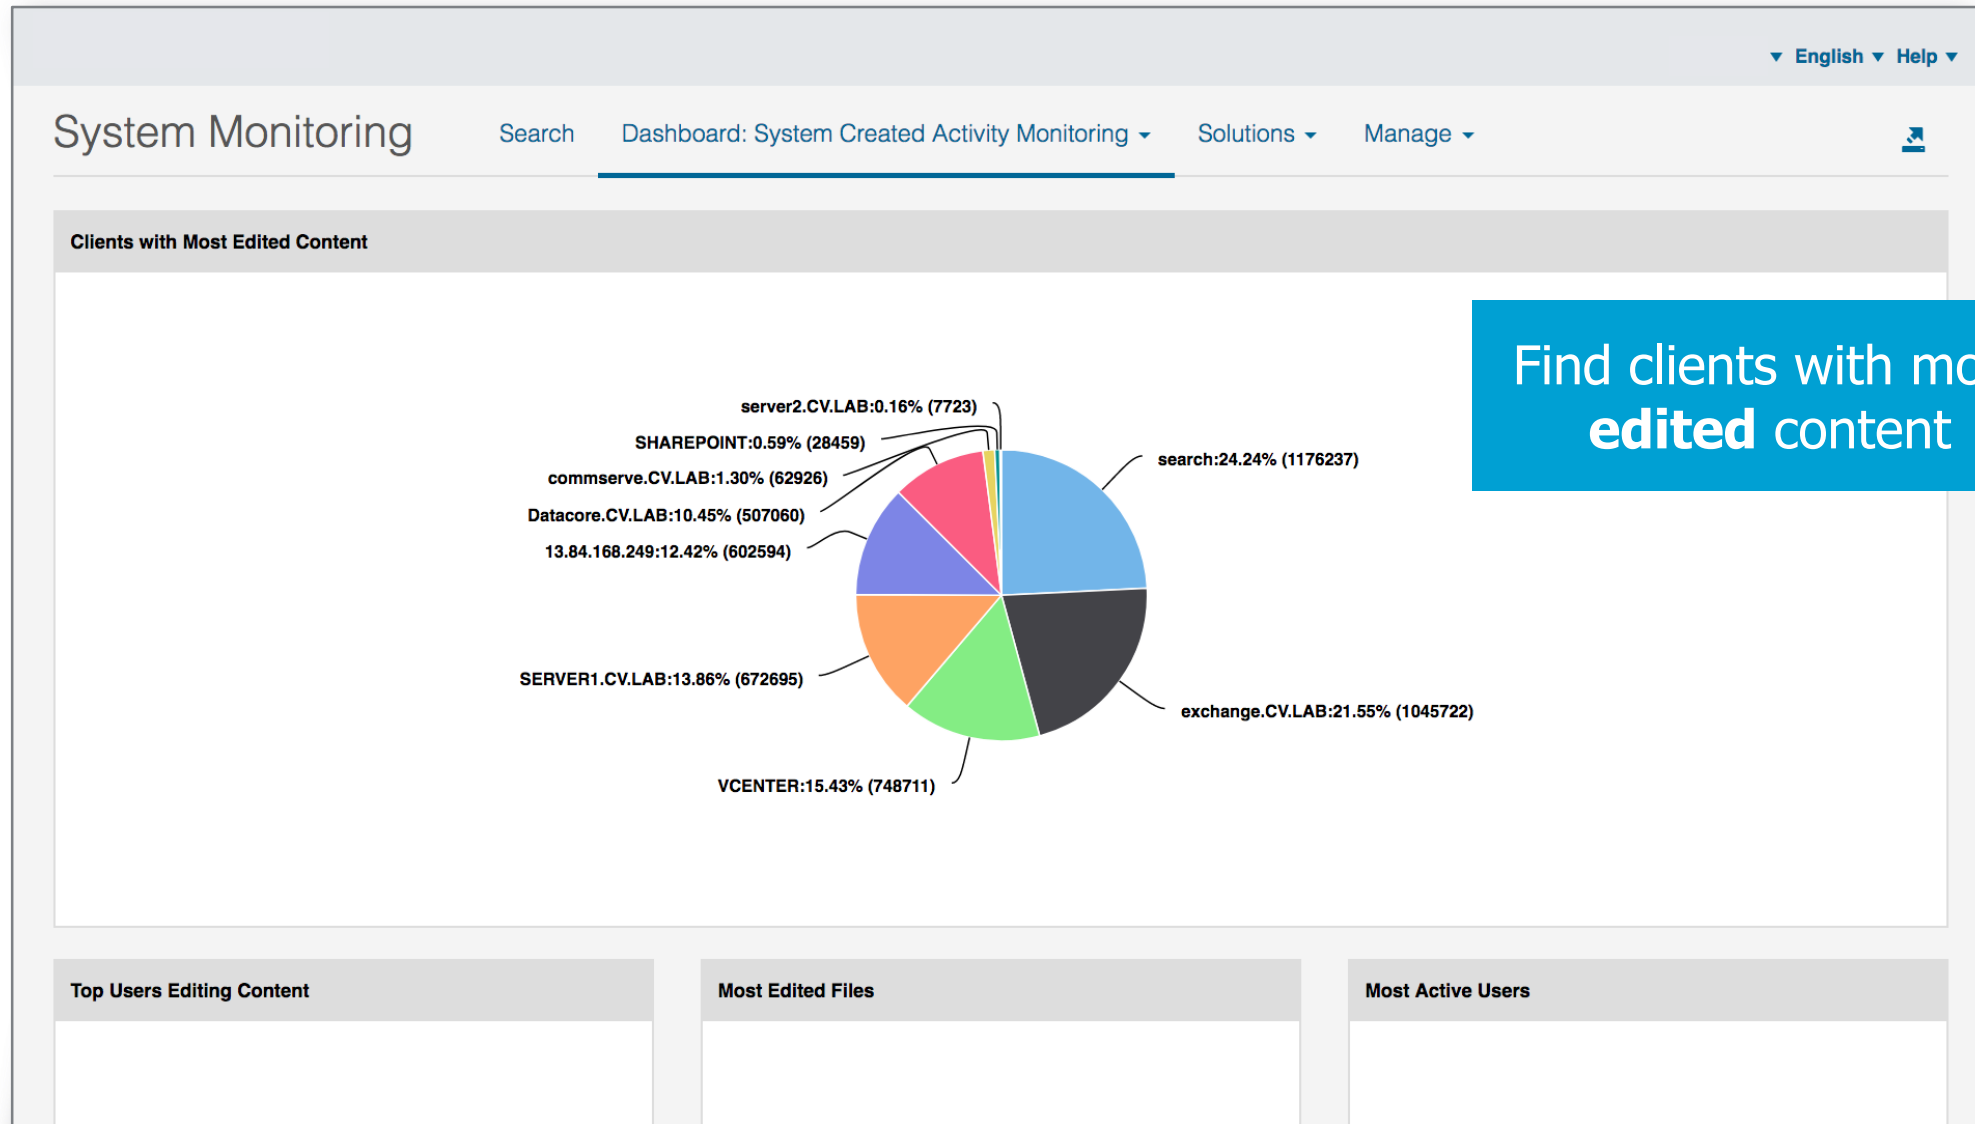

# ▶ System monitoring / file analytics

# ▶ System monitoring / file analytics

Identify abnormal user **delete** activity