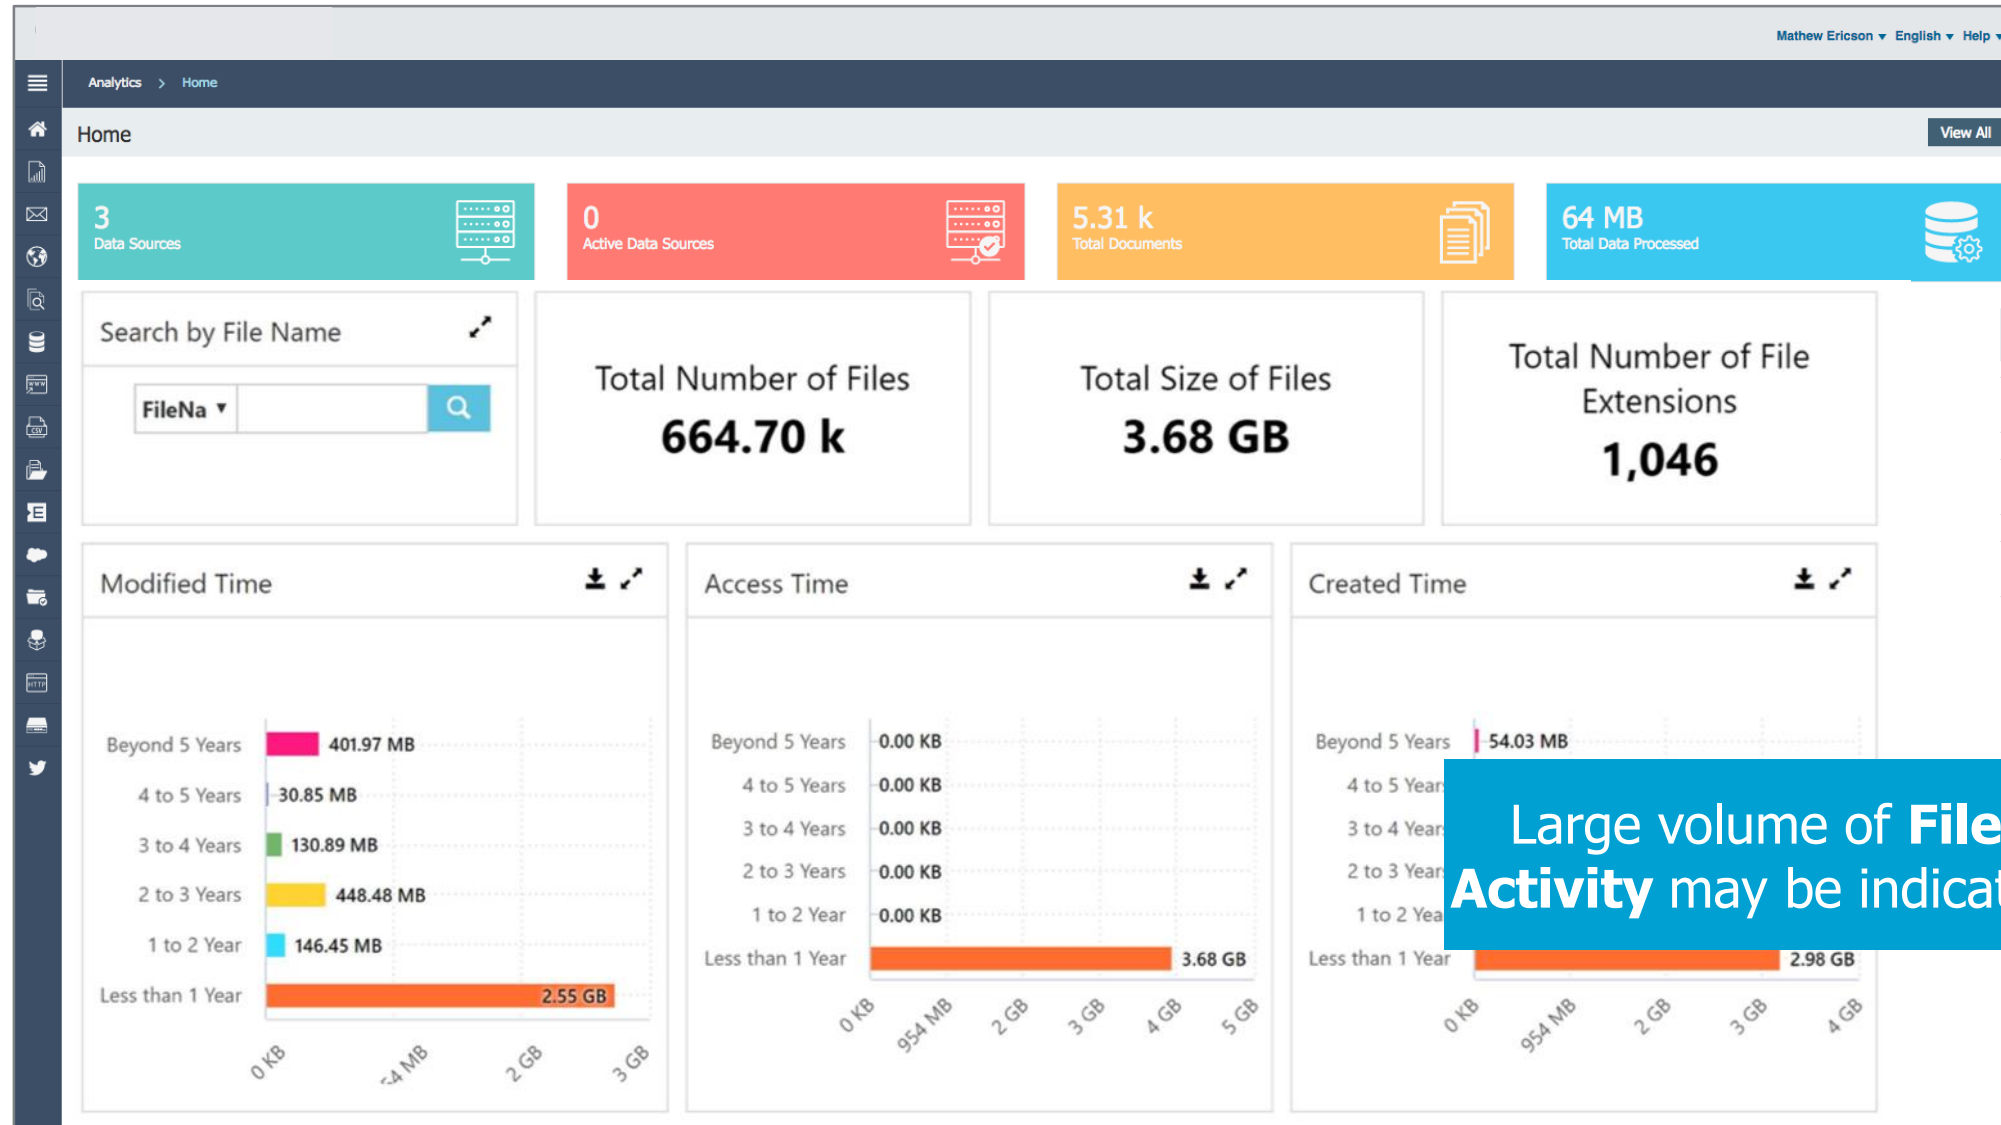

# ▶ System monitoring / file analytics

# ▶ System monitoring / file analytics

Identify abnormal user **delete** activity