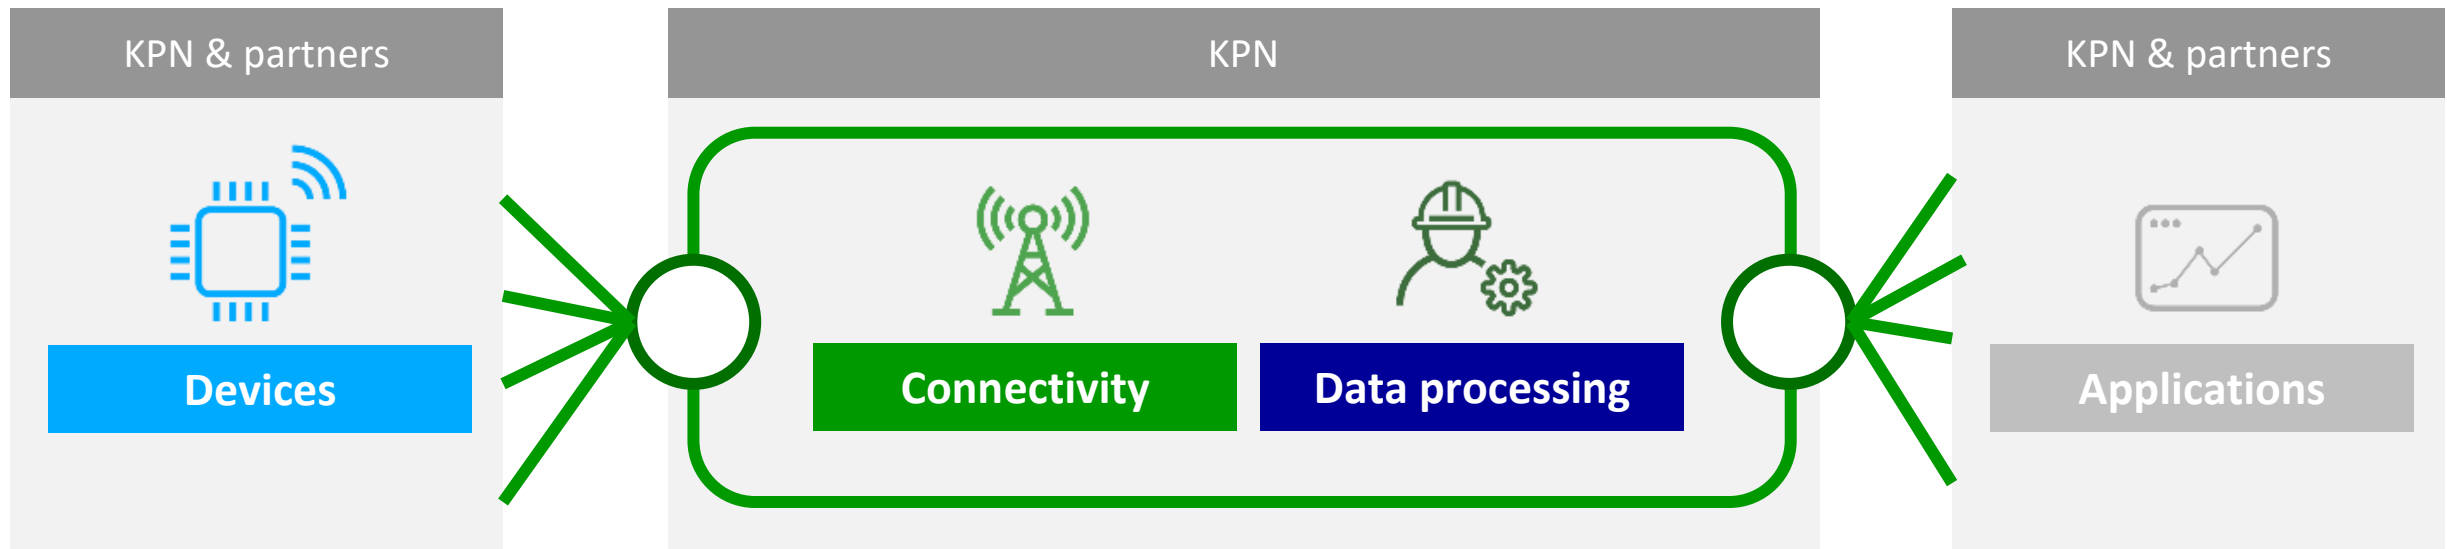

The KPN Things platform

Realize flexible and scalable IoT solutions

KPN Things Portal

Security

Service & Support

KPN Things building blocks

What do we offer

Boxes outlined in green are available in the Things Portal with a Freemium subscription!

Blocks	Devices	Connectivity	Data processing	Applications
Things components	<ul style="list-style-type: none"> Catalog hardware HW partners BYO hardware (SDK) 	<ul style="list-style-type: none"> LoRa M2M (2G,4G,5G) LTE-M 	<ul style="list-style-type: none"> De/en-coders Data enrichment Destinations 	<ul style="list-style-type: none"> Application templates C8Y cockpit Partner integrations
Things Tooling (PORTAL)	Device management <ul style="list-style-type: none"> FoTa tooling Device Twin Config management 	Connectivity mngmt <ul style="list-style-type: none"> Sim / connectivity management 	Data process mngmt <ul style="list-style-type: none"> Destination insights Data history Flow manager 	
How	Security			
	Support			