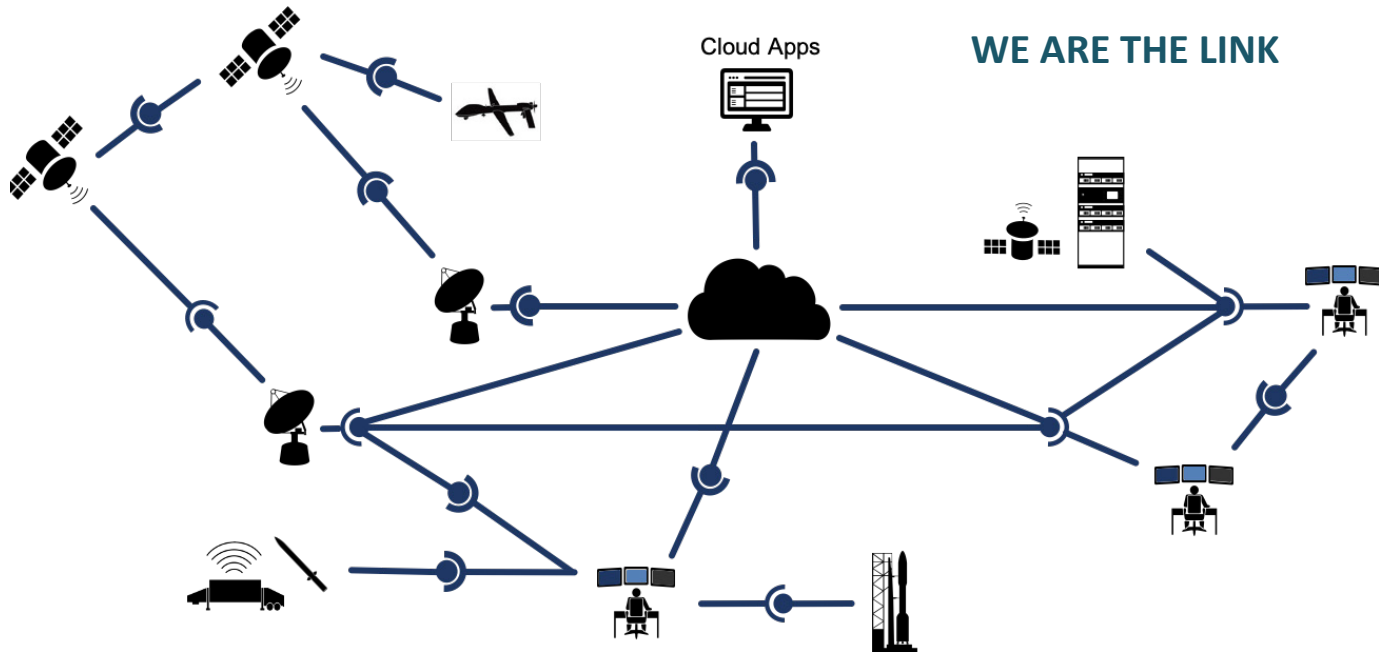

MISSION SOLUTIONS

softFEP®: Solutions for ground networks and satellite operations centers

- » Network Gateway
- » Front End Processing
- » Payload Processing
- » Data Recording/Playback
- » WAN-Express
- » COMSEC Converter

satTRAC®: Solutions for satellite antenna sites

- » TT&C Modem
- » Payload Modem
- » Spread Spectrum Modem
- » Channel Emulator

inSIGHT™: Solutions for spacecraft, launch vehicle, and missile test systems

- » IoT Analog, Discrete, and PCM Data Acquisition and Control I/O Modules
- » Real-Time Channel Monitoring, Storage, Data Visualization, and Analytics
- » Data Acquisition and Control Software Using our SOFTLINK® and TestExec™ Application Software

SOFTLINK® FACILITATES COMMUNICATION CHANNELS

SOFTLINK®, AMERGINT's software-based architecture, combines hardware and software in a single architecture and forms the "toolbox" we use to solve mission-critical problems with our customers. Whether you have a completely virtual system or a host with edge devices, SOFTLINK leverages software modular, scalable Apps to deliver flexible and agile functionality.