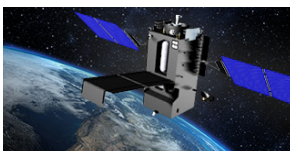

AMERGINT

ABOUT AMERGINT

We are a trusted and innovative partner in the evolution of mission-critical communications. Our solutions enable the links our customers use to communicate with vital assets around the globe and in space.

EXPERTISE

Defense

CORE COMPETENCIES

- » Ground and Flight RF Communications
- » Ground and Flight Telemetry and Commanding
- » Guidance, Navigation, and Control Avionics
- » Precision Electro-Optical Systems
- » Cloud Computing
- » Terrestrial Transport
- » Assured Tactical Communication Networks
- » Precision RADAR Systems
- » Launch Pad Data Acquisition and Control Systems
- » Cyber Security
- » Analytics
- » Ground and Flight Data Acquisition/Control
- » COMSEC
- » Compliance (CCSDS, MTS, AFSCN, GMSEC)

MISSION SOLUTIONS

softFEP®: Solutions for ground networks and satellite operations centers

- » Network Gateway
- » Front End Processing
- » Payload Processing
- » Data Recording/Playback
- » WAN-Express
- » COMSEC Converter

satTRAC®: Solutions for satellite antenna sites

- » TT&C Modem
- » Payload Modem
- » Spread Spectrum Modem
- » Channel Emulator

inSIGHT™: Solutions for spacecraft, launch vehicle, and missile test systems

- » IoT Analog, Discrete, and PCM Data Acquisition and Control I/O Modules
- » Real-Time Channel Monitoring, Storage, Data Visualization, and Analytics
- » Data Acquisition and Control Software Using our SOFTLINK® and TestExec™ Application Software