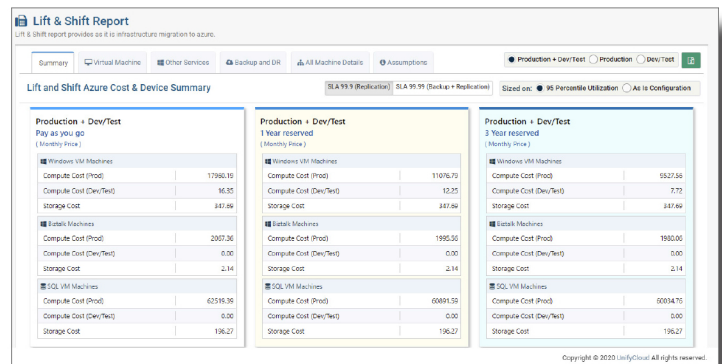

Infrastructure Assessment to plan a successful Digital Transformation

CloudAtlas uses infrastructure data from your preferred IT discovery tool to perform an analysis of your on-premises environment in just minutes. This scan of your virtual machines, physical servers, applications, databases, and client machines generates an assessment of the cloud readiness of your infrastructure and workloads, outputting a detailed and customizable cloud strategy and business case with cloud migration options, costs and recommendations that can be easily be output into reports and presentations for delivery to business decision makers.