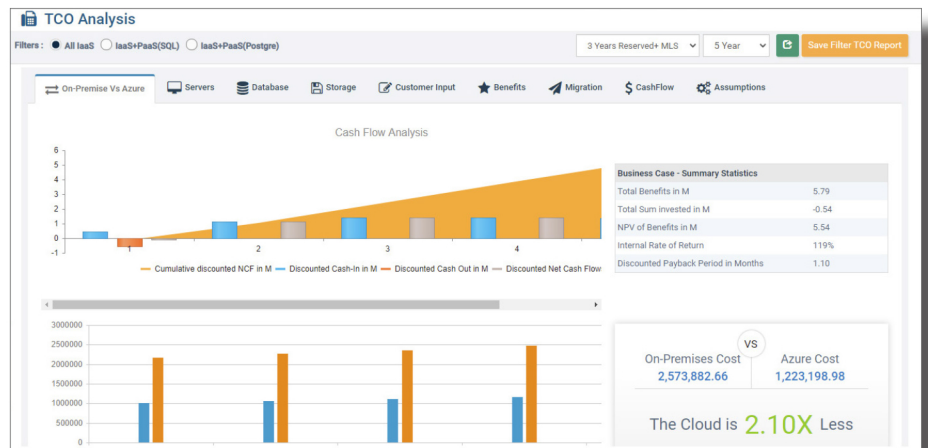

Rightsizing Your Cloud

Insights to ensure your current environment is sized correctly to maximize benefits and minimize waste.

Personalized Cloud Migration Strategy

Analysis and reporting to guide your cloud migration strategy with optimal path recommendations.

Understand your ROI Before you Migrate

Get an accurate modernization report with strategic considerations and cost estimates for a variety of cloud scenarios, including valuable Azure Hybrid Use Benefits, with TCO comparisons of the cloud vs. your current environment. Easily determine which plan and architecture makes most sense for your business to maximize ROI of your cloud investment.