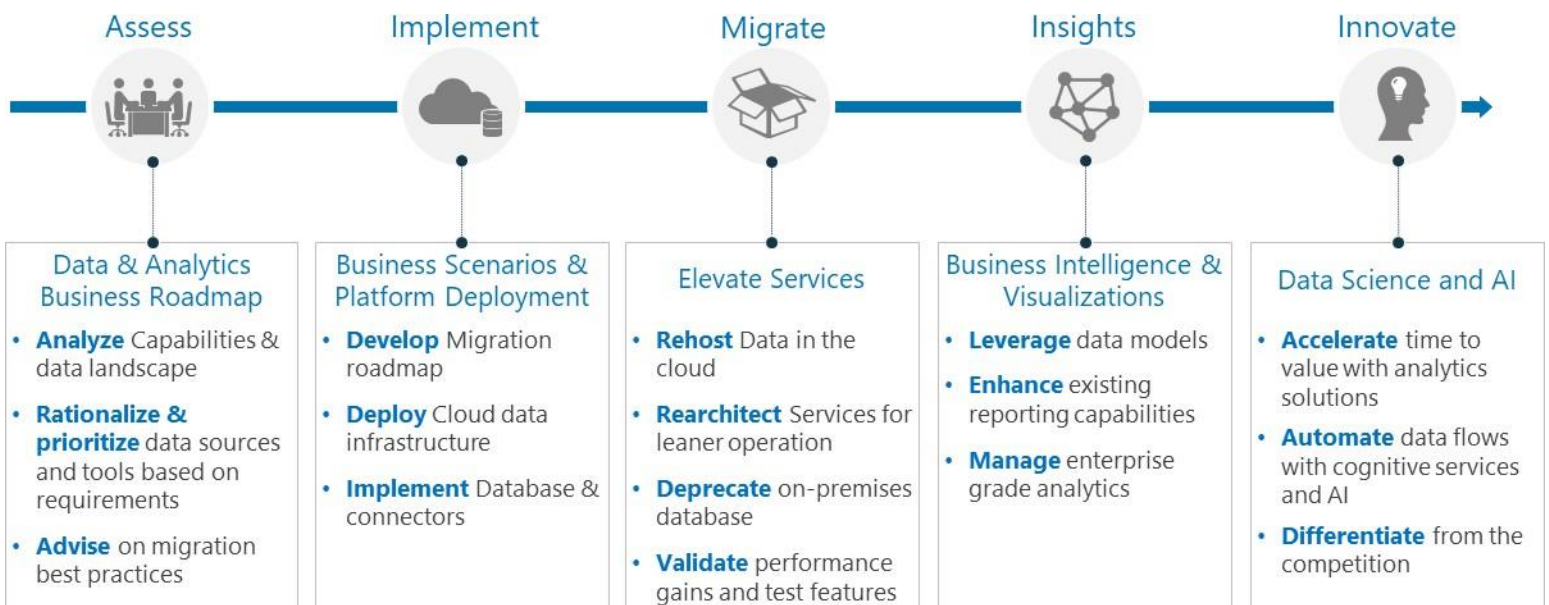

Engineers, IT managers, and business leaders who seek to bring their Hadoop workloads to the cloud. This workshop is especially valuable for those currently in the planning stage of their data modernization journey and are deciding on the solutions and architectures they wish to leverage.

Why Fractal Analytics?

Fractal Analytics is a cloud, data, and AI Microsoft Gold consulting partner supporting data-driven transformation initiatives from data strategy to solution design, architecture, development, operationalization, and support. Our expertise spans across migration and modernization, data science, AI/ML, IoT, edge computing, BI, application development, and RPA.

With a focus on right-sized and pragmatic approaches towards digital transformation, Fractal leverages Agile methodologies and flexible engagement models to deliver measurable customer value.

What do we receive upon completion of the assessment?

Through this assessment, you will receive a roadmap for migration from on-premise to Azure, and a project plan along with timing estimates for your migration. This will include an Azure cost estimate, estimates of storage & data movement costs, and WANdisco cost estimate for the data movement itself. In addition to planning our team will walk through configuration of migration tools and may begin data movement.

Example data modernization roadmap planning strategy

Key Partners & resources: