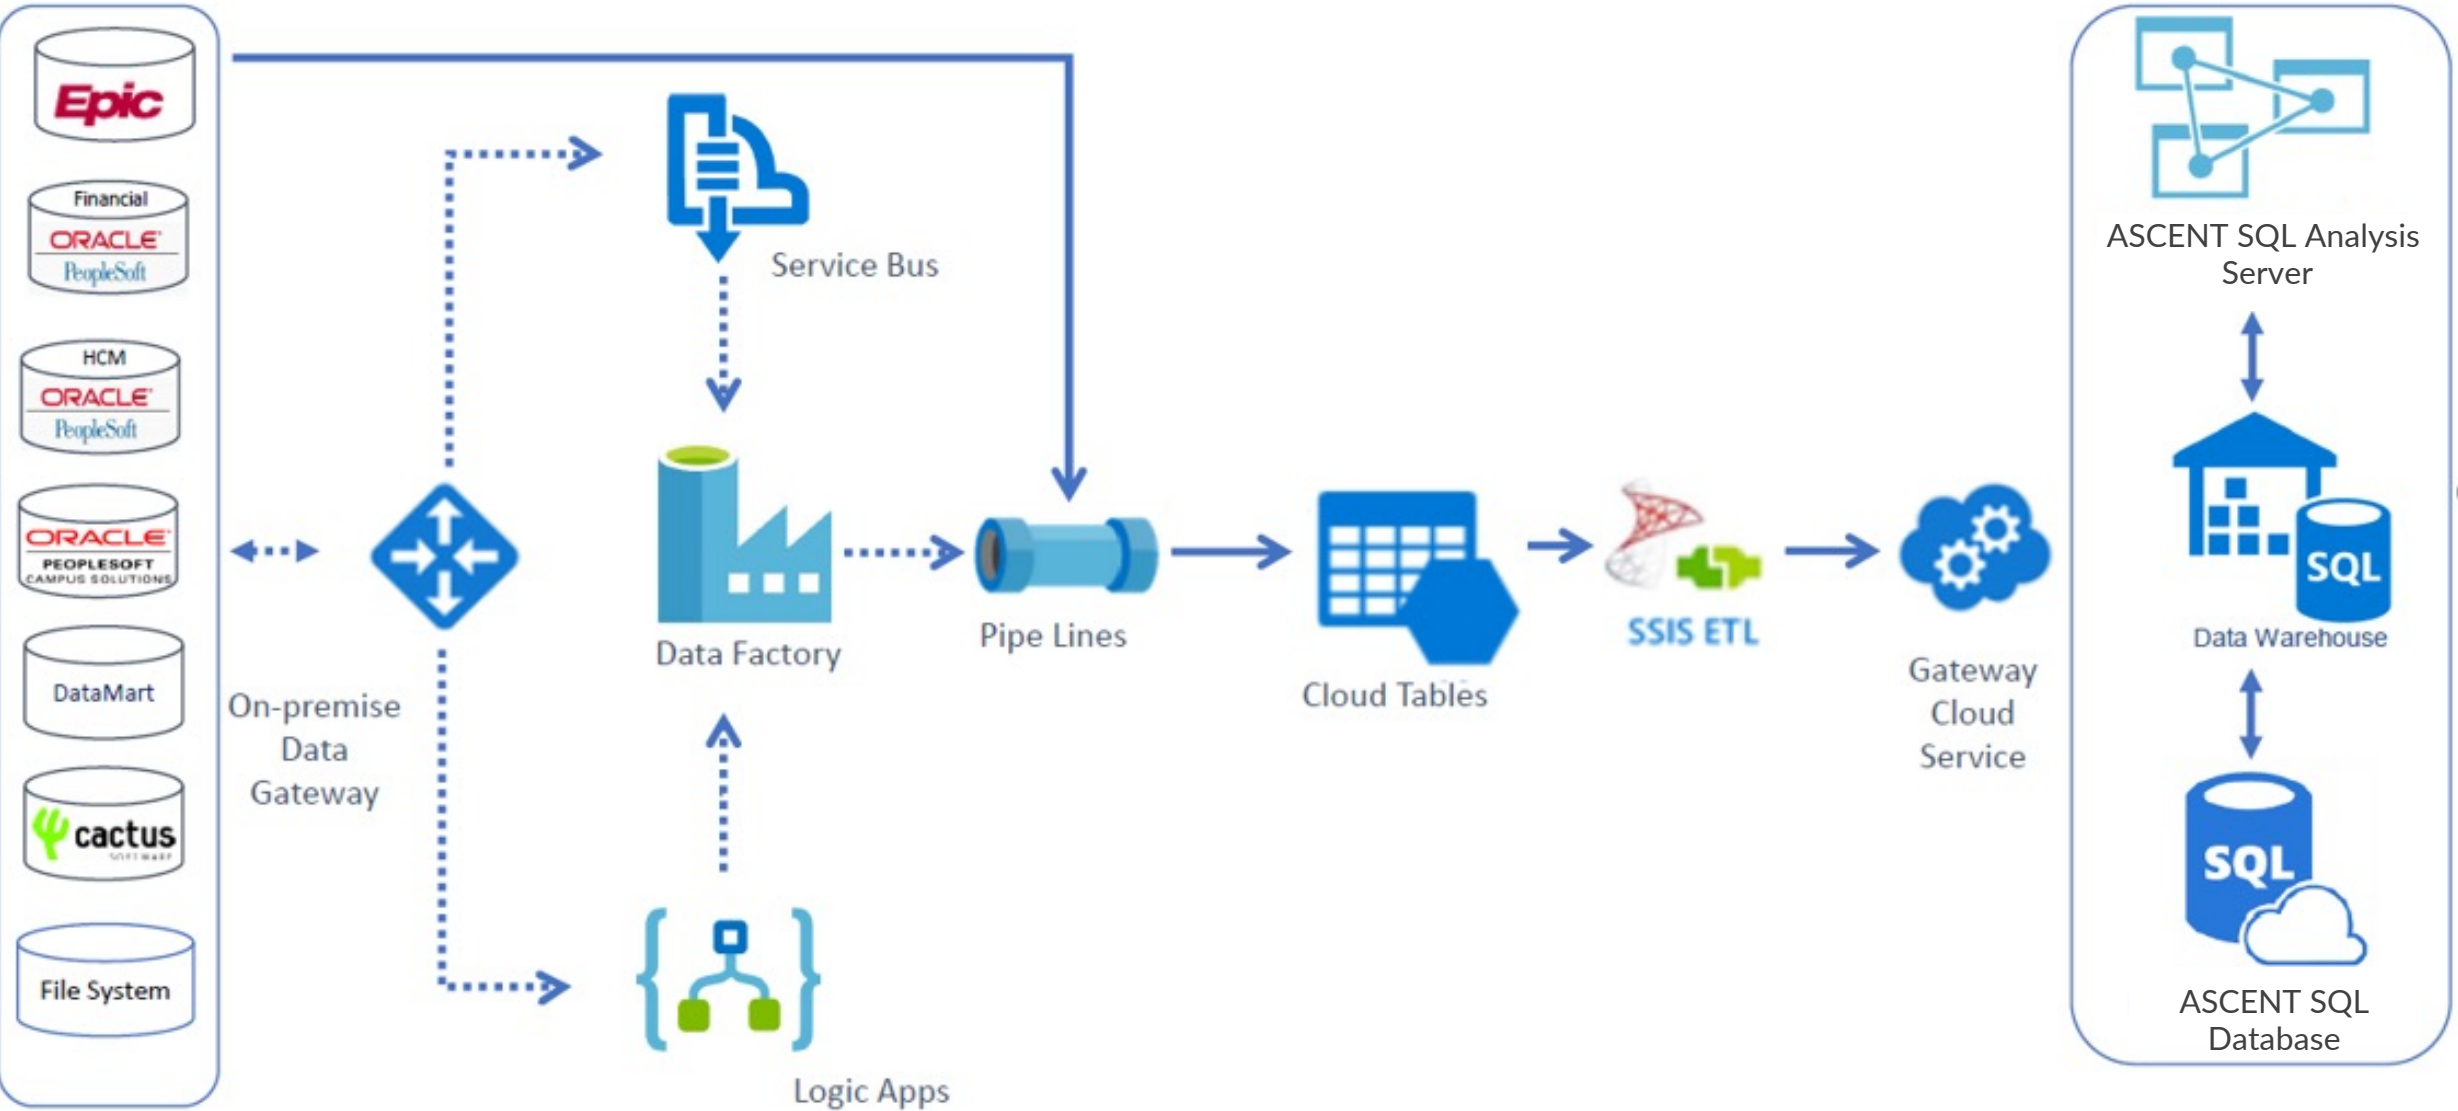

TECHNICAL APPROACH

We use our industry-backed expertise to adapt the newest technologies to fit our client's needs.

With next-generation Azure Machine Learning and AI data management tools, we can architect anti-fragile solutions for security data governance, data warehousing, and workflow automation.

ASCENT EDW OVERVIEW

On-premise Sources

Azure Data Factory / Data Flow

Azure Cloud Infrastructure

SAMPLE ASCENT ANALYTICS EDW ARCHITECTURE

ASCENT EDW ETL ARCHITECTURE

On Premise Sources

Azure Cloud Storage