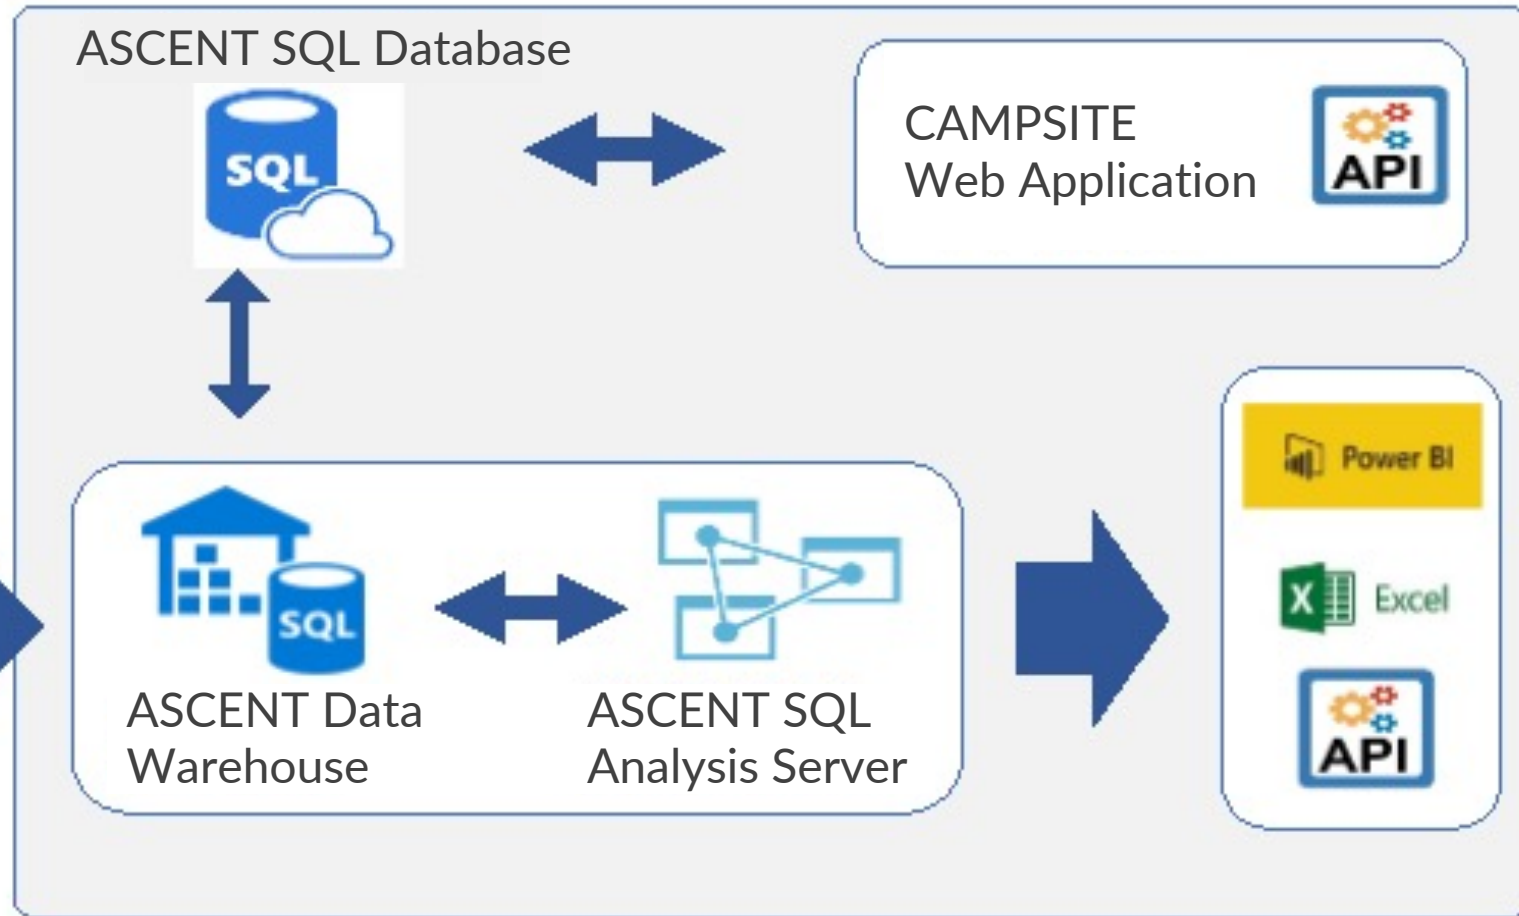

TECHNICAL APPROACH

We use our industry-backed expertise to adapt the newest technologies to fit our client's needs.

With next-generation Azure Machine Learning and AI data management tools, we can architect anti-fragile solutions for security data governance, data warehousing, and workflow automation.

ASCENT EDW OVERVIEW

On-premise Sources

Azure Data Factory / Data Flow

Azure Cloud Infrastructure

SAMPLE ASCENT ANALYTICS EDW ARCHITECTURE

ASCENT EDW ETL ARCHITECTURE

On Premise Sources

Azure Cloud Storage