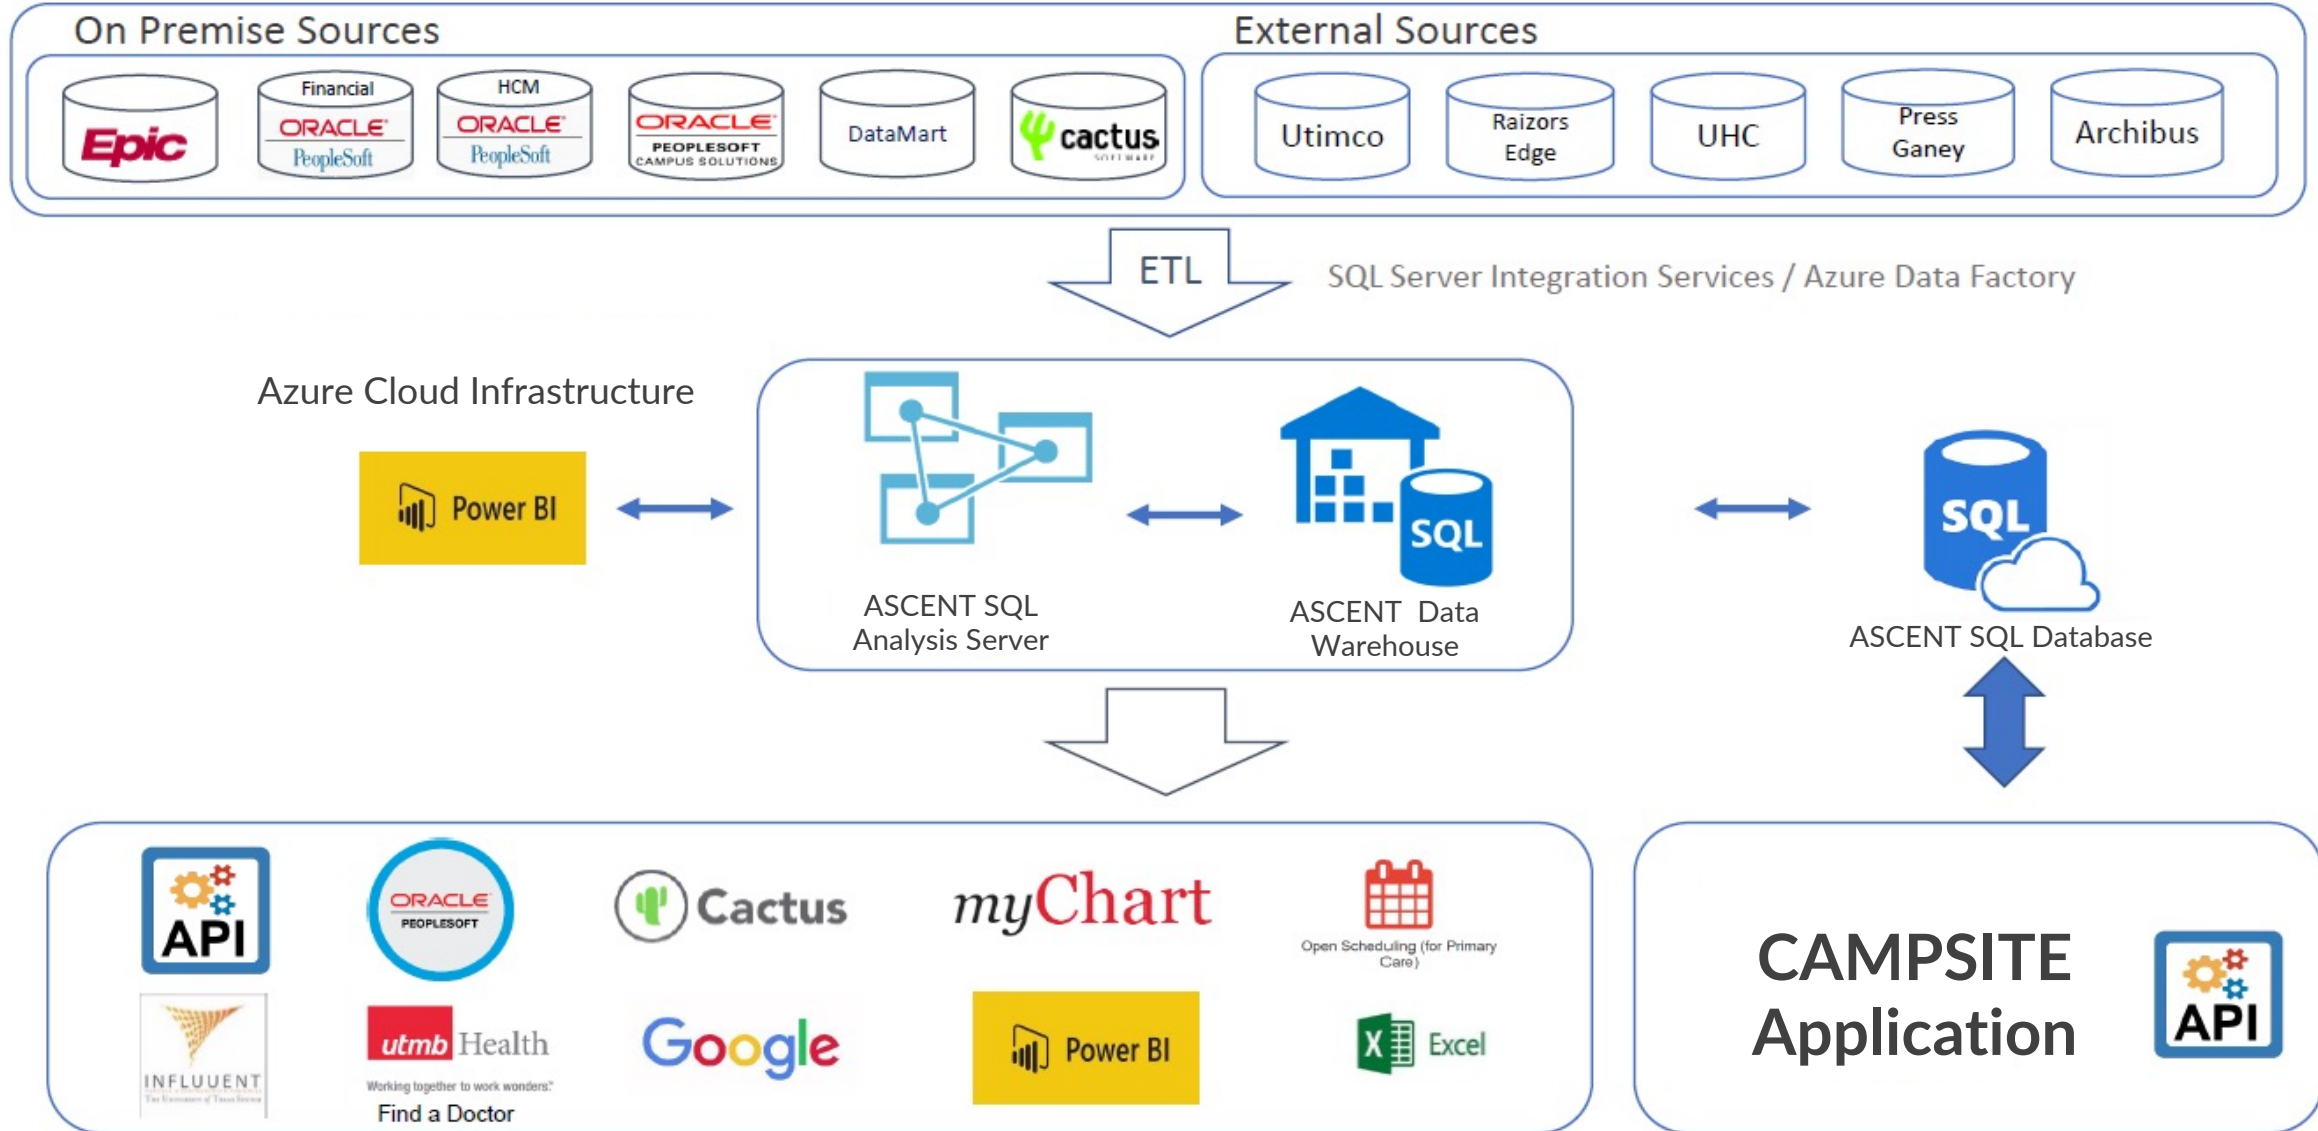

TECHNICAL APPROACH

We use our industry-backed expertise to adapt the newest technologies to fit our client's needs.

With next-generation Azure Machine Learning and AI data management tools, we can architect anti-fragile solutions for security data governance, data warehousing, and workflow automation.

ASCENT EDW OVERVIEW

On-premise Sources

Azure Data Factory / Data Flow

Azure Cloud Infrastructure

SAMPLE ASCENT ANALYTICS EDW ARCHITECTURE

ASCENT EDW ETL ARCHITECTURE

On Premise Sources

Azure Cloud Storage