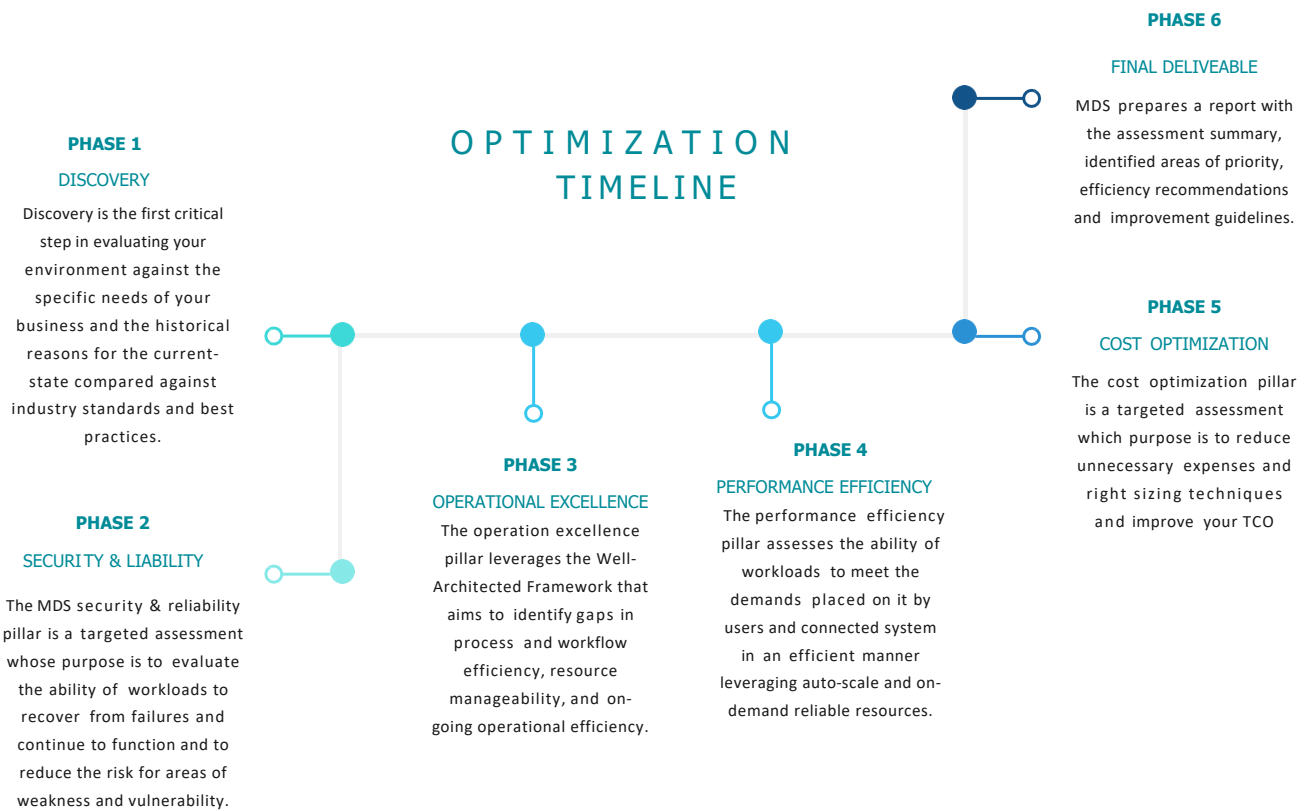

AZURE OPTIMIZATION ASSESSMENT

Our MDS Azure Optimization Assessment is aimed to help you optimize your Azure environment and the associated spend in a new cloud subscription world. We will work with you on managing cloud spending, and increase your organizational accountability with insights, analysis, and recommendations to improve financial governance of Azure solutions.

WHY MDS?

MDS leverages the CAF (Cloud Adoption Framework) and Well-Architected Framework for Azure as the foundational technical design resources for Azure Optimization for high-quality and reliable workloads running on Azure.