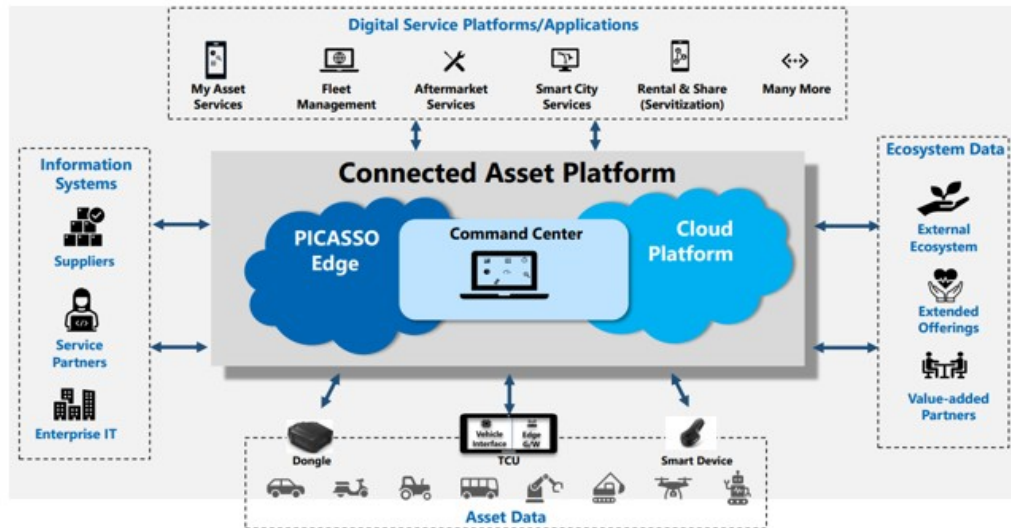

Overview – PICASSO™

P platform-framework for I Intelligent, C Connected, A Autonomous and S Secure S Service O Offerings

The Big Picture

PICASSO (Platform-framework for Intelligent, Connected, Autonomous and Secure Service Offerings) is a framework to build & implement Digital Service Platforms on top of connected ecosystem of assets.

It is a multi-tiered layered framework that abstracts the complexity of accessing, collecting, monitoring and controlling information and data from the node assets

PICASSO enables building platforms for purpose that are focused on specific services relevant to the business

It accelerates GTM of such platforms by offering robust and industrialized pre-built functional and core modules that can be rapidly orchestrated, assembled and extended to create the platforms

PICASSO is built to leverage the power of hyper-scaler platforms that provide a comprehensive connectivity and IoT scaffolding to build business and domain specific modules and components