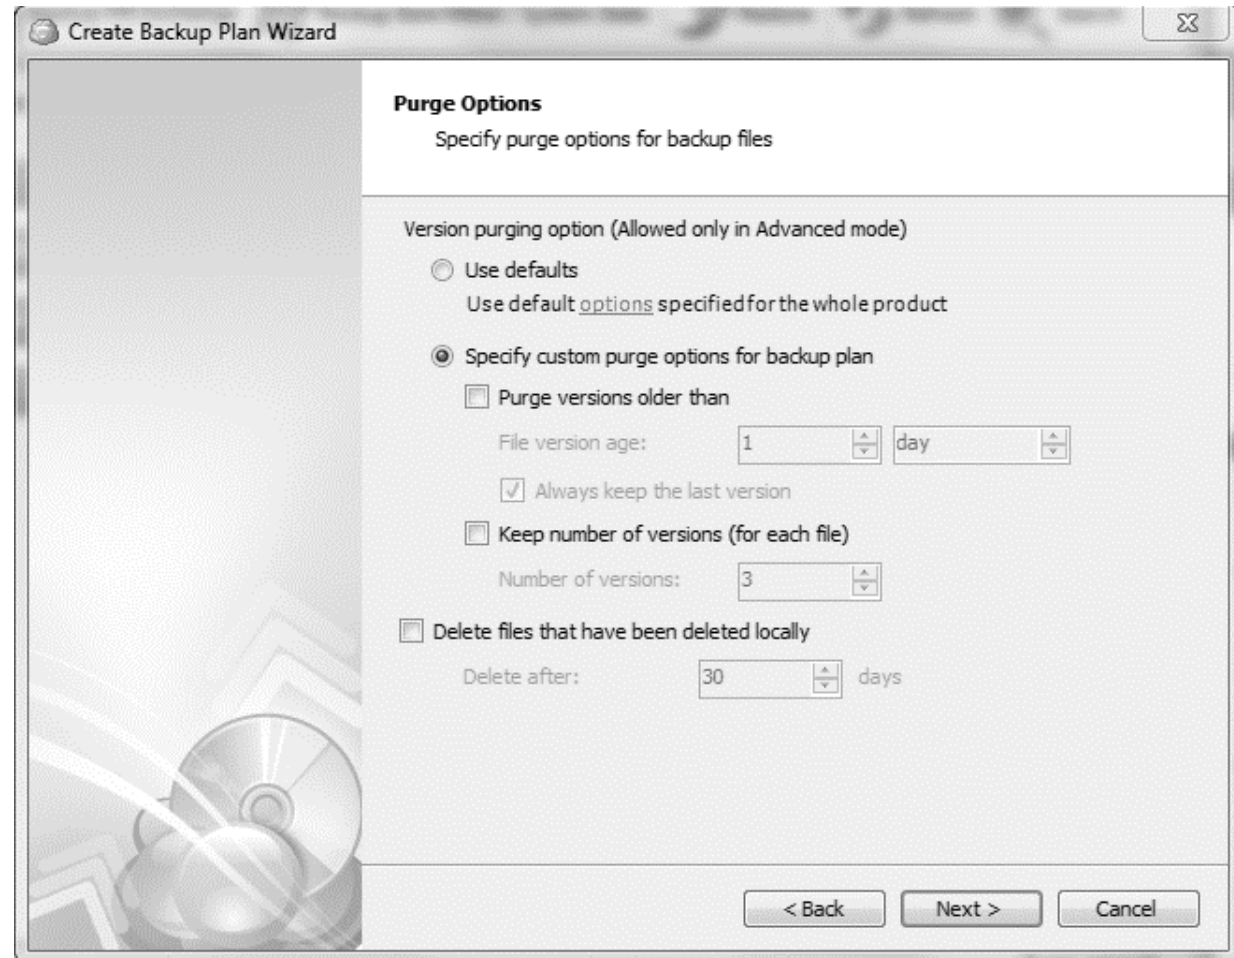

PURGE OPTIONS

Specify retention policy for backups.

- Set up purge options to enable automated deletion of outdated data from your storage.
- Specify number of versions to keep for each file.
- Purge file versions older than specified file age.
- Specify for how long to keep files that were deleted locally.