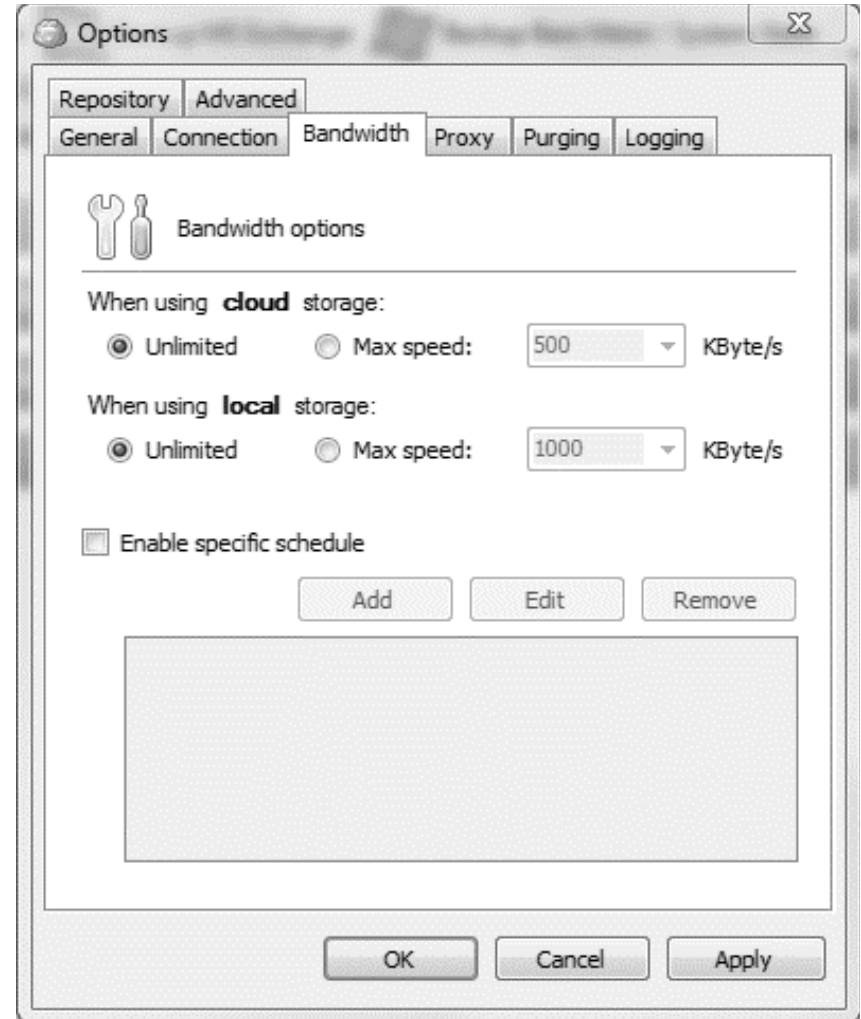

BANDWIDTH THROTTLING

Limit traffic utilization by backup process.

GRVPPE Cloud Backup allows you to configure backups to use most of available bandwidth during non-operating hours and throttle backup traffic during business hours, to allow normal business operation.