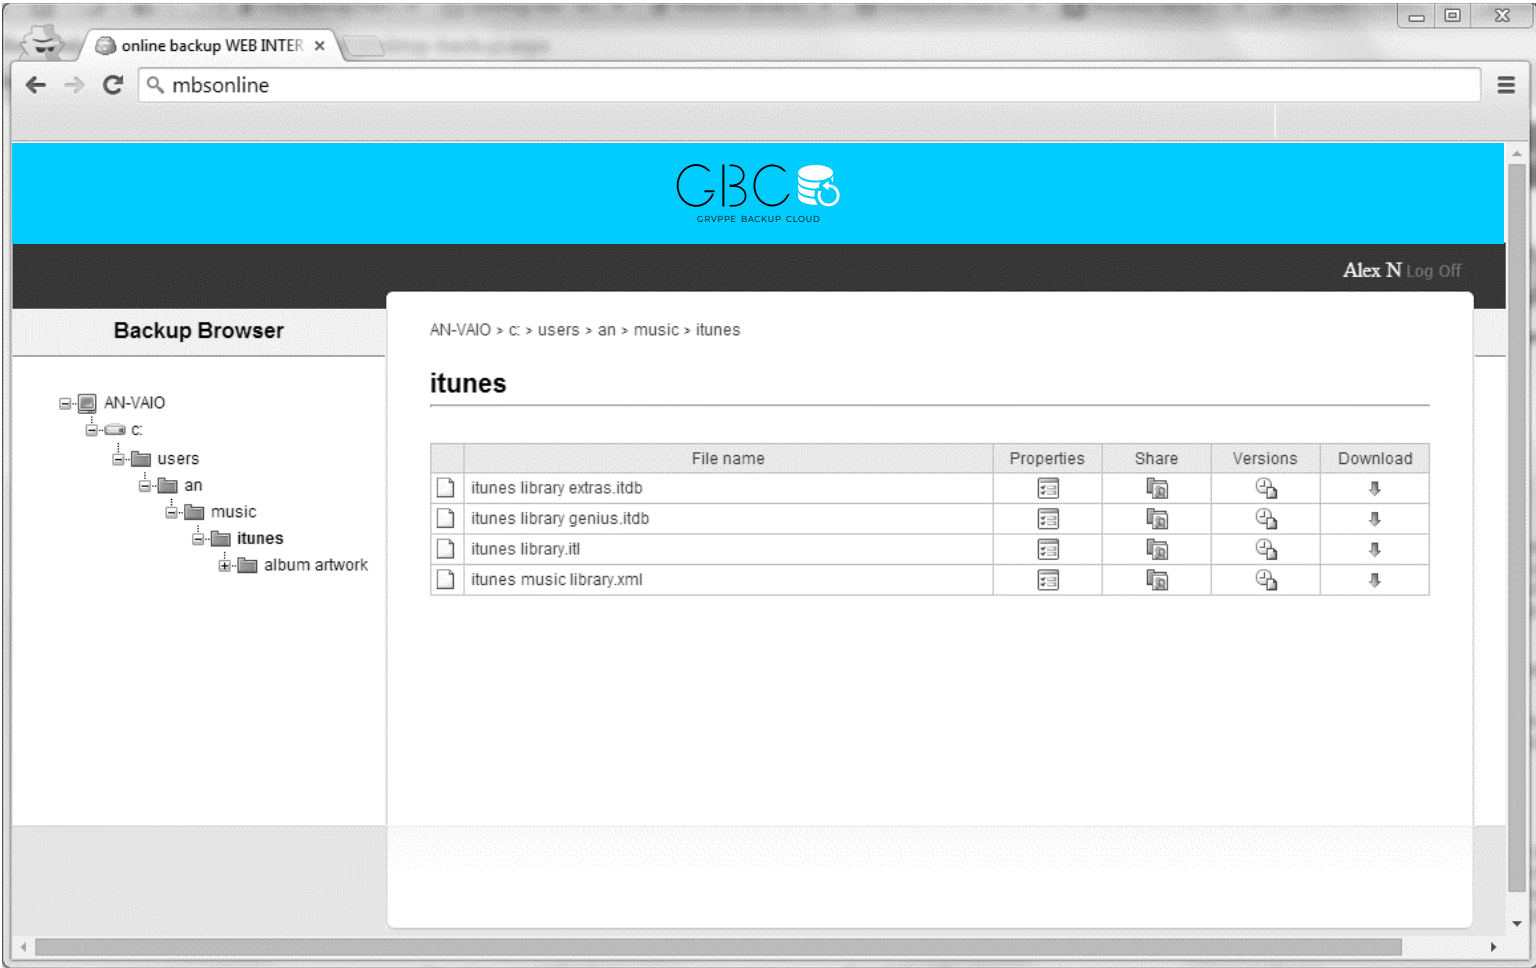

ONLINE ACCESS

Recover your files from anywhere.