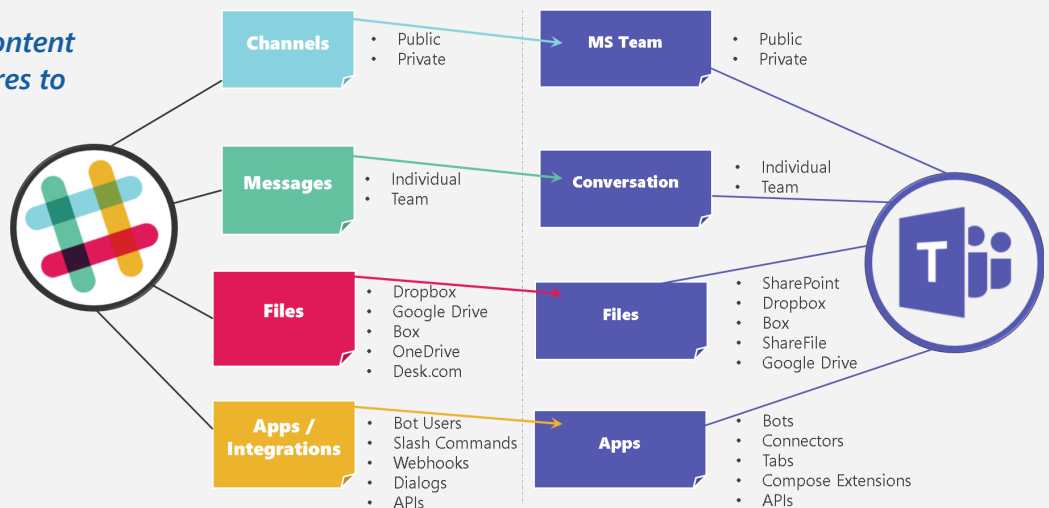

Streamline productivity with Netwoven's Slack to MS Teams migration

ASSESSMENT

- Streamline migration by understanding the existing content, freshness, structure and usage patterns
- Define use cases
- Prototype, evaluate, gather feedback and garner support from stakeholders

PROPRIETARY MIGRATION UTILITY

- Proprietary tool(s) to overcome limitations of commercially available tools
- Maximize throughput and efficiency
- Flexible content mapping
- Effective processing of delta content for minimizing downtime

USER & PERMISSION MAPPING

- Place and Content Type Mapping
- Handling of inactive users
- Dealing with external user access
- Proprietary transformation of Slack to SharePoint permissions model

VALIDATION

- 100% validation using automated testing
- Minimize the workload placed on your content owners

SCHEDULING

- Consider business priorities and constraints, group Slack content into convenient migration waves
- Effective utilization of migration resources

ADOPTION

- Strategic change management
- Effective communications plans
- Community, support and outreach programs
- Targeted training
- Measure success

We Provide comprehensive content mapping to align Slack features to Microsoft Teams

Take advantage of:

- A Larger Ecosystem
- Information Protection
- User Experience
- Wider Global Reach

Contact **Netwoven** to schedule an assessment and **get started today!**

What We Offer

Consulting
Products
Expert Staffing

Services

Office 365
SharePoint
Data and AI
Dynamics 365
Azure

Partner Competencies

Gold Collaboration and Content
Gold Cloud Productivity
Gold Messaging
Gold Cloud Platform
Gold Datacenter

www.netwoven.com

info@netwoven.com

+1 877 638 9683