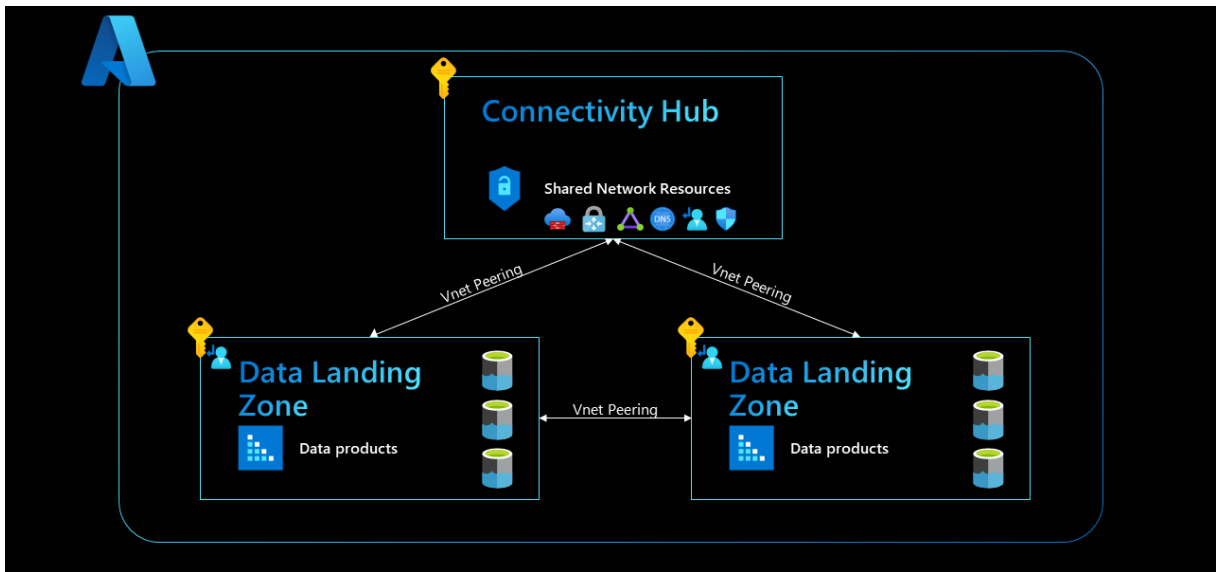

Duration: 1 Week

Build skills across your team with **Microsoft Learn**

Accelerate deployment with **Reference Architectures**

Optimize workloads with **Azure Well-Architected**

Apply best practices to rapidly onboard

Review technical documentation on featured products

NEXT STEPS: For more information about WeAreProject services and solutions, contact us at microsoftcosell@project.it