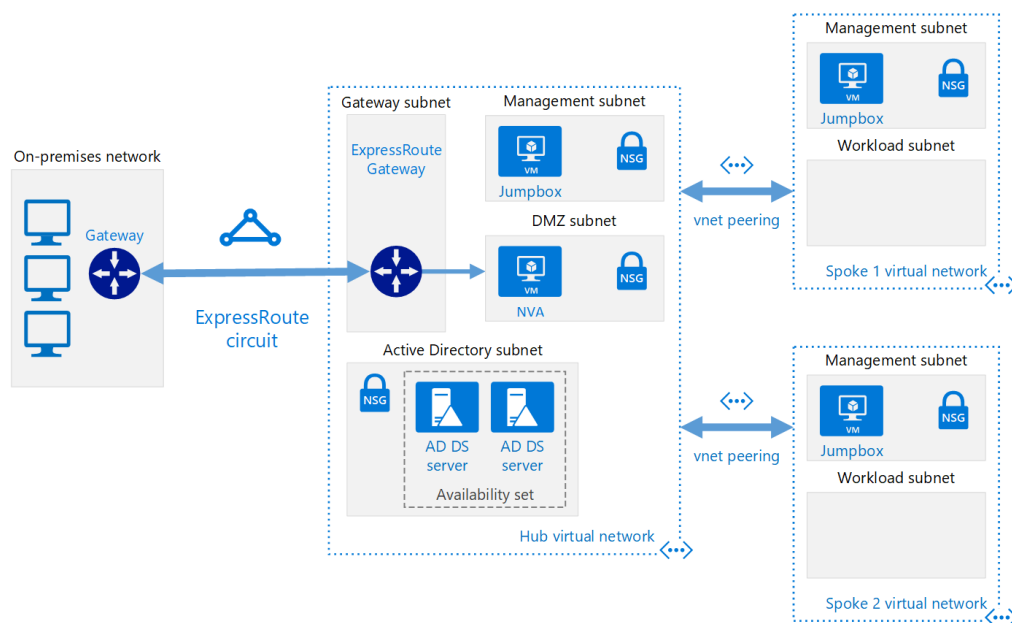

Here's what we can do:

- Assess, plan and design a customized Azure cloud migration strategy
- Trust QDS to seamlessly assume day-to-day cloud management and monitoring activities
- Access Azure intelligence with QDS's experts to explore customization options for Servers and Applications
- Bypass pre-packaged offers and partner with QDS to optimize Azure to your needs
- Rely on QDS as the extension of your in-house team
- Get shared control and 100% clarity over a cloud infrastructure
- Lift and shift to perpetually optimize your managed migration
- Get MSP from our team available 24x7

High-Level Azure Architecture on Azure

Engage with QDS to discuss in detail for your requirements, and plan scoping for Datacenter migration and Digital Transformation for your organization on Azure.

Contact US:

info@qdsnet.com
Phone: +974-44439900
Fax: +974-44432154
sales@qdsnet.com
www.qdsnet.com