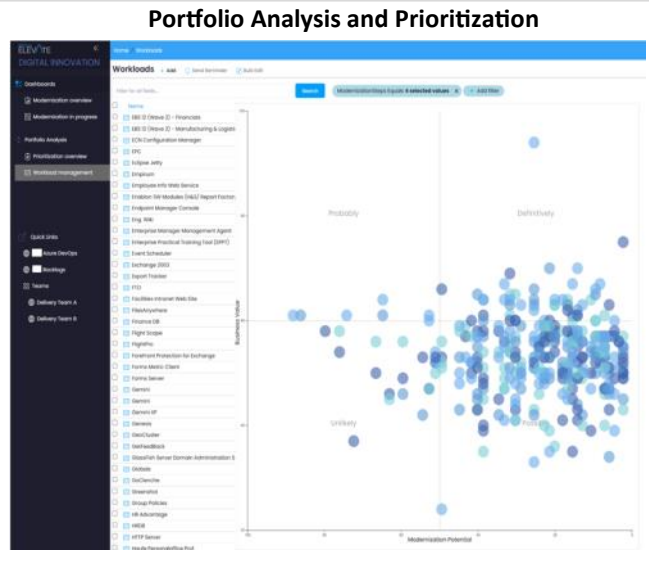

Transforming a business into a modern enterprise is both strategic and challenging. To that end, InCycle packages 20+ years experience and advanced tooling into every customer engagement. The result allows customers to leverage InCycle's industry expertise and proven approach to help customers navigate strategic portfolio innovation initiatives.