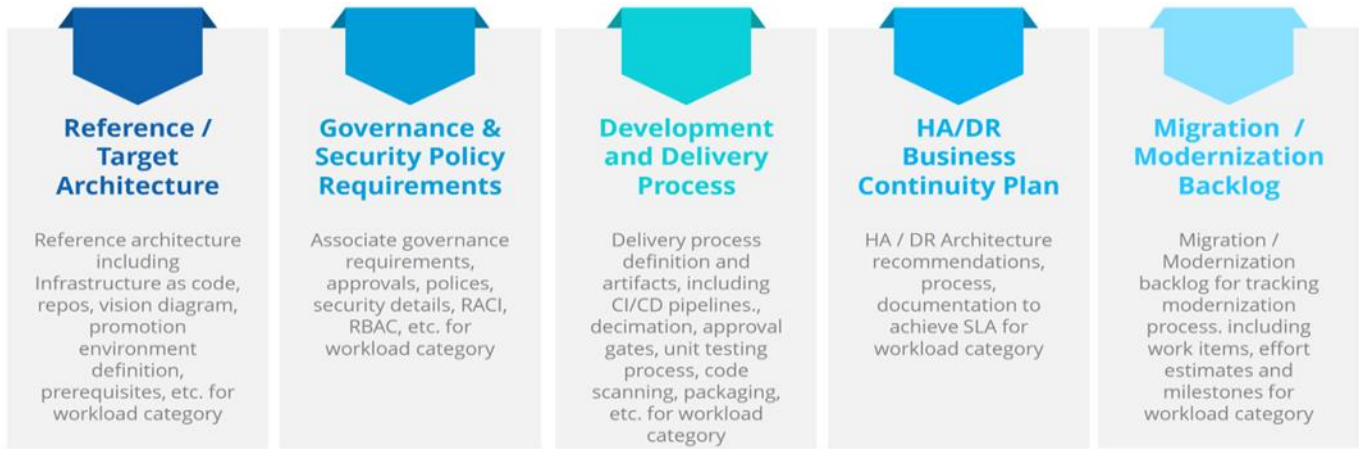

Portfolio Categorization & Innovation Template (sample)